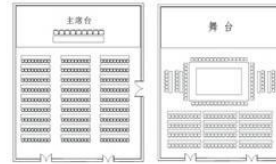

Schematic Diagram of the Conference