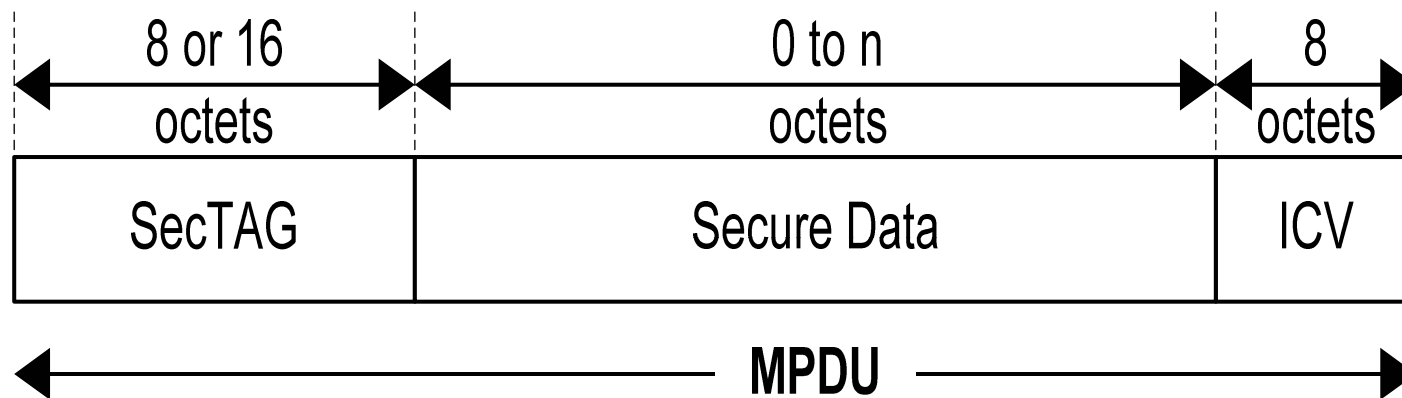

802.1AE Fields, Draft 1.2

March 14, 2004
IEEE 802 Plenary Meeting

MACsec PDU

SECTag

TCI & AN

Octet

3

8

Additional Frame Size

- Additional frame size 16 or 24 octets, depending on whether SCI is used

SecTAG issues

- Is the SecTAG integrity checked?
- TCI TAG Control Information
- AN Association Number
- SL Short Length
- PN Packet Number
- Optional SCI Secure Channel Identifier

TCI encodings

- Explanation of fields in the TCI
 - V Version
 - ES End Station
 - SC Secure Channel Present
 - SCB Single Copy Broadcast/Secure Channel B
 - SH Short