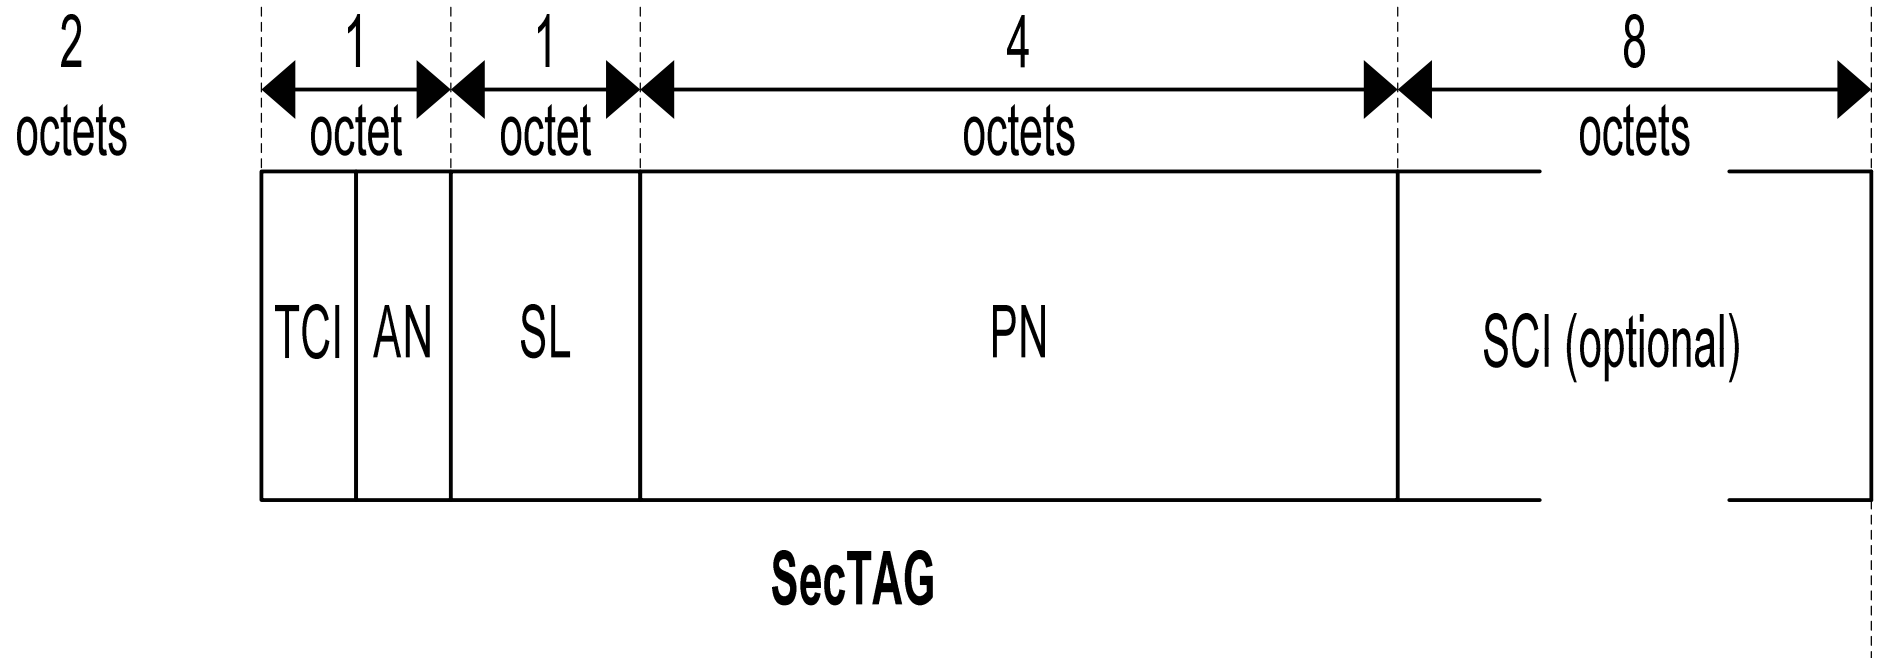

802.1AE Fields, Draft 1.2

March 14, 2004
IEEE 802 Plenary Meeting

MACsec PDU

SECTag

TCI & AN

Octet

3

8

Additional Frame Size

- Additional frame size 16 or 24 octets, depending on whether SCI is used

SecTAG issues

- Is the SecTAG integrity checked?
- TCI TAG Control Information
- AN Association Number
- SL Short Length
- PN Packet Number
- Optional SCI Secure Channel Identifier

TCI encodings

- Explanation of fields in the TCI
 - V Version
 - ES End Station
 - SC Secure Channel Present
 - SCB Single Copy Broadcast/Secure Channel B
 - SH Short