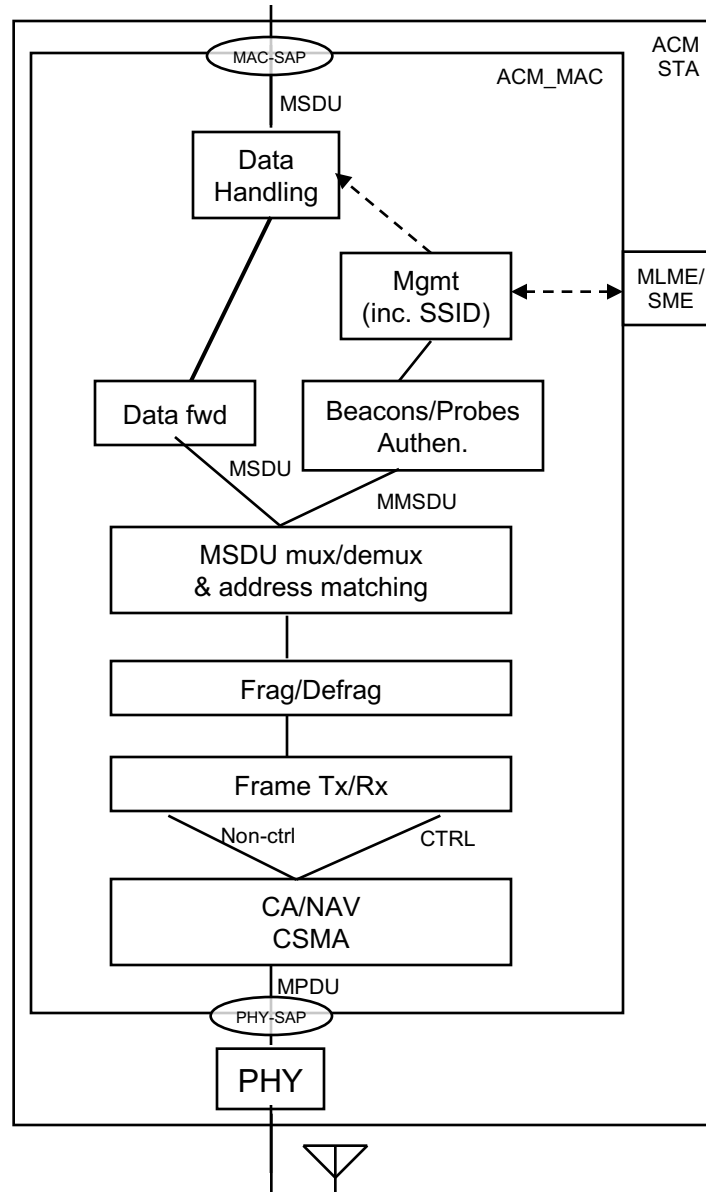

**MAC Component Diagram
as of 2008-07-15**

-

Data Movement:
-Queues
-Filters/Gating

BSS Mgmt:
-Association
-SSID

**STA-STA discovery
& data xfer**

Addressable MAC

**MSDU-MPDU
Conversion**

**Medium Contention
and Access**

- **Legend:**
 - Diagram is a composite data flow/control flow diagram.
 - Control flows are shown as dashed lines.