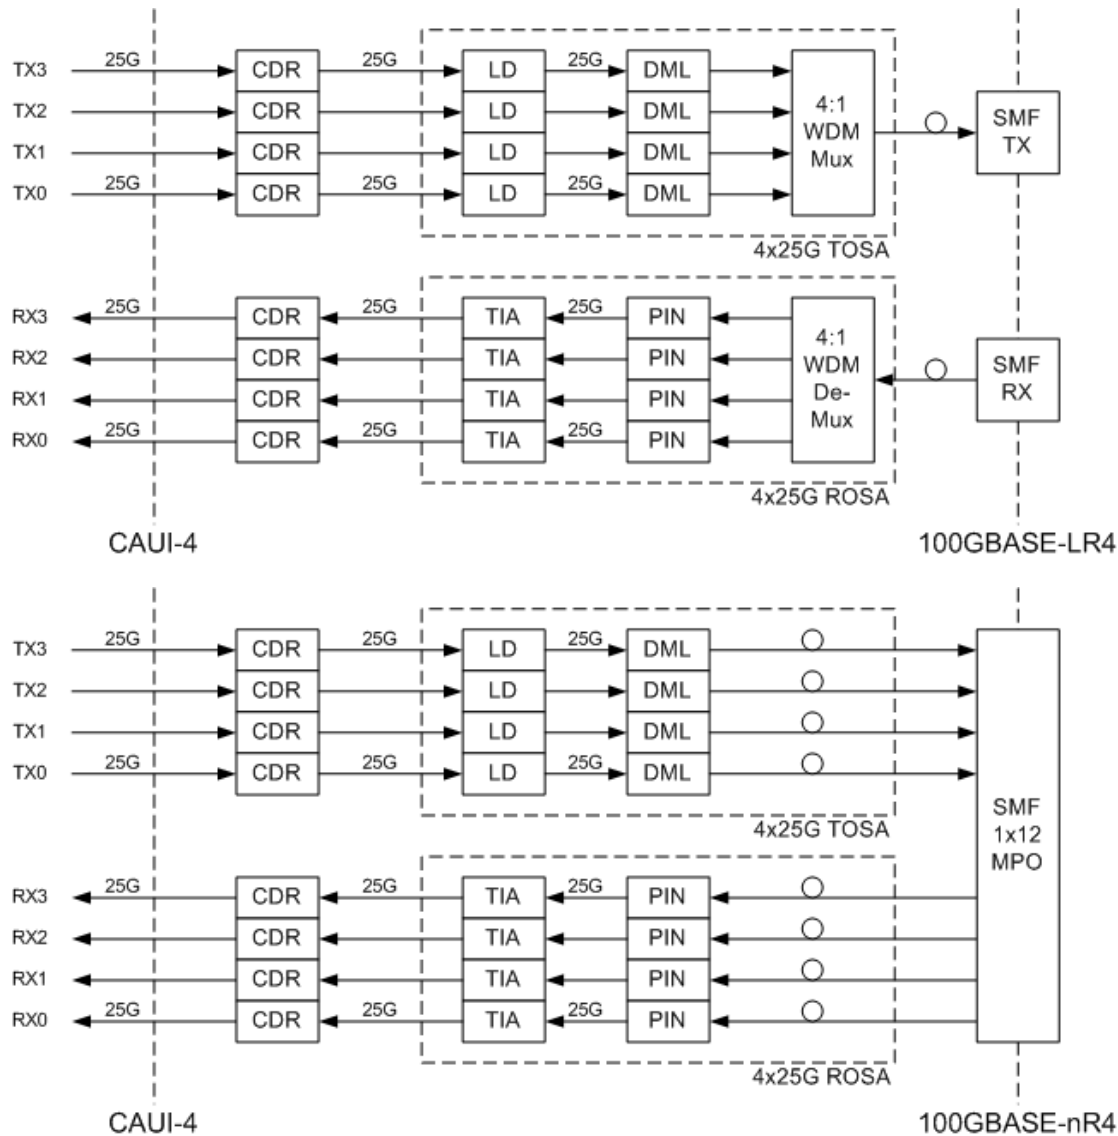

Reference Block Diagrams

Next Generation 100Gb/s Ethernet Optics Study Group
SMF & MMF Ad Hoc Conference Call
28 February 2012
Chris Cole

100GE Reference Block Diagrams

- SR10 & SR4
- LR4 & Parallel
- LR4 & Alt. Parallel
- LR4 & PAM-N

100GE SR10 & SR4 Block Diagrams

100GE LR4 & Parallel Block Diagrams

100GE LR4 & Alt. Parallel Block Diagrams

100GE LR4 & PAM-N Block Diagrams