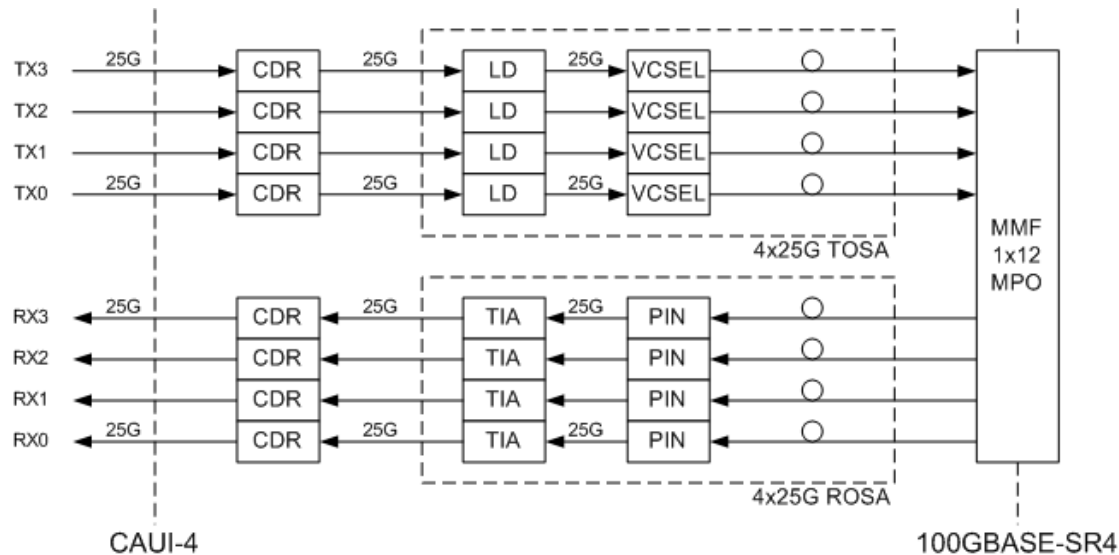

Reference Block Diagrams

Next Generation 100Gb/s Ethernet Optics Study Group
SMF & MMF Ad Hoc Conference Call
28 February 2012
Chris Cole

100GE Reference Block Diagrams

- SR10 & SR4
- LR4 & Parallel
- LR4 & Alt. Parallel
- LR4 & PAM-N

100GE SR10 & SR4 Block Diagrams

100GE LR4 & Parallel Block Diagrams

100GE LR4 & Alt. Parallel Block Diagrams

100GE LR4 & PAM-N Block Diagrams