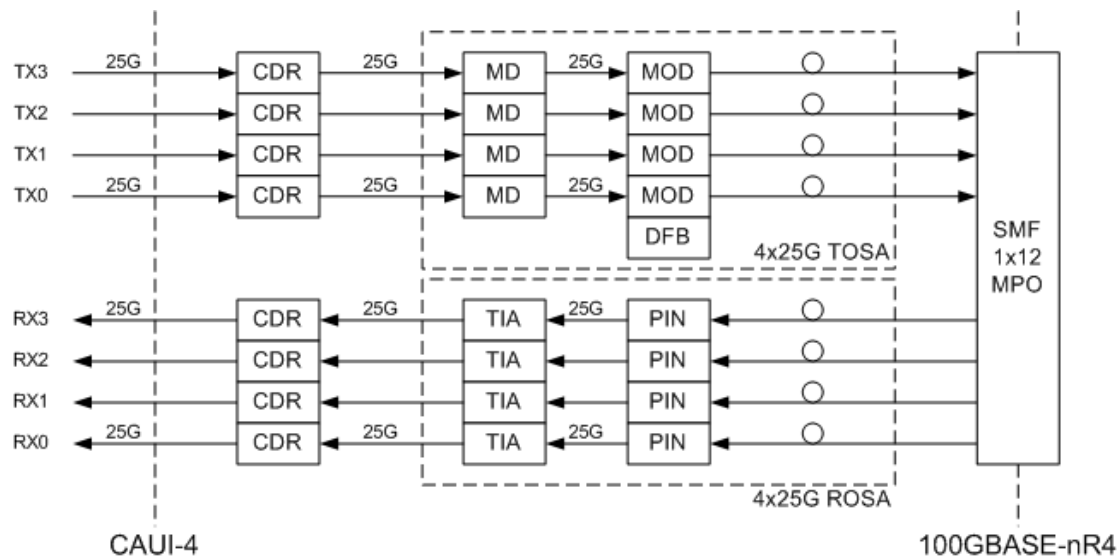

Reference Block Diagrams

Next Generation 100Gb/s Ethernet Optics Study Group
SMF & MMF Ad Hoc Conference Call
28 February 2012
Chris Cole

100GE Reference Block Diagrams

- SR10 & SR4
- LR4 & Parallel
- LR4 & Alt. Parallel
- LR4 & PAM-N

100GE SR10 & SR4 Block Diagrams

100GE LR4 & Parallel Block Diagrams

100GE LR4 & Alt. Parallel Block Diagrams

100GE LR4 & PAM-N Block Diagrams