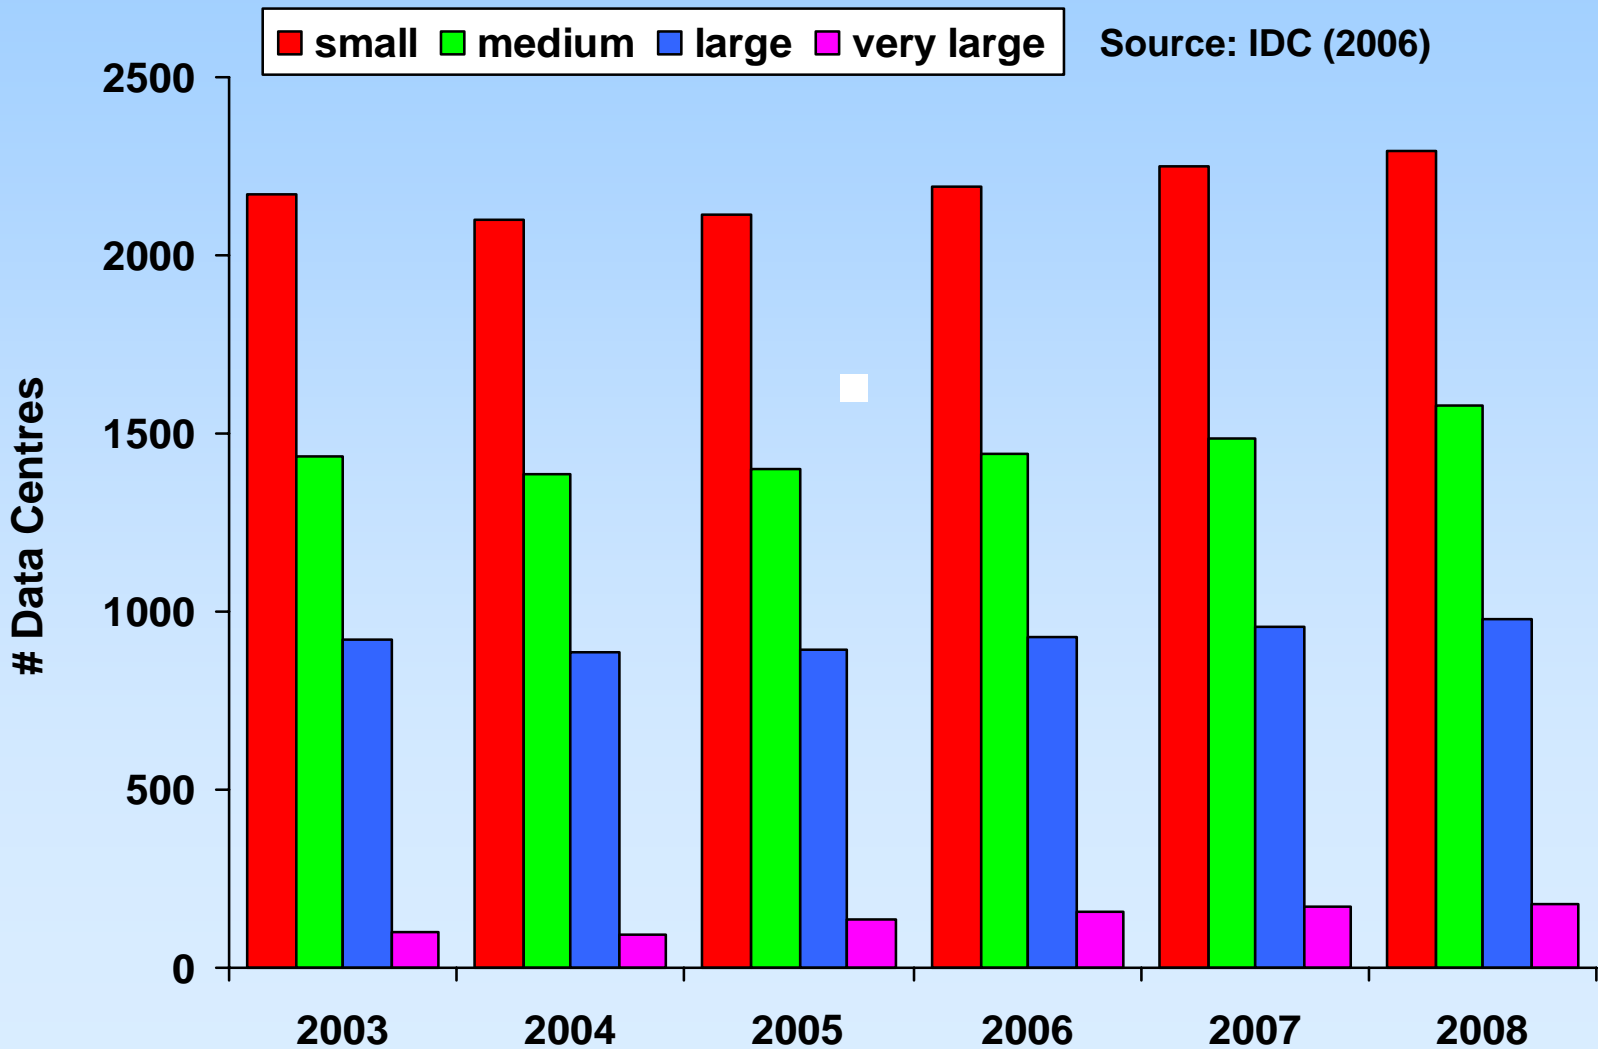

US Enterprise Data Centres by Size