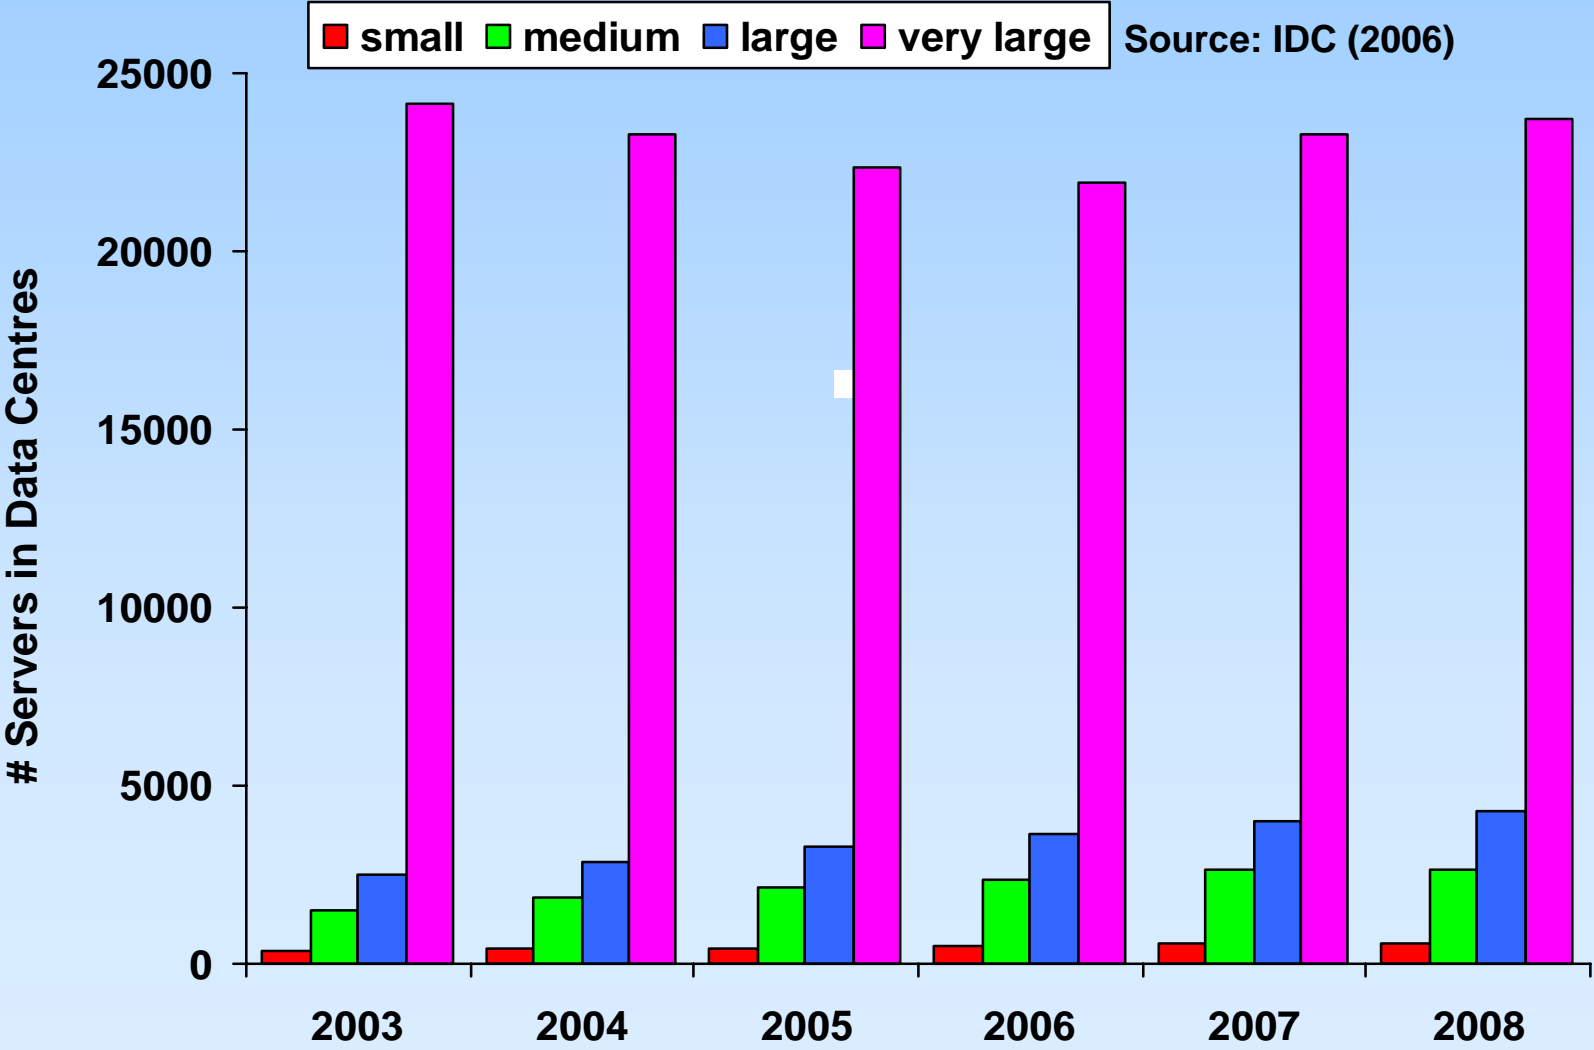

US Enterprise Data Centres by Server Count