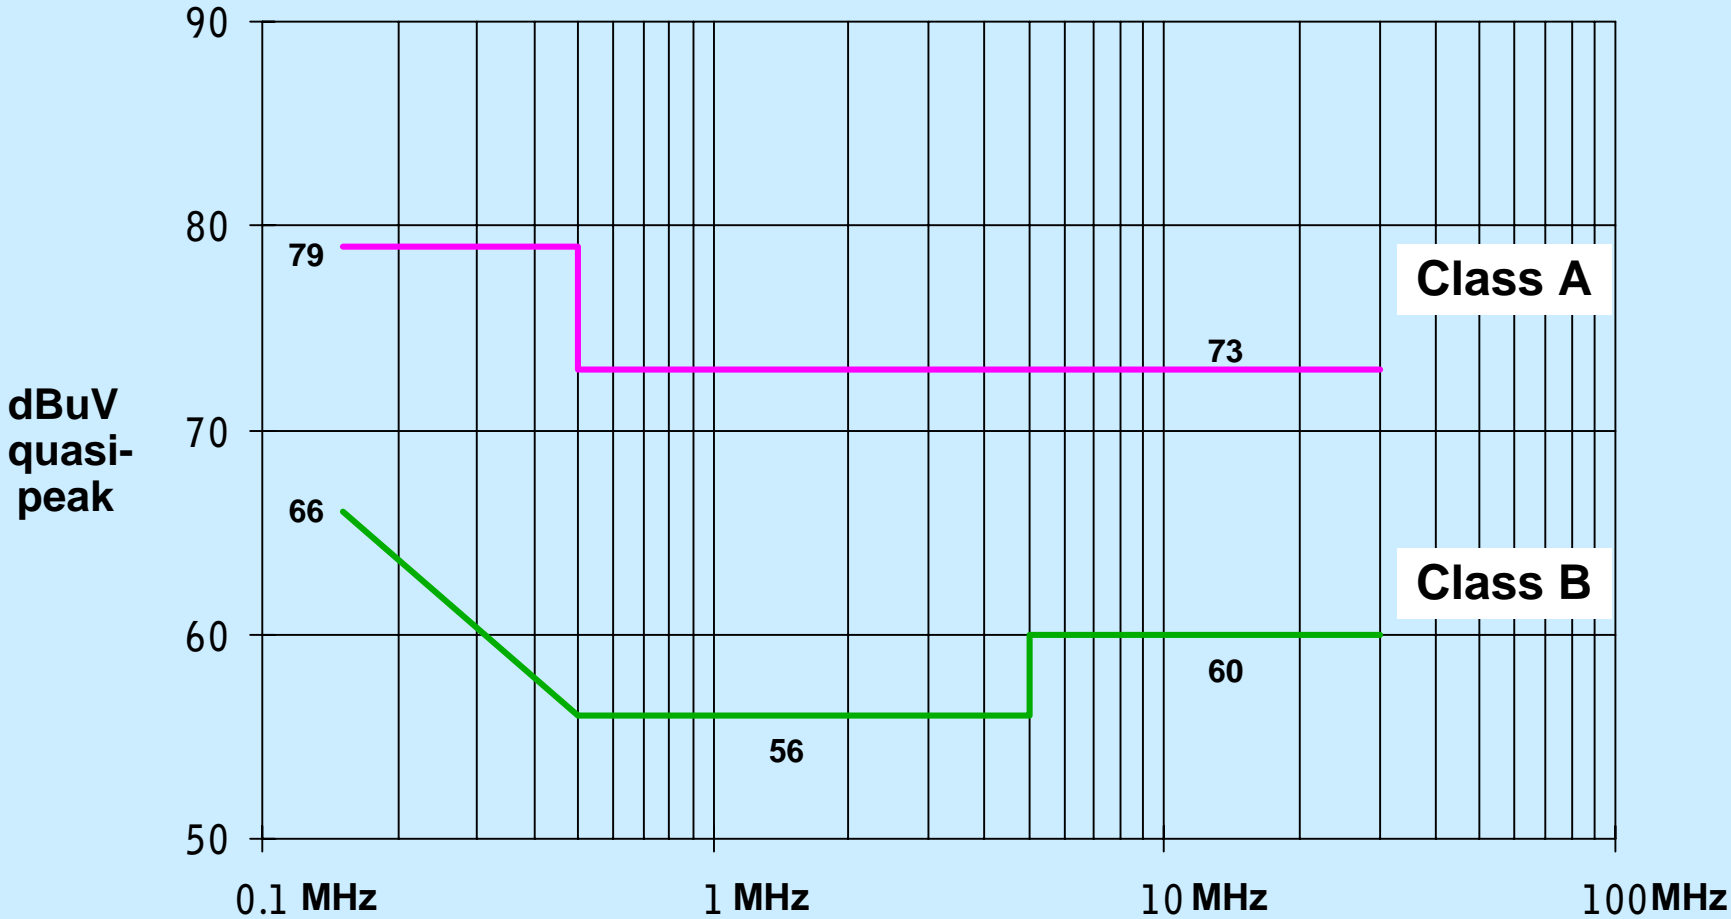

CISPR-22

Conducted Disturbance Limits (Mains Ports)