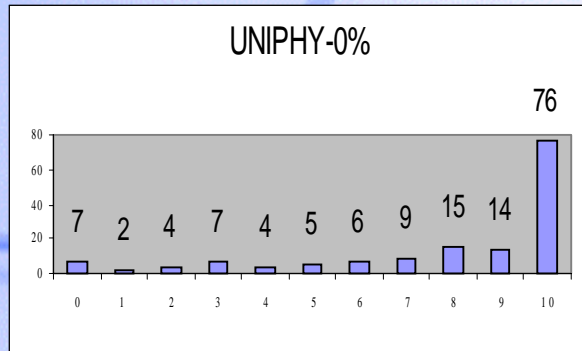

Question #1 Results