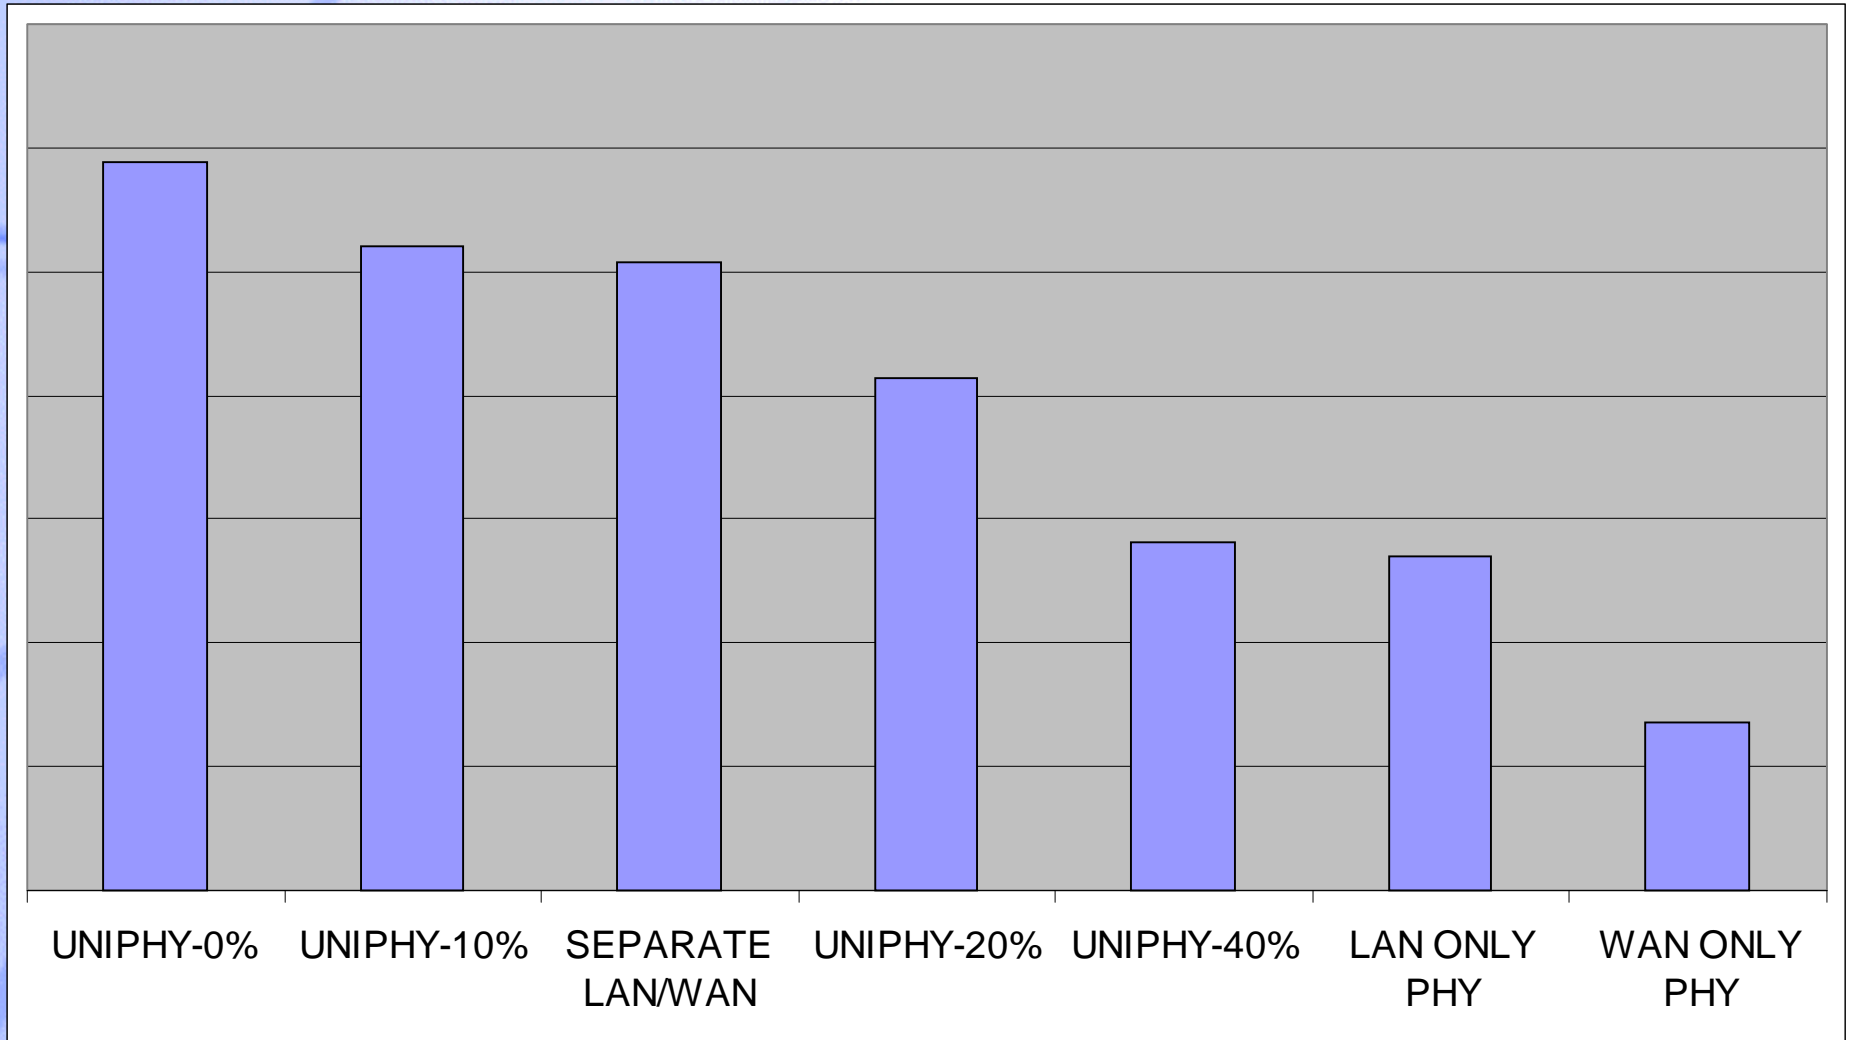

Jonathan's Survey Results

Ben Brown

07-Mar-2000

Survey Numbers

- **Surveys Provided: 180**
- **Surveys Returned: 166 (92.2% of provided)**
- **Valid Surveys: 149 (89.8% of returned)**
 - 1 Survey was missing 1 response (Risk)
- **Incomplete Surveys: 17 (10.2% of returned)**

Question #1 Rankings

Question #1 Results

Question #2 Rankings

Question #2 Results