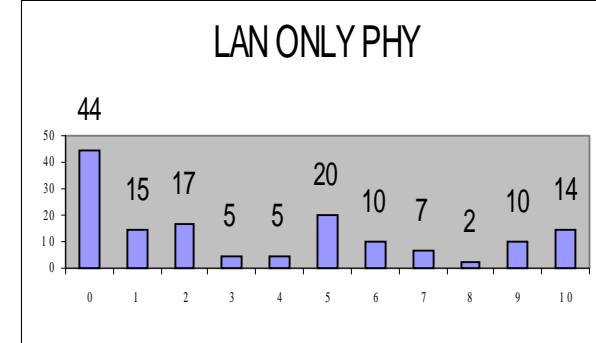

Question #1 Results