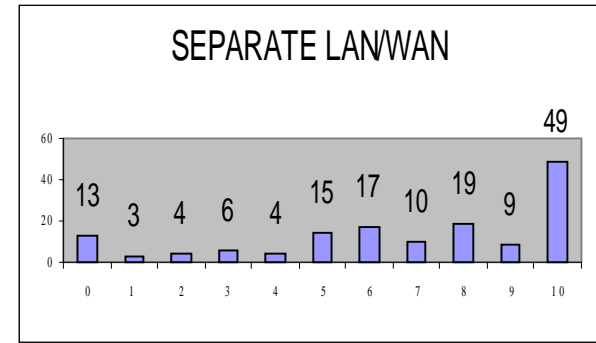

Question #1 Results