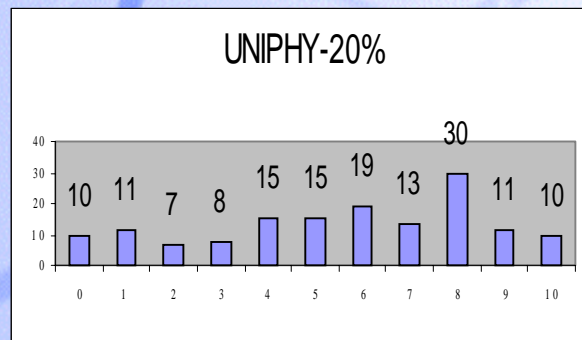

Question #1 Results