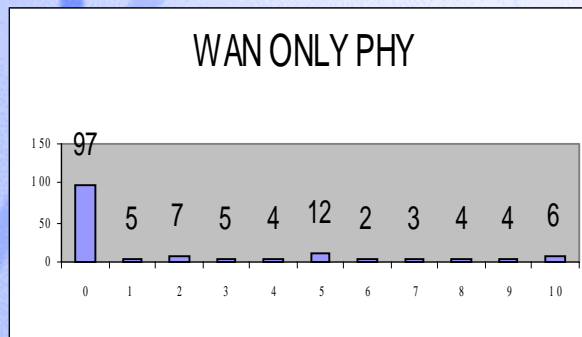

Question #1 Results