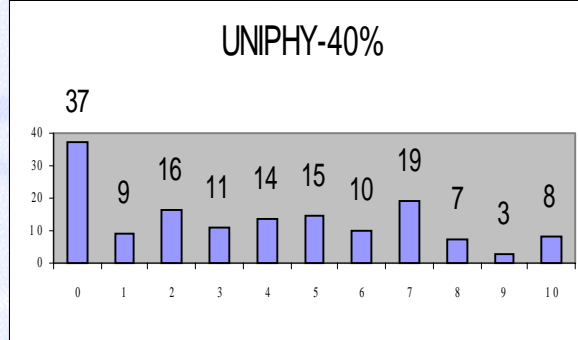

Question #1 Results