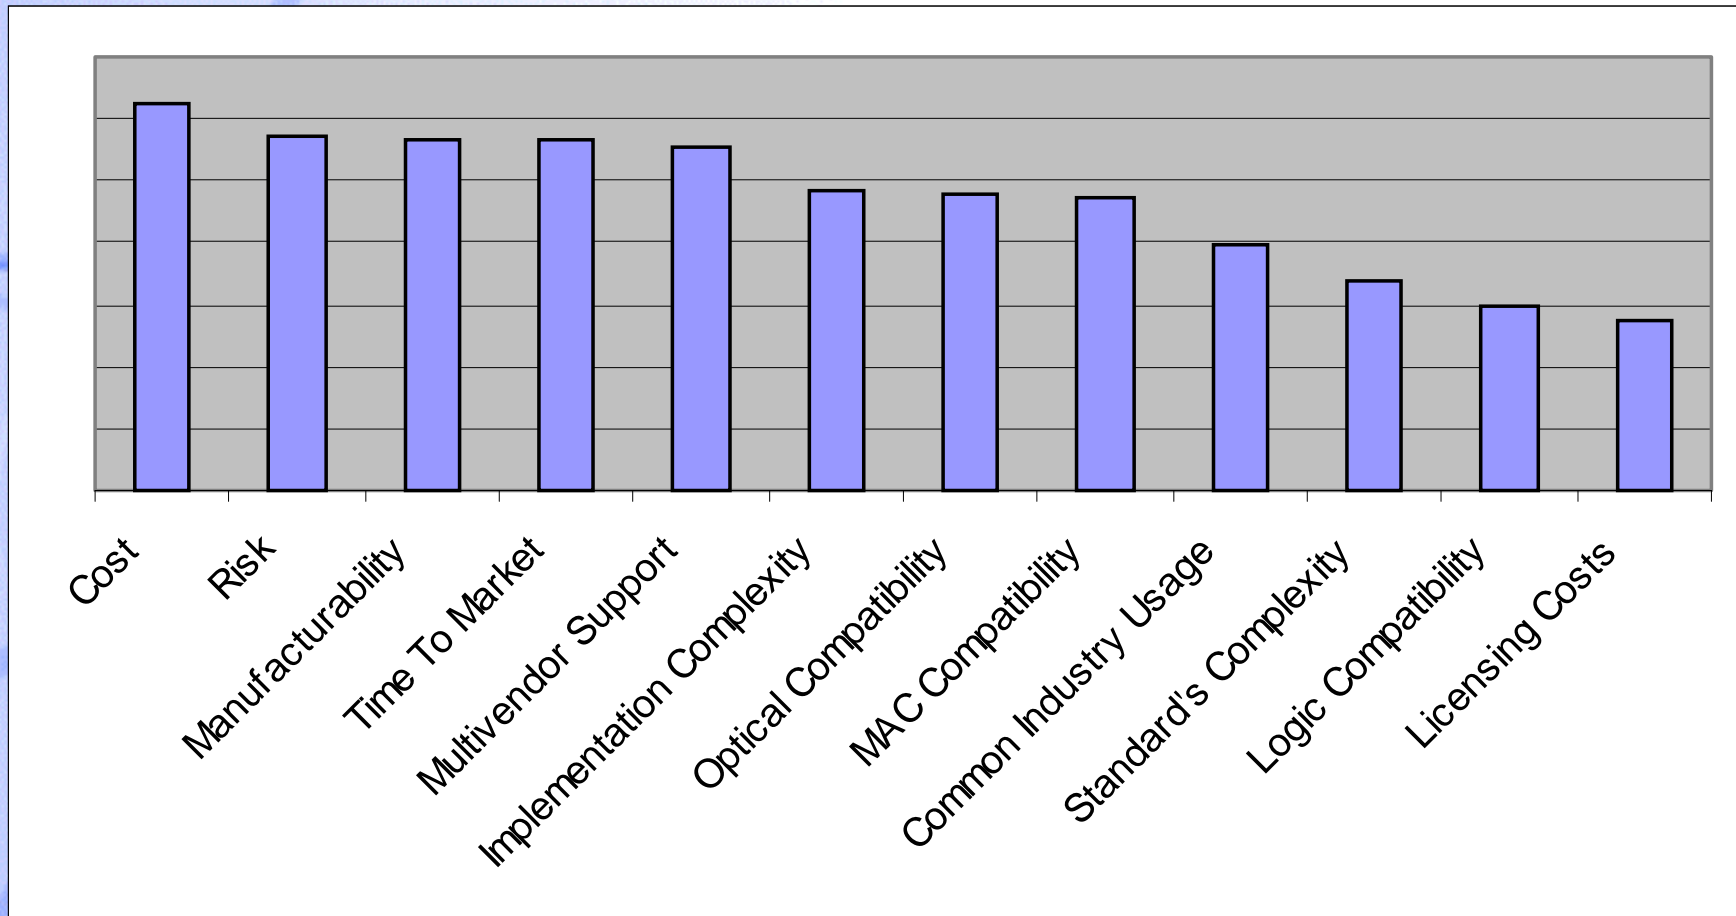

Jonathan's Survey Results

Ben Brown

07-Mar-2000

Survey Numbers

- **Surveys Provided: 180**
- **Surveys Returned: 166 (92.2% of provided)**
- **Valid Surveys: 149 (89.8% of returned)**
 - 1 Survey was missing 1 response (Risk)
- **Incomplete Surveys: 17 (10.2% of returned)**

Question #1 Rankings

Question #1 Results

Question #2 Rankings

Question #2 Results