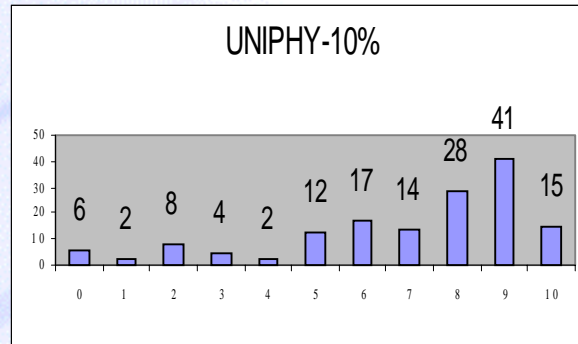

Question #1 Results