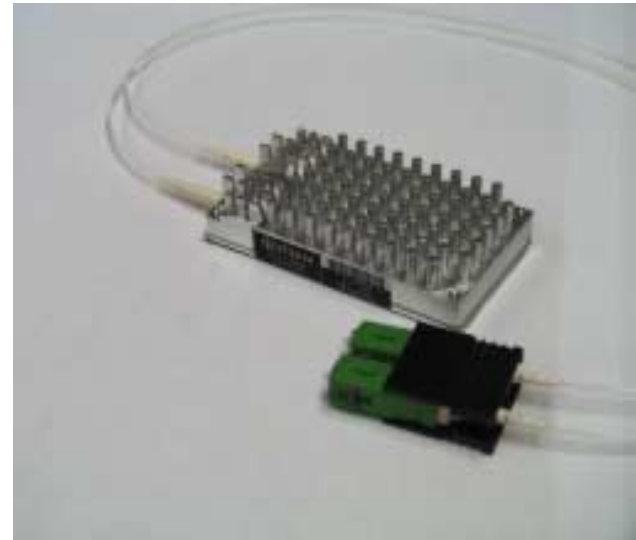

Multi Source Agreement for 10Gig Transponder

Infineon Technologies
JDS UNIPHASE CORPORATION
LIGHTLOGIC INC
NORTEL NETWORKS LIMITED

Dimensions

Dimension: 75mm x 42mm x 16mm
3'' x 1.6'' x 0.6''

MSA Block Diagram

Package Outline

Module Top view

IEEE 802.3ae
10 GbE

Recommended Foot Print

Conclusion

- MSA is open to all companies
- Information will be made available upon request