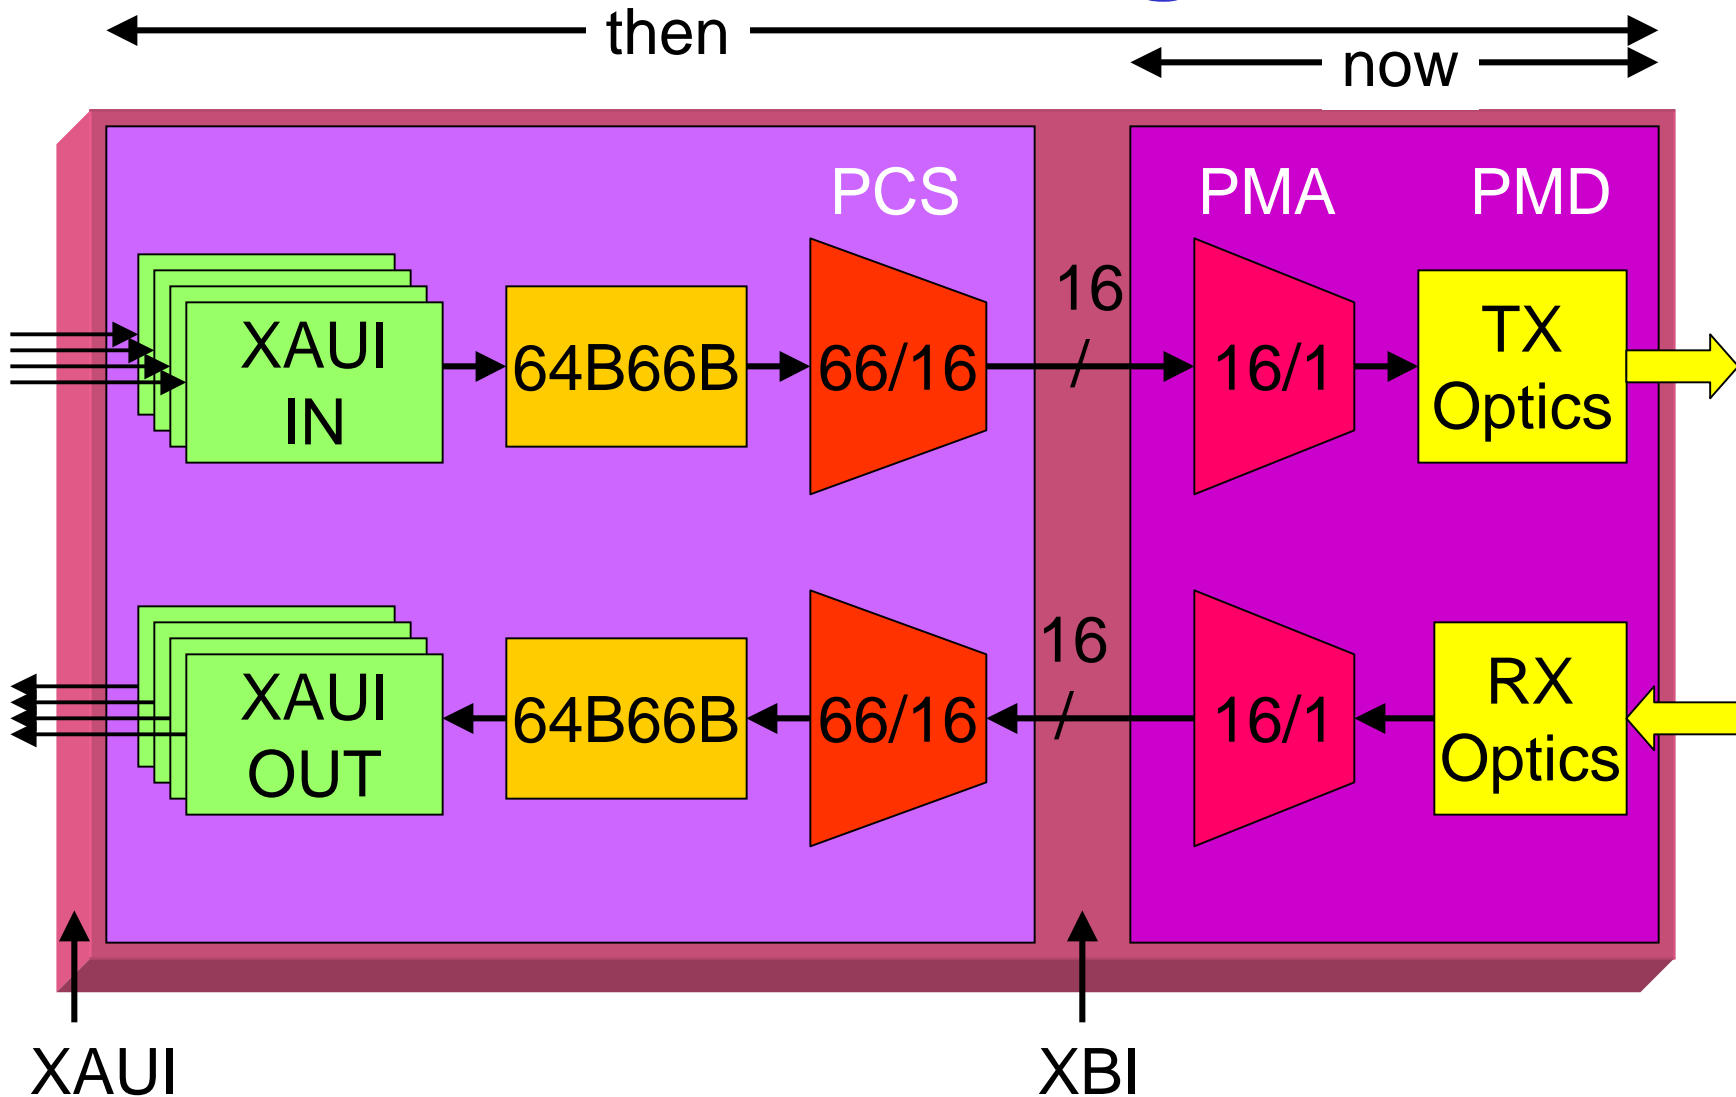

Multi Source Agreement for 10Gig Transponder

Infineon Technologies
JDS UNIPHASE CORPORATION
LIGHTLOGIC INC
NORTEL NETWORKS LIMITED

Dimensions

Dimension: 75mm x 42mm x 16mm
3'' x 1.6'' x 0.6''

MSA Block Diagram

Package Outline

Module Top view

IEEE 802.3ae
10 GbE

Recommended Foot Print

Conclusion

- MSA is open to all companies
- Information will be made available upon request