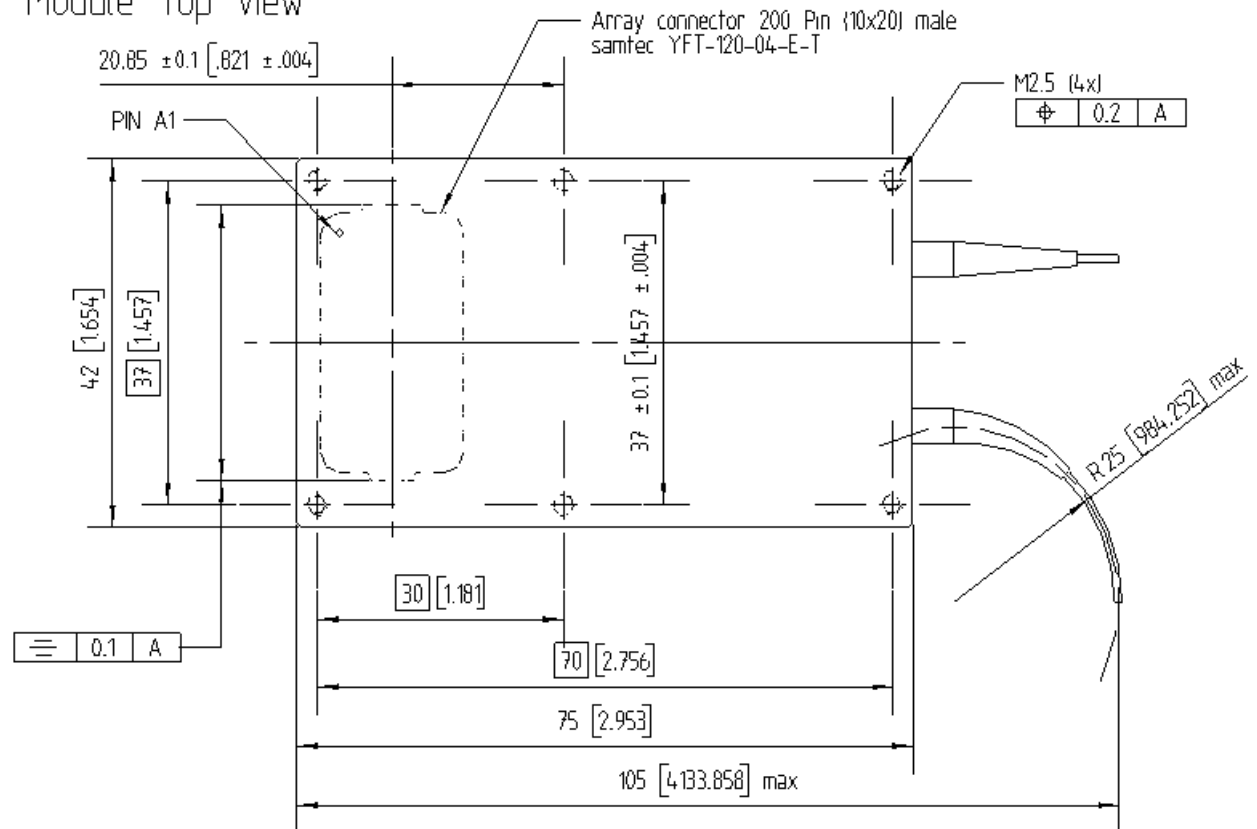

Multi Source Agreement for 10Gig Transponder

Infineon Technologies
JDS UNIPHASE CORPORATION
LIGHTLOGIC INC
NORTEL NETWORKS LIMITED

Dimensions

Dimension: 75mm x 42mm x 16mm
3'' x 1.6'' x 0.6''

MSA Block Diagram

Package Outline

Module Top view

IEEE 802.3ae
10 GbE

Recommended Foot Print

Conclusion

- MSA is open to all companies
- Information will be made available upon request