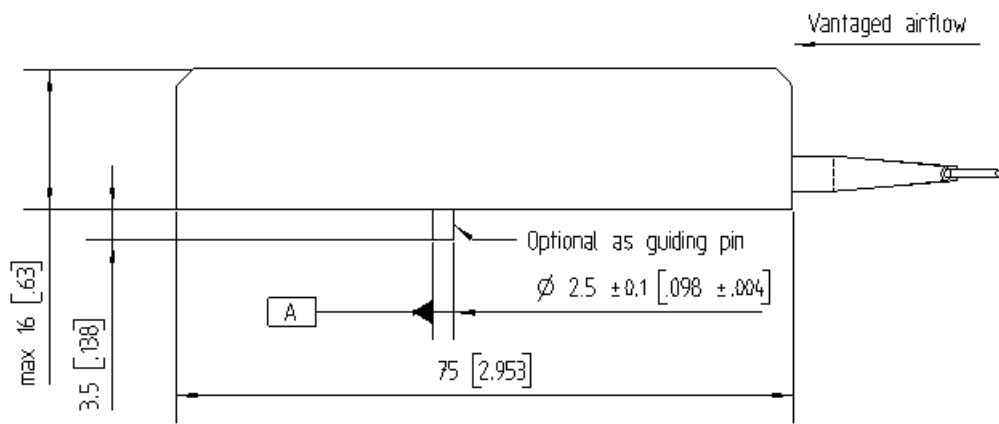

Multi Source Agreement for 10Gig Transponder

Infineon Technologies
JDS UNIPHASE CORPORATION
LIGHTLOGIC INC
NORTEL NETWORKS LIMITED

Dimensions

Dimension: 75mm x 42mm x 16mm
3'' x 1.6'' x 0.6''

MSA Block Diagram

Package Outline

Module Top view

IEEE 802.3ae
10 GbE

Recommended Foot Print

Conclusion

- MSA is open to all companies
- Information will be made available upon request