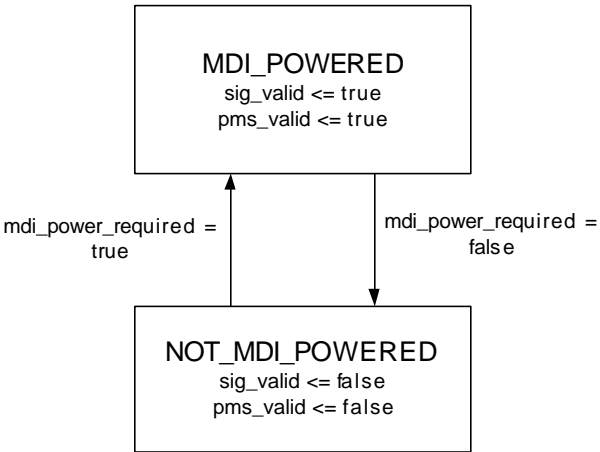

# new pd state machine

Variables

---

sig\_valid  
pms\_valid  
mdi\_power\_required

# old pd state machine