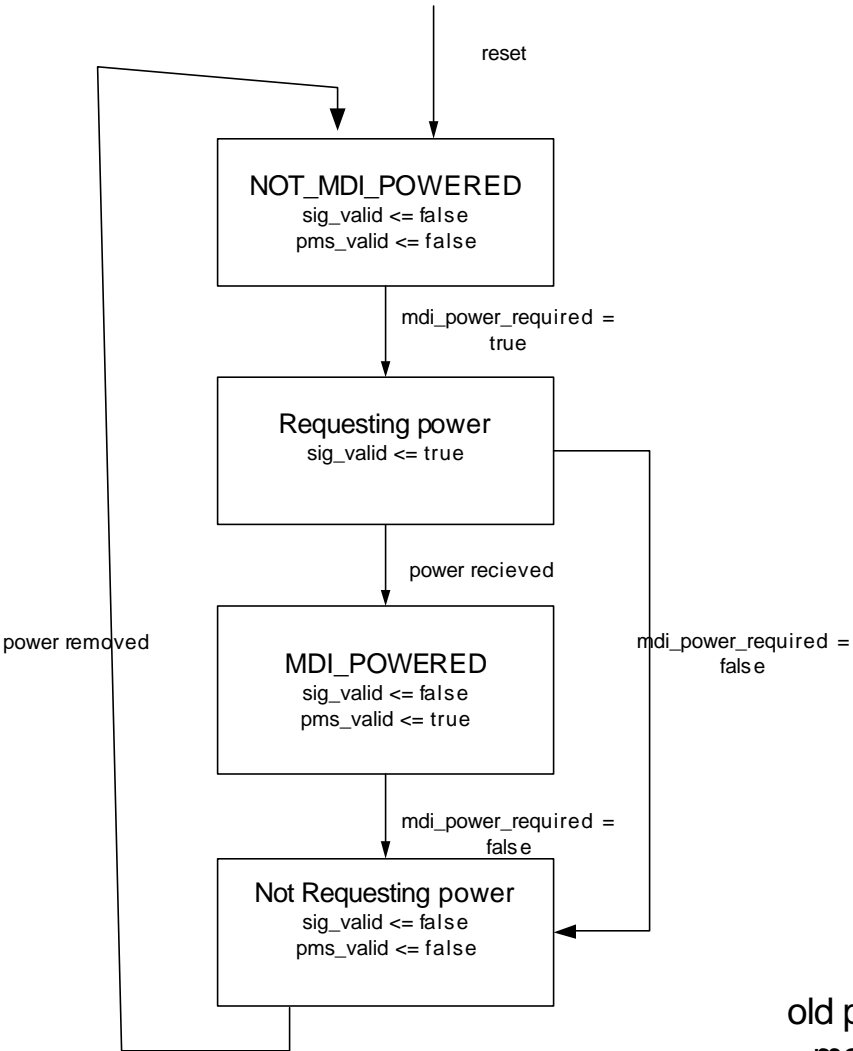

# new pd state machine

Variables

---

sig\_valid  
pms\_valid  
mdi\_power\_required

# old pd state machine