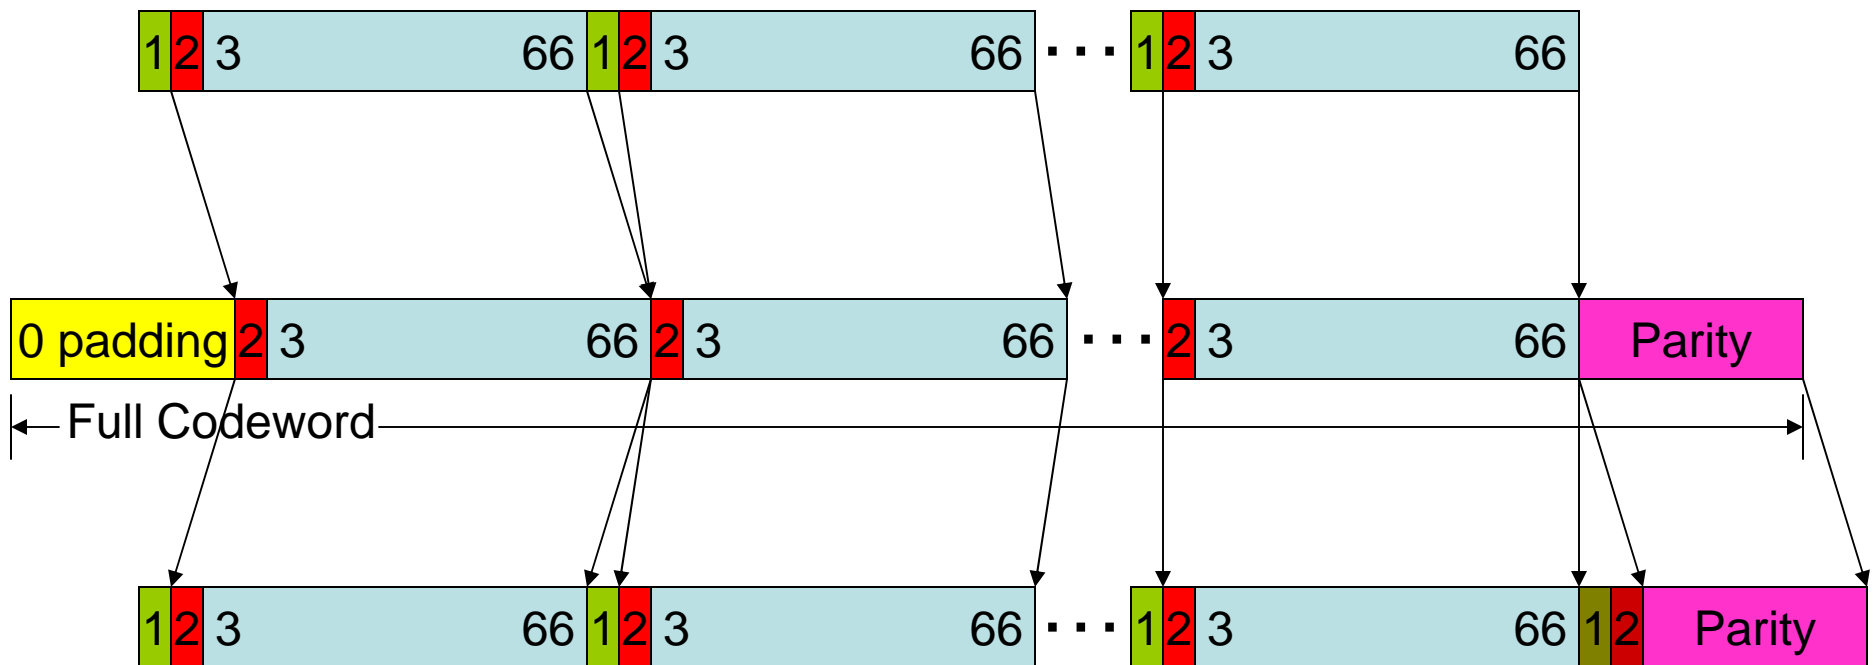

Blocks to Codeword to Transmitted Pattern

N Blocks from Scrambler

Transmitted Pattern (N payload blocks + M parity blocks)