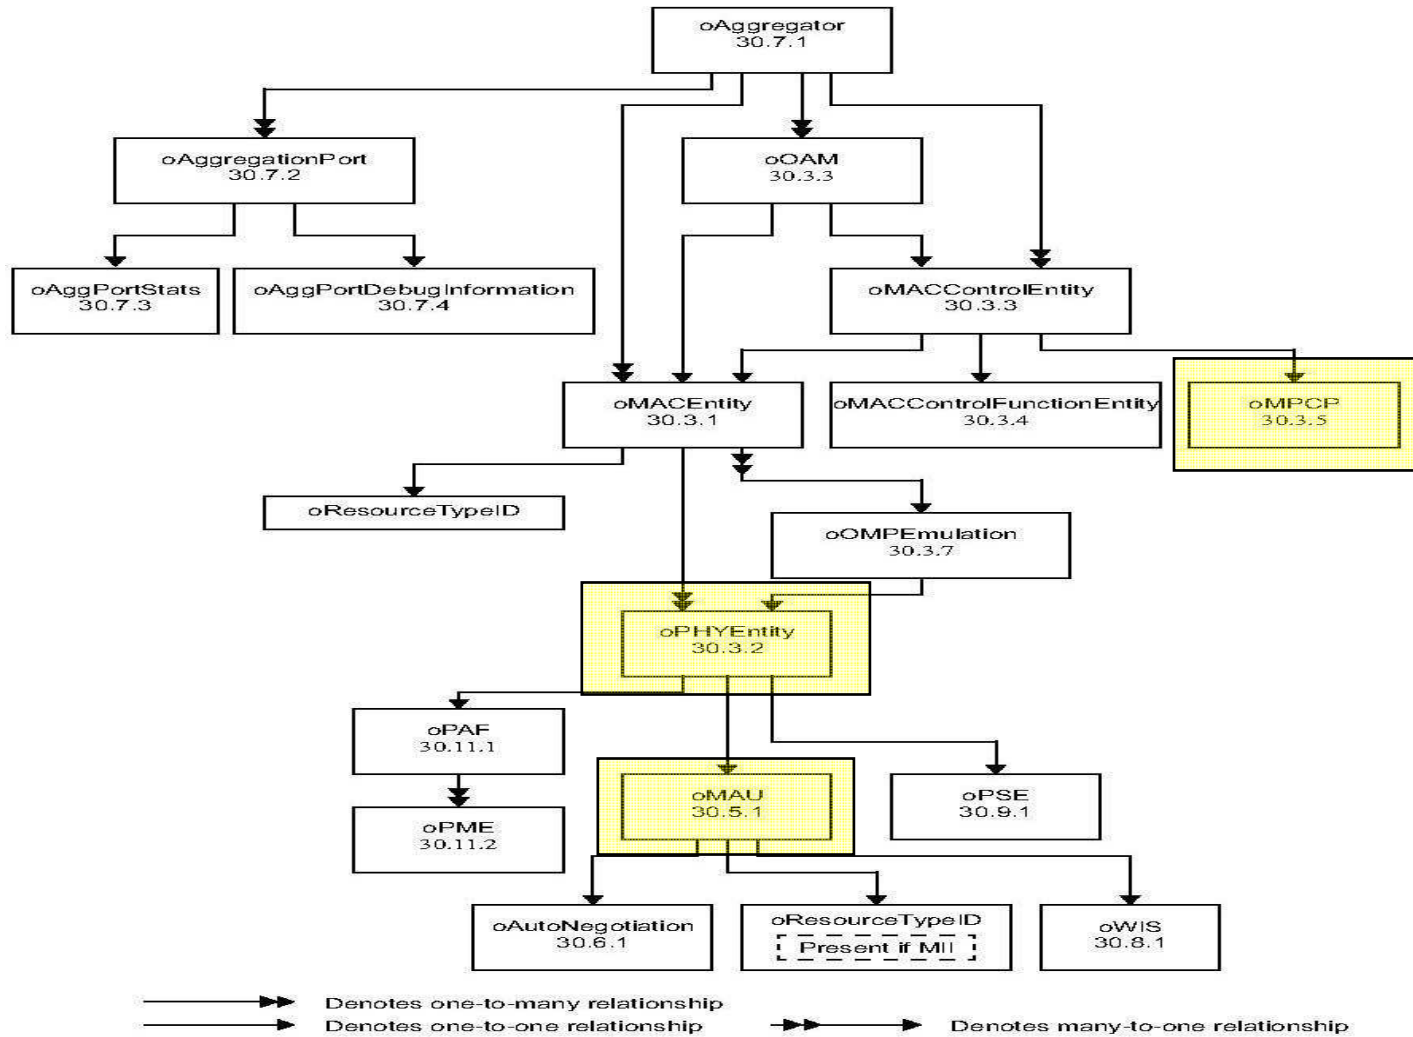

Management Overview

Jeff Mandin
PMC-Sierra

802.3 Managed Objects

Managed Objects and their 10G changes

- **oMPCP:**
 - New variables:
 - DiscoveryInfo
 - PeerDiscoveryInfo
- **oPhyEntity:**
 - New values for PhyType variables
 - At the moment this just expands the definition of 10GBASE-R to include clause 92
 - If there are new PCS types for symmetric and asymmetric 10GEPON these will be added later
- **oMAU:**
 - New values for MauType variable:
 - 1 per each of the 12 10GEPON PMDs
 - Extend the description of the FECCorrectedBlocks and FECUncorrectableBlocks counters to include the relevant 10GEPON PMDs

Details

- Updating counter increment rates for 10G
 - All the MPCP counters (ie. **aMPCPMACCtrlFramesTransmitted** etc.)
 - **aFECCorrectedBlocks** and **aFECUncorrectableBlocks** are updated by 802.3ap, so probably don't do it in 802.3av