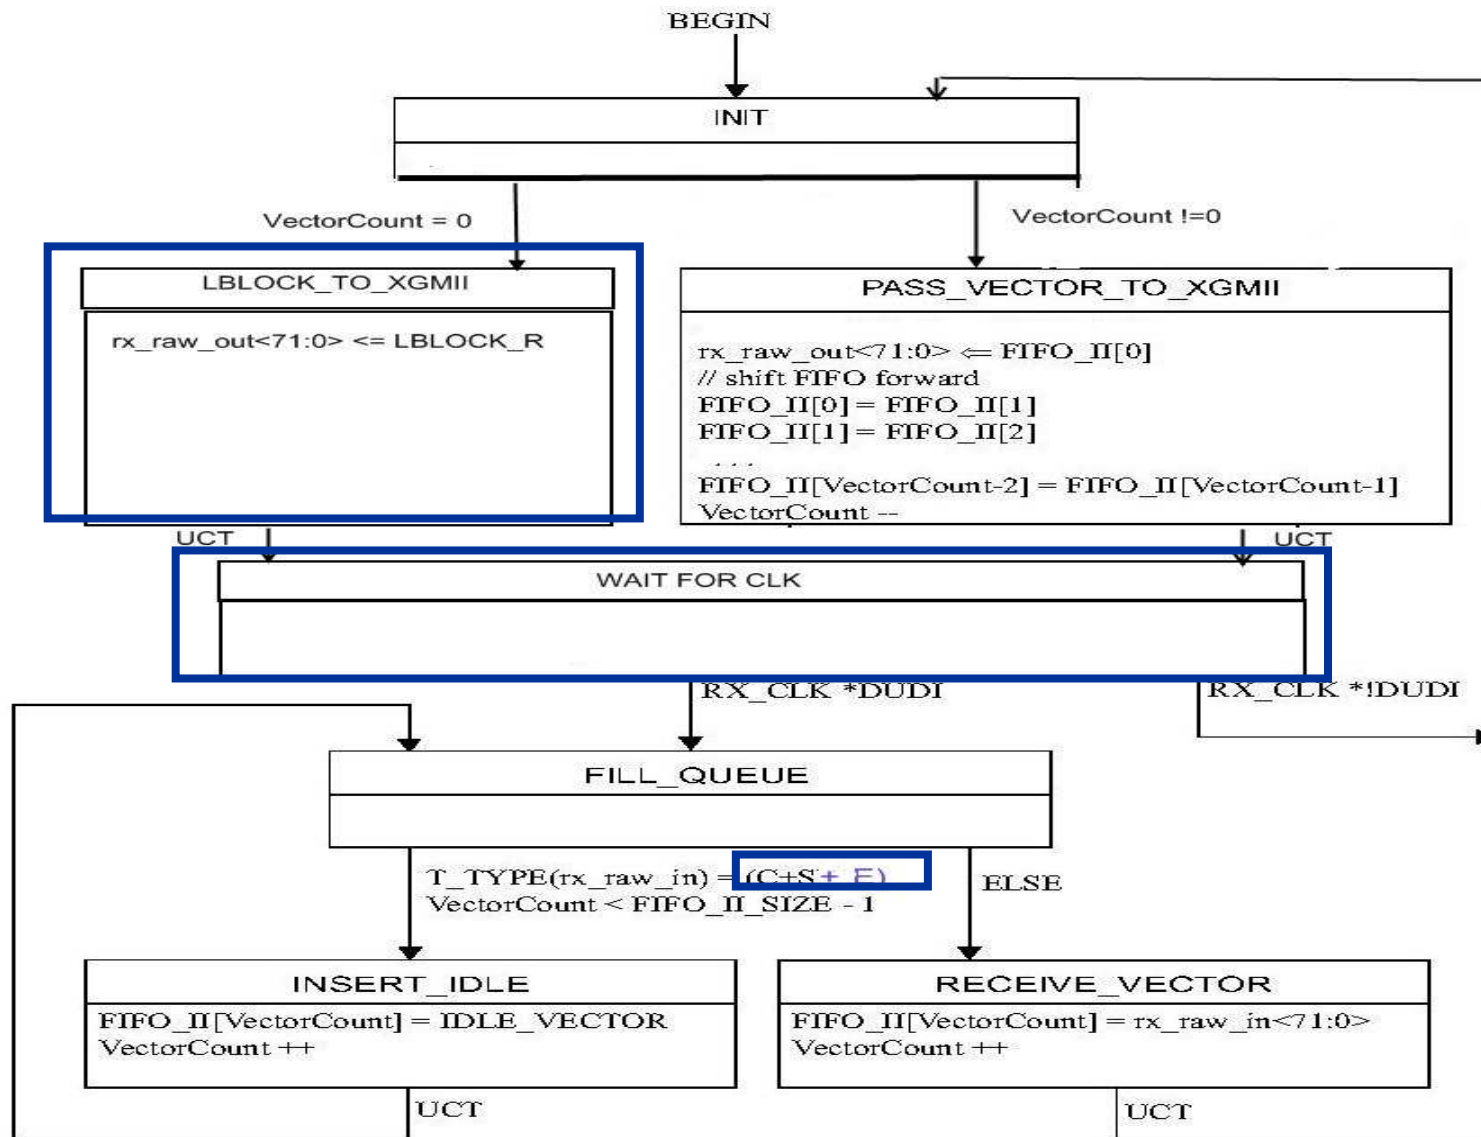

Handling absence of data lock in Idle Insertion State Machine

Jeff Mandin - PMC-Sierra
802.3av TF – Vancouver
March 2009

Revised Figure 76-24

Add definition to Constants (76.3.3.7.1)

LBLOCK_R

This constant is defined in **49.2.13.2.1**