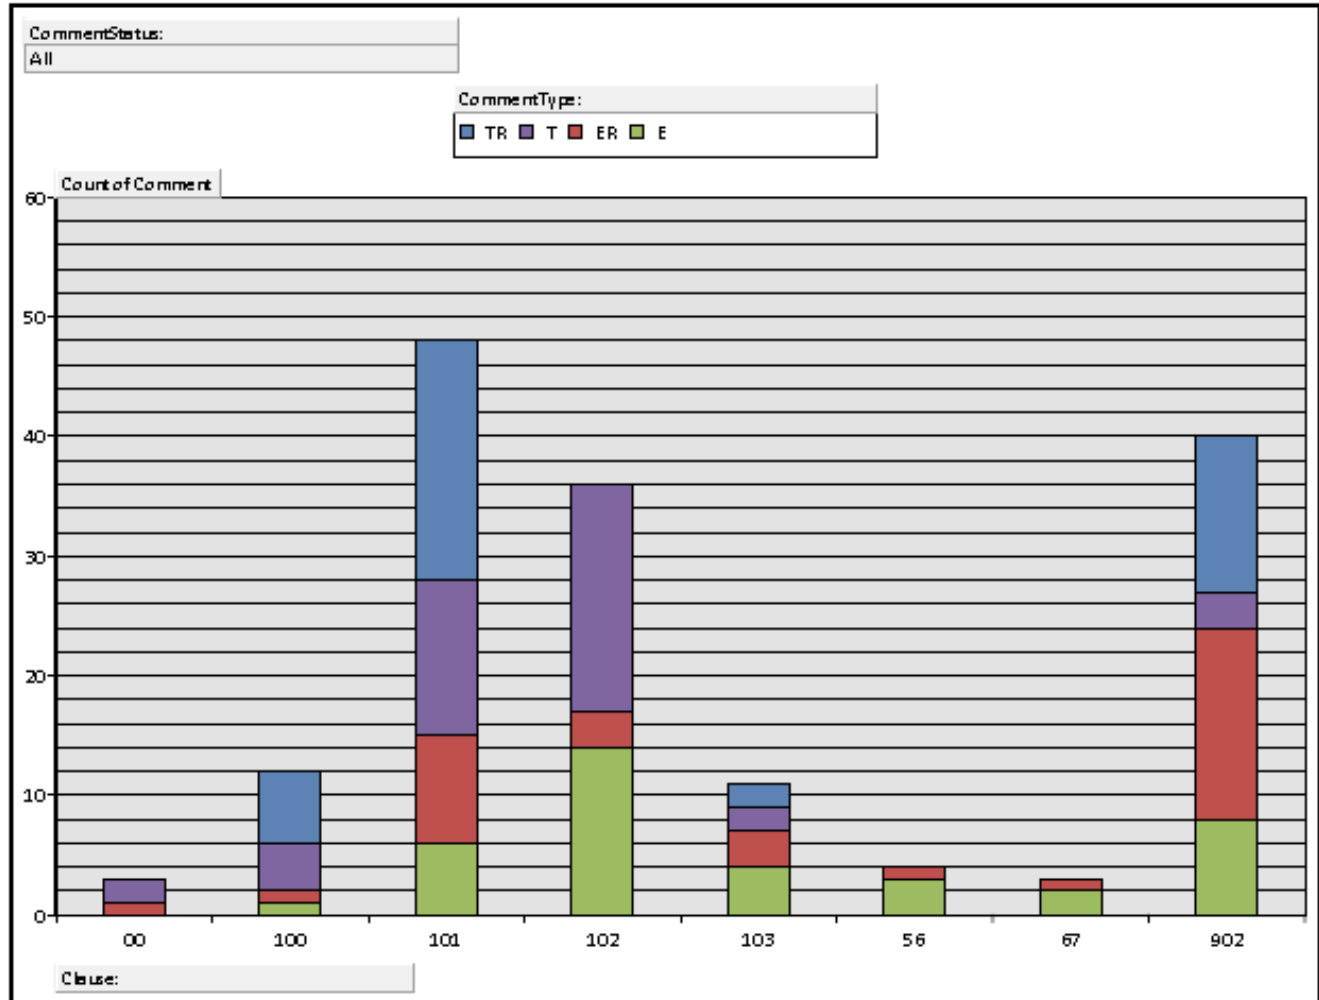

Late Comments

EPPOC

Comment Statistics

(3 of 4)

All Comments

Comment Statistics

(4 of 4)

Statistics					
Clause	Type				Grand Total
	E	ER	T	TR	
0		1	2		3
56	3	1			4
67	2	1			3
100	1	1	4	6	12
101	6	7	13	20	46
102	14	3	19		36
103	4	3	2	2	11
902	4	16	1	5	26
Grand Tot	34	33	41	33	141