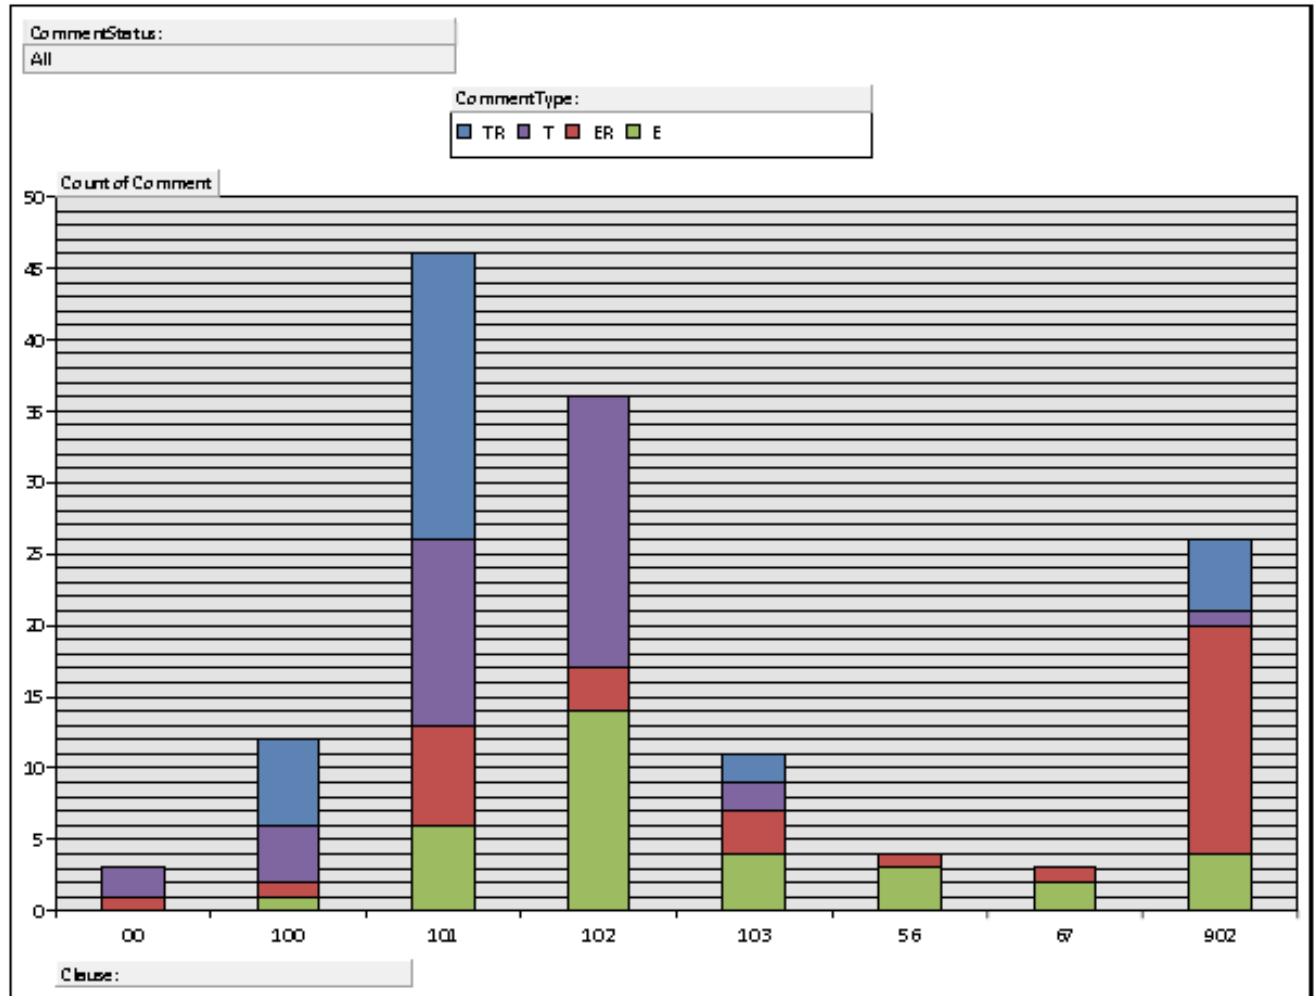

Editors Report

E P O C

Comment Statistics

(1 of 4)

On Time Comments

E P O C

Comment Statistics

(2 of 4)

Late Comments

EPPOC

Comment Statistics

(3 of 4)

All Comments

Comment Statistics

(4 of 4)

Statistics					
Clause	Type				Grand Total
	E	ER	T	TR	
0		1	2		3
56	3	1			4
67	2	1			3
100	1	1	4	6	12
101	6	7	13	20	46
102	14	3	19		36
103	4	3	2	2	11
902	4	16	1	5	26
Grand Tot	34	33	41	33	141