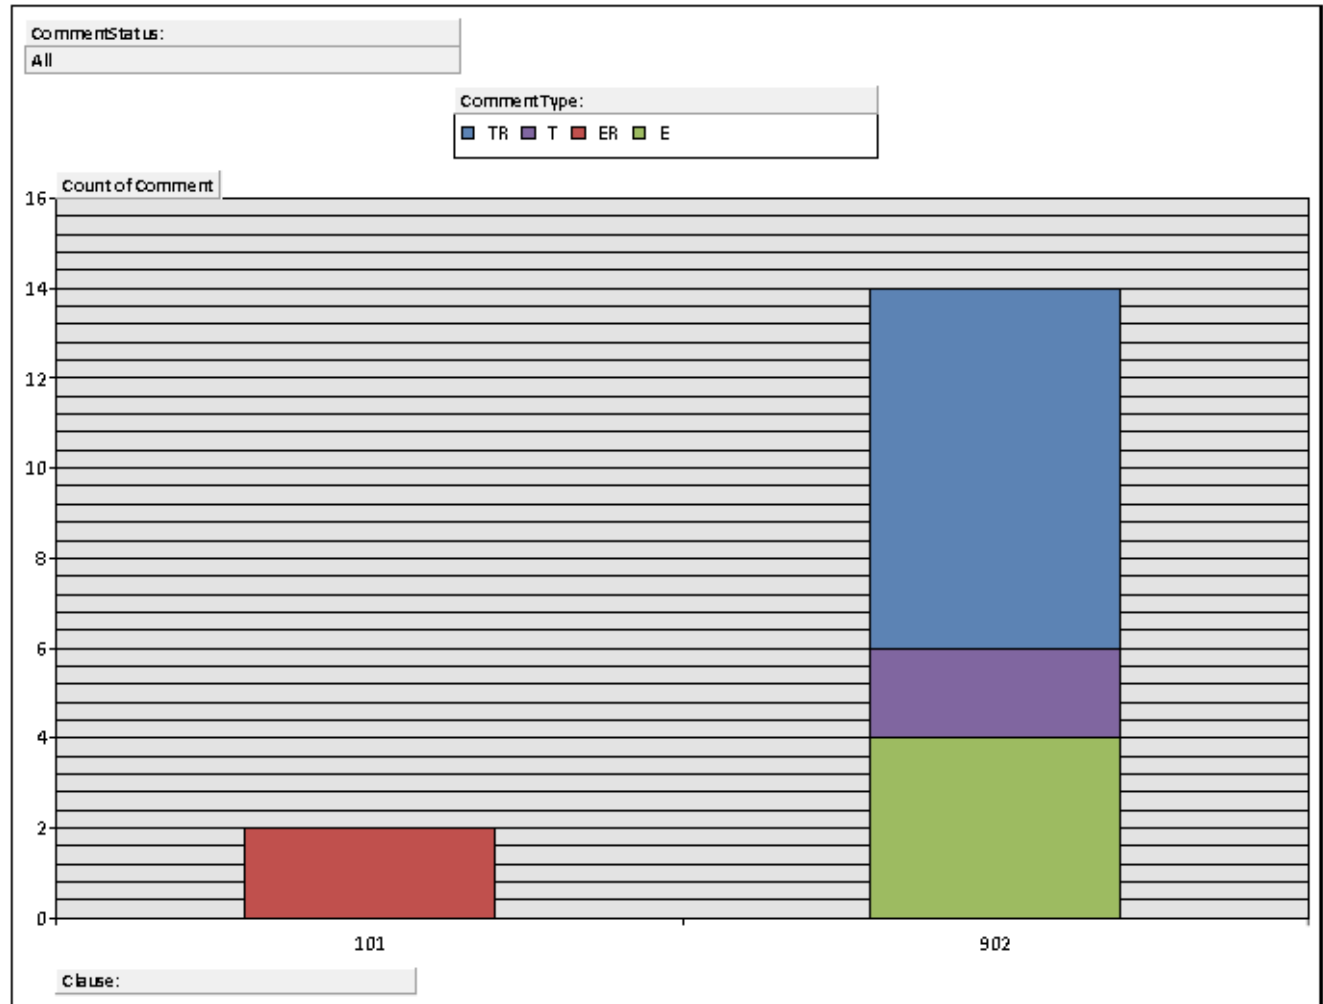

Late Comments

EPPOC

Comment Statistics

(3 of 4)

All Comments

Comment Statistics

(4 of 4)

Statistics					
Clause	Type				Grand Total
	E	ER	T	TR	
0		1	2		3
56	3	1			4
67	2	1			3
100	1	1	4	6	12
101	6	7	13	20	46
102	14	3	19		36
103	4	3	2	2	11
902	4	16	1	5	26
Grand Tot	34	33	41	33	141