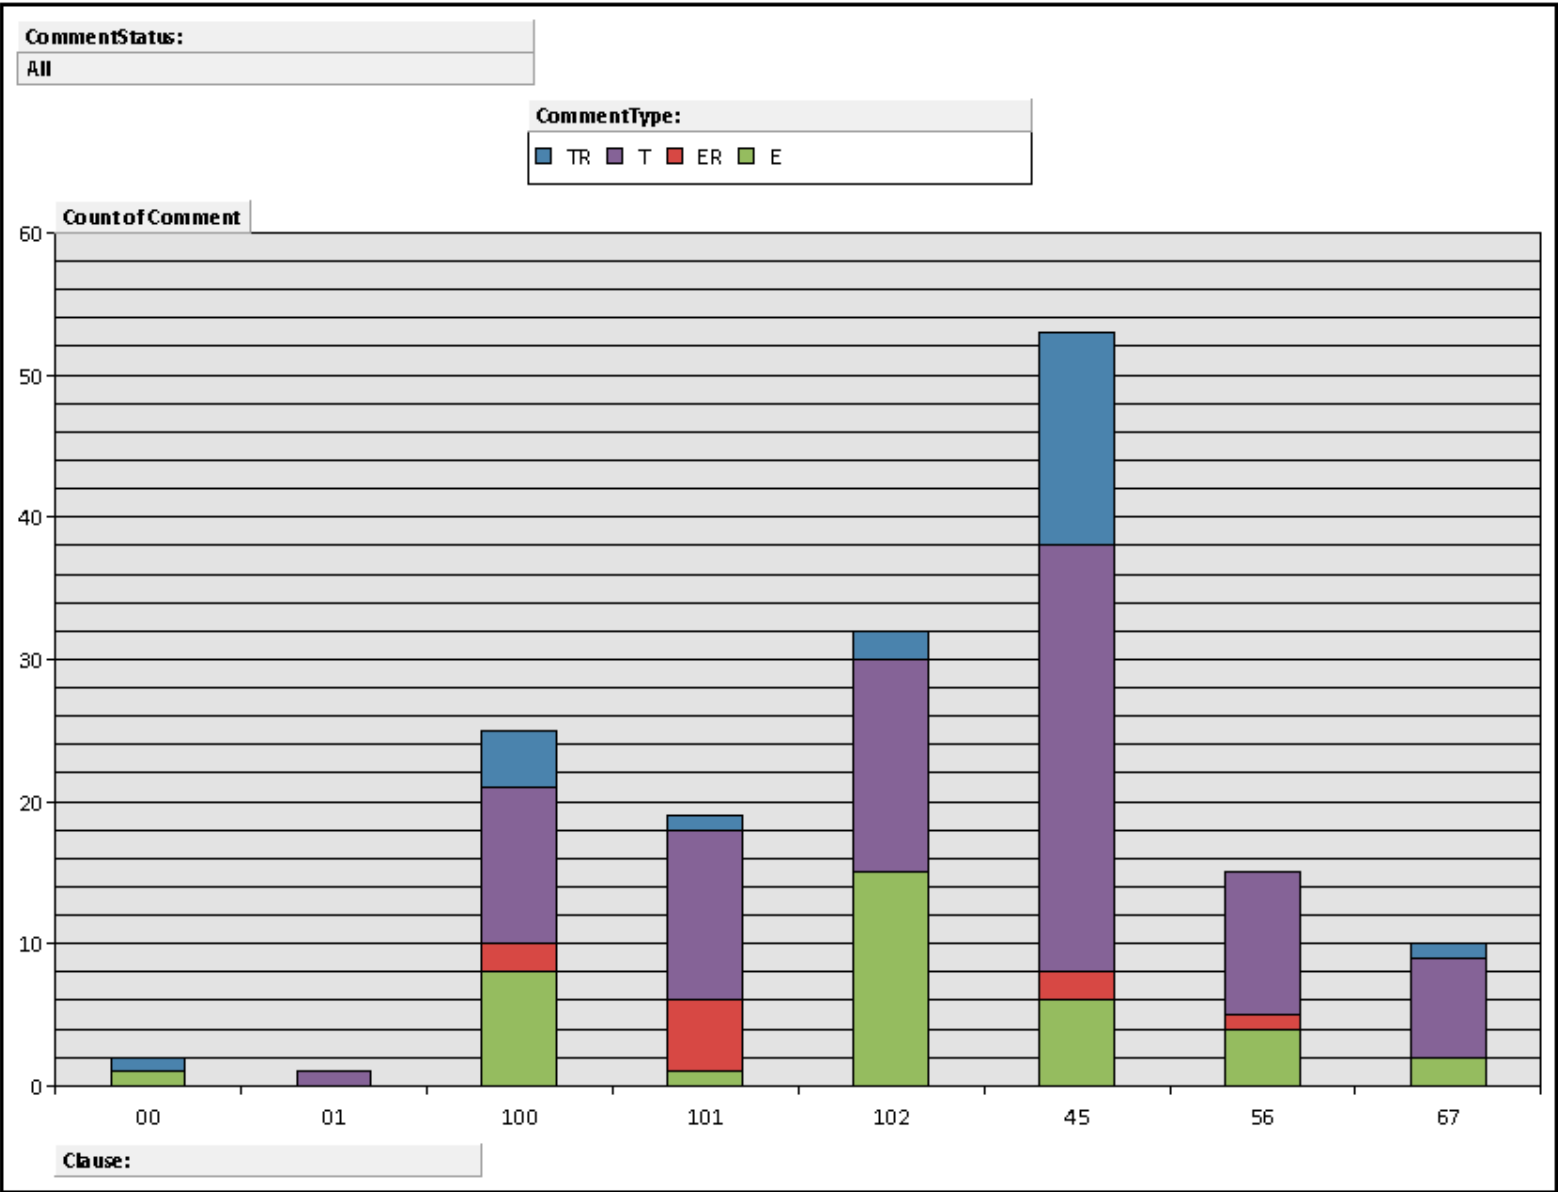

Comment Statistics

E P O C

Comment Statistics

(4 of 4)

Cmts by Clause	Type					
Clause	E	ER	T	TR	Grand Total	
0	1			1	2	
1			1		1	
45	6	2	30	15	53	
56	4	1	10		15	
67	2		7	1	10	
100	8	2	11	4	25	
101	1	5	12	1	19	
102	15		15	2	32	
Grand Total	37	10	86	24	157	

Total Commentors:

STILL ONLY 4