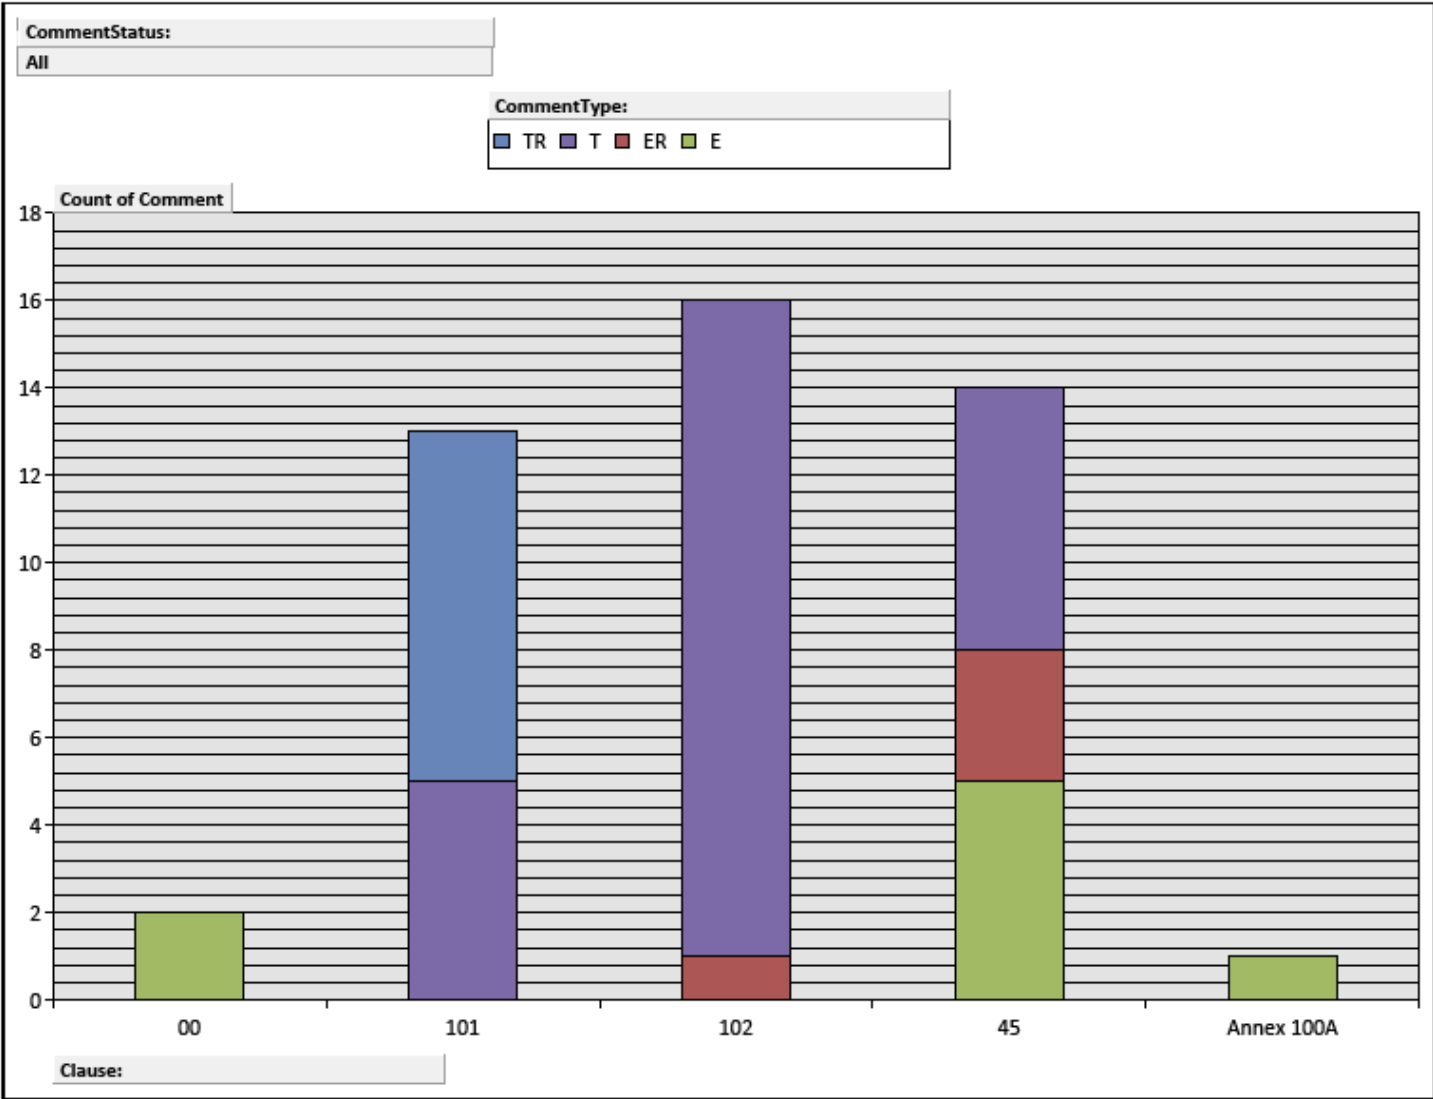

Editors Report

Draft 0.5

E P O C

Comment Statistics

E P O C

Comment Statistics

(4 of 4)

Cmts by Clause	Type				
Row Labels	E	ER	T	TR	Grand Total
0	2				2
45	5	3	6		14
101			5	8	13
102		1	15		16
Annex 100A	1				1
Grand Total	8	4	26	8	46

Total Commentors:
Down to 2

Cmts by Commentor	Column Labels		
Row Labels	Mark	Duane	Grand Total
0		2	2
45		14	14
101	10	3	13
102		16	16
Annex 100A		1	1
Grand Total	10	36	46

C
O
P
E

C

O

P

E

THANK YOU