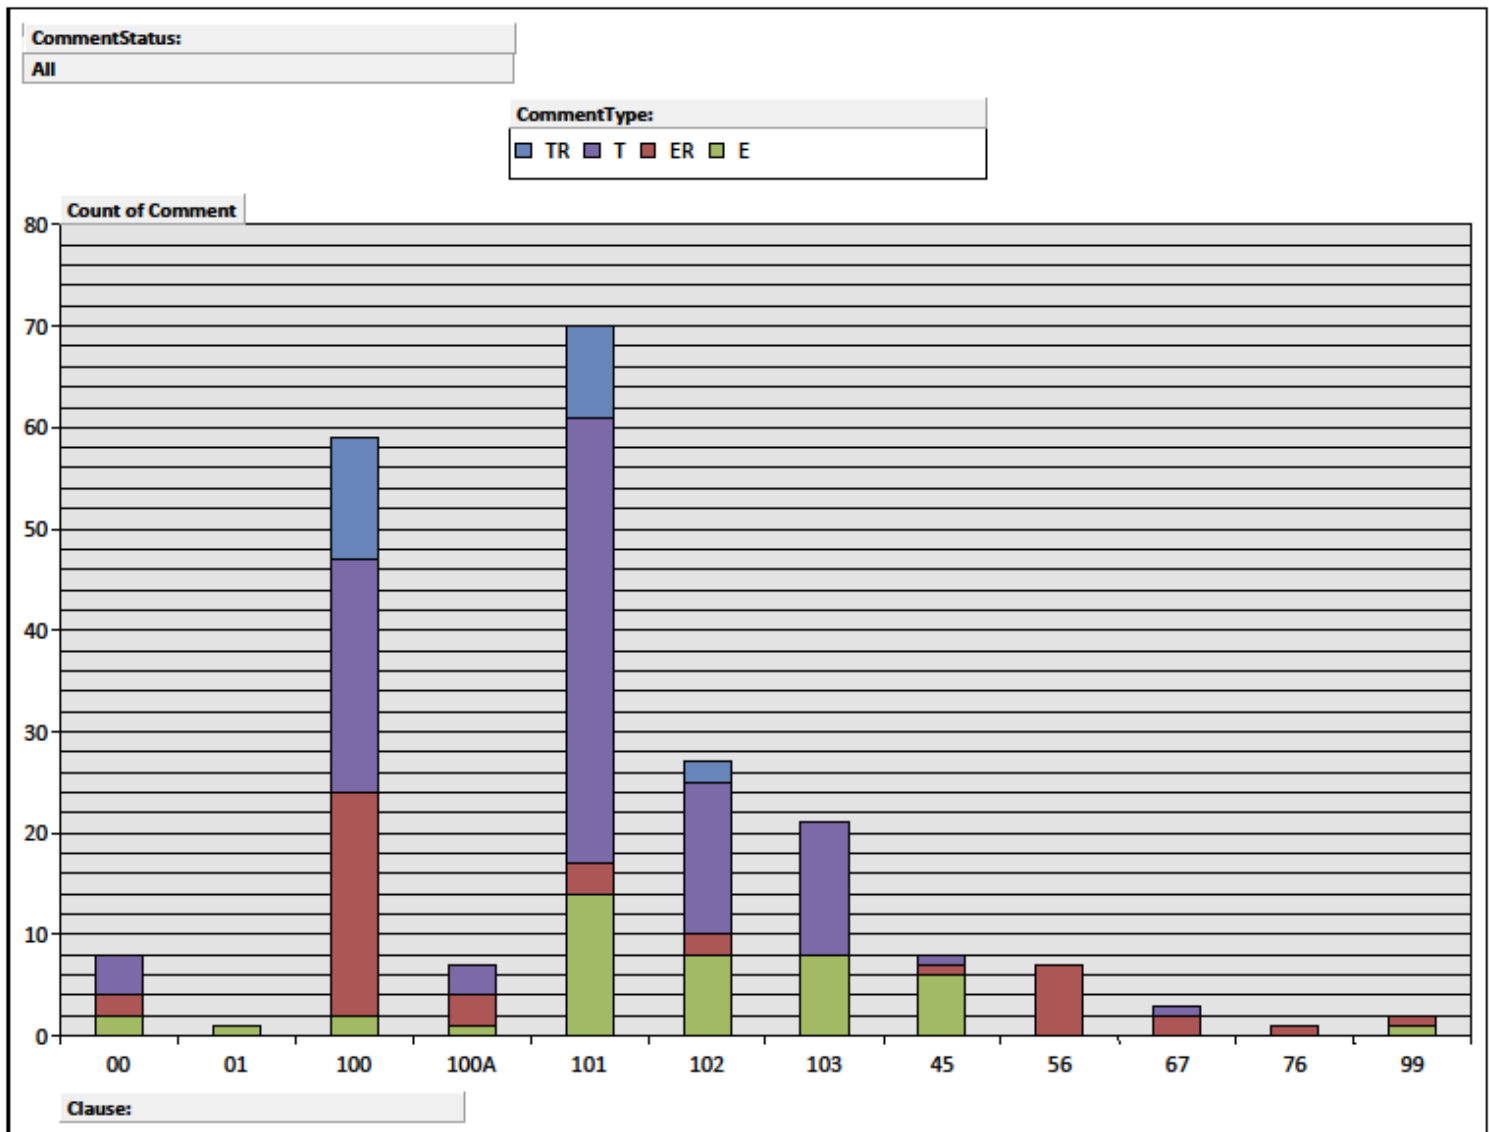

Editors Report

Draft 1.4

E P O C

- 
- A total of 251 Comments received from 5 commenter's
 - 214 on-time / 5 commenter's

Comment Statistics (on time)

E P O C

Comment Statistics (all)

E P O C

Motion is Technical ($\geq 75\%$) Procedural ($> 50\%$)

Motion Passed/Failed

THANK YOU

Statistic tables (on time)

D1.4 Cmts CL	Type				Grand Total
	E	ER	T	TR	
0	2	2	4	1	9
1	1				1
45	6	1	1		8
56		7			7
67		2	1		3
76		1			1
99	1	1			2
100	2	22	23	12	59
101	14	3	46	13	76
102	8	2	15	2	27
103	8		13		21
100A	1	3	3		7
Grand Total	43	44	106	28	221

Statistic tables (all)

D1.4 Cmts	Type				Grand Total
CL	E	ER	T	TR	
0	3	2	9	1	15
1	1				1
45	6	1	1		8
56		7			7
67		2	1		3
76		1			1
99	1	1			2
100	2	27	35	12	76
101	15	3	49	13	80
102	8	2	17	2	29
103	8		13		21
100A	1	3	4		8
Grand Total	45	49	129	28	251