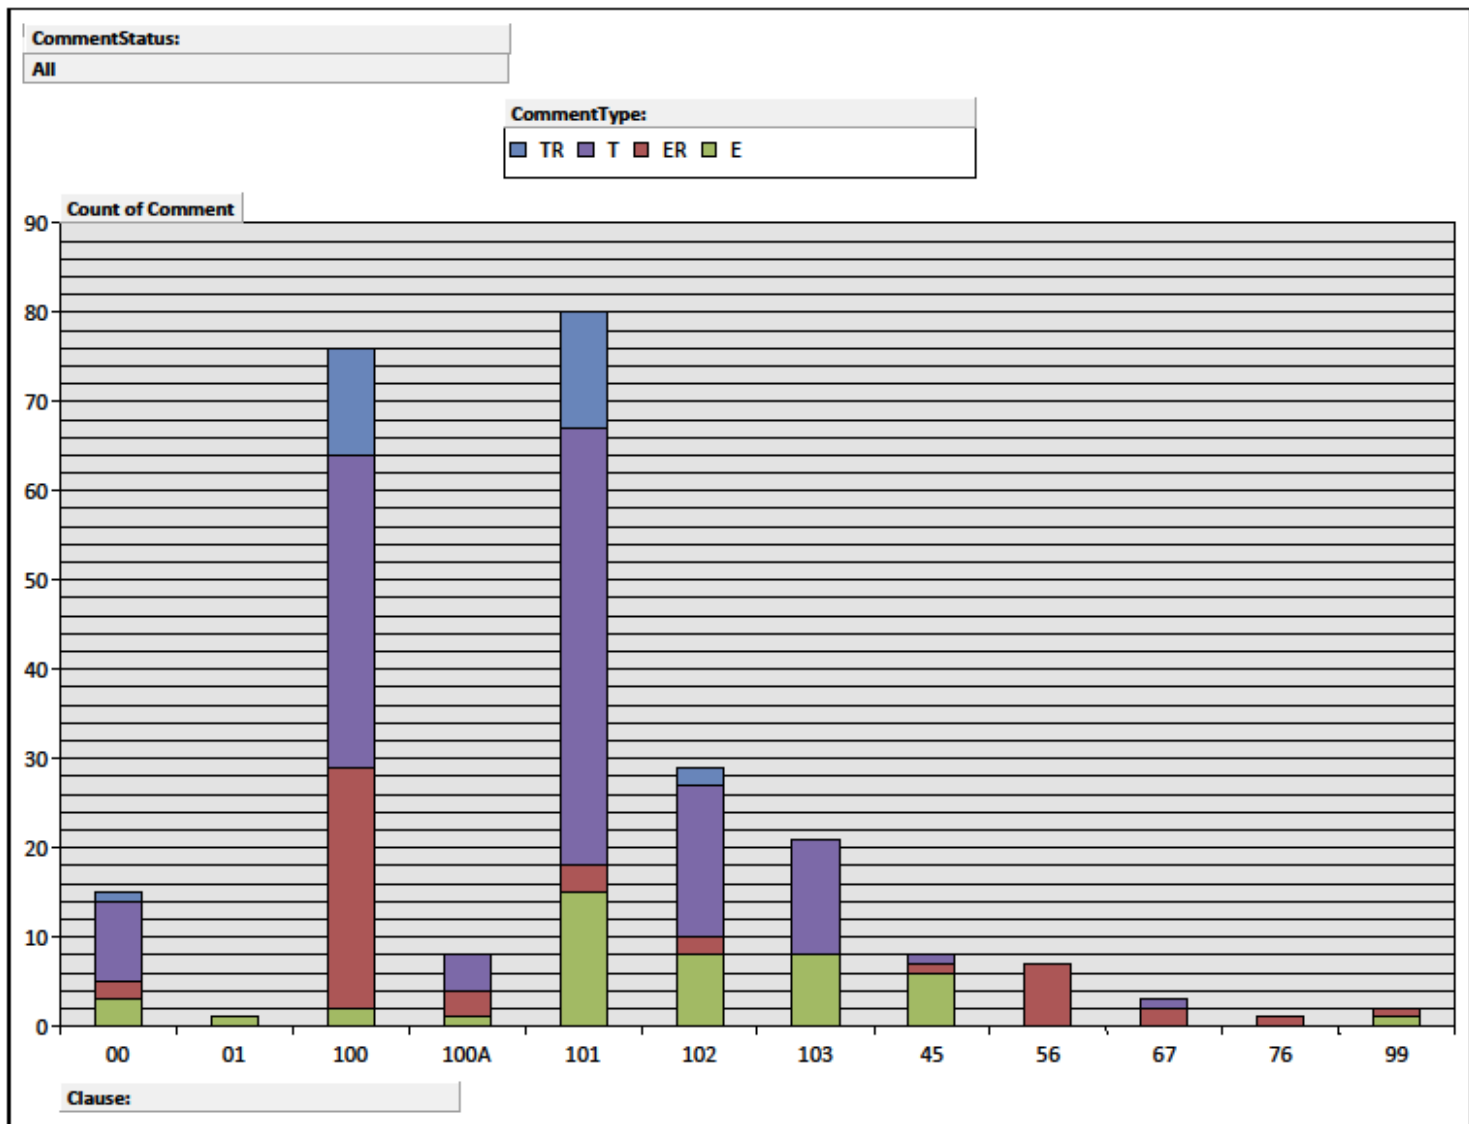

Editors Report

Draft 1.4

E P O C

- 
- A total of 251 Comments received from 5 commenter's
 - 214 on-time / 5 commenter's

Comment Statistics (on time)

E P O C

Comment Statistics (all)

E P O C

Motion is Technical ($\geq 75\%$) Procedural ($> 50\%$)

Motion Passed/Failed

THANK YOU

Statistic tables (on time)

D1.4 Cmts CL	Type				Grand Total
	E	ER	T	TR	
0	2	2	4	1	9
1	1				1
45	6	1	1		8
56		7			7
67		2	1		3
76		1			1
99	1	1			2
100	2	22	23	12	59
101	14	3	46	13	76
102	8	2	15	2	27
103	8		13		21
100A	1	3	3		7
Grand Total	43	44	106	28	221

Statistic tables (all)

D1.4 Cmts	Type				Grand Total
CL	E	ER	T	TR	
0	3	2	9	1	15
1	1				1
45	6	1	1		8
56		7			7
67		2	1		3
76		1			1
99	1	1			2
100	2	27	35	12	76
101	15	3	49	13	80
102	8	2	17	2	29
103	8		13		21
100A	1	3	4		8
Grand Total	45	49	129	28	251