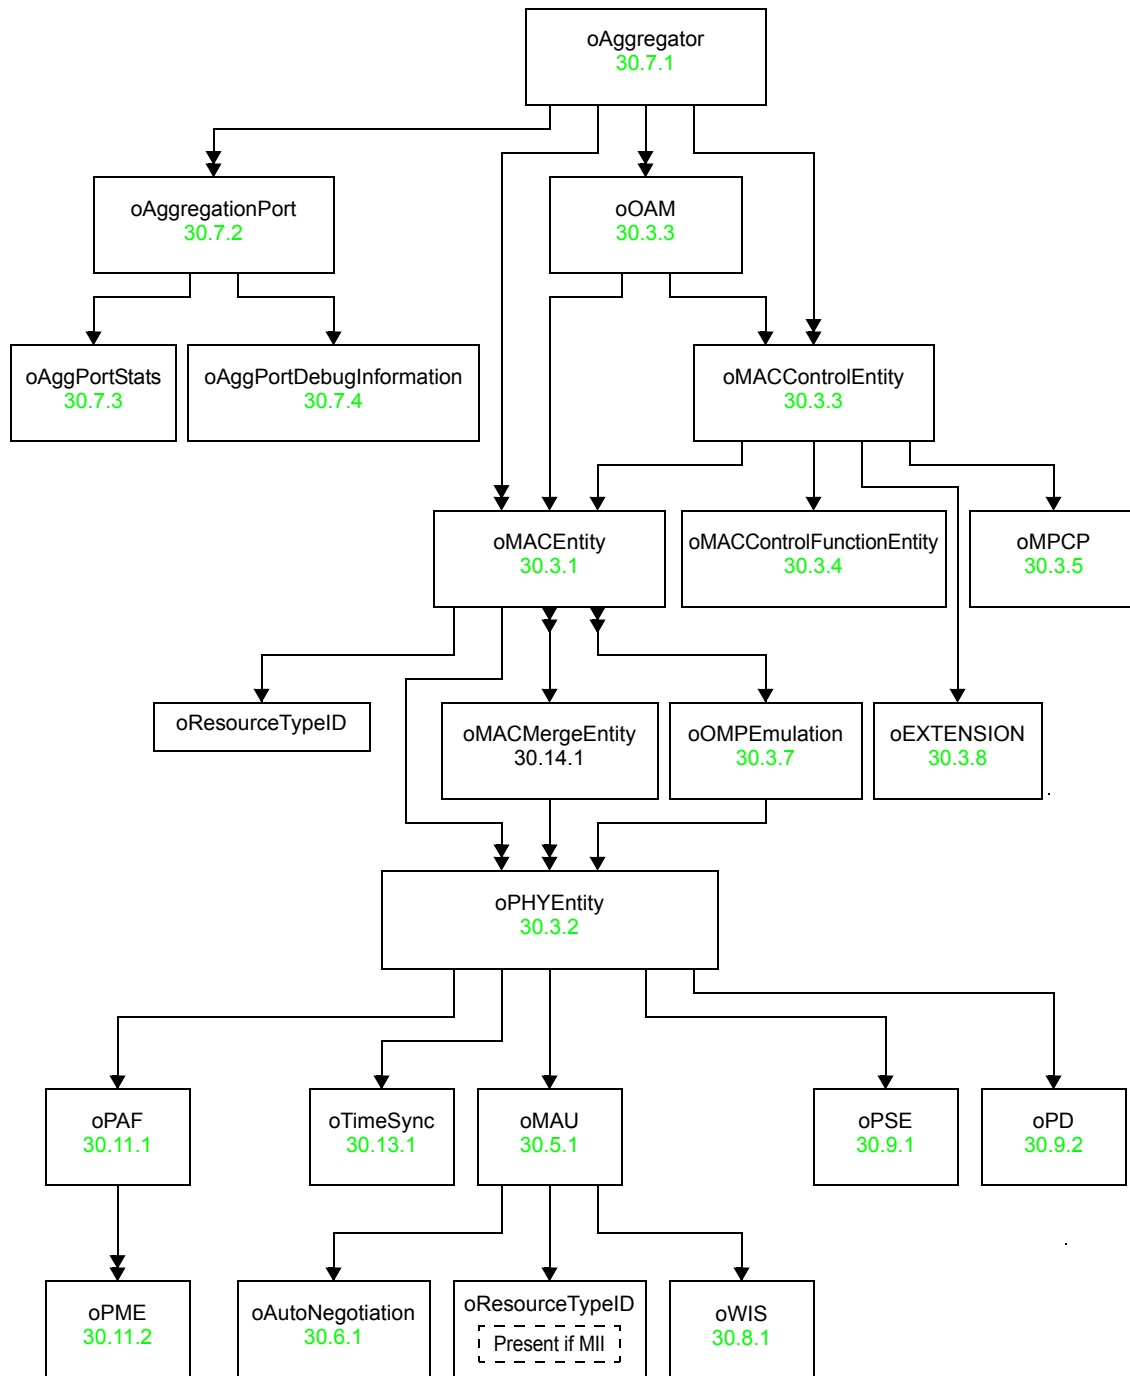

Replace Figure 30-3 with the following:

———>> Denotes one-to-many relationship
 ———> Denotes one-to-one relationship >>———— Denotes many-to-one relationship

Note—The objects oAggregator, oAggregationPort, oAggPortStats and oAggPortDebugInformation are deprecated by IEEE Std 802.1AX-2008.

Figure 0-3— DTE System entity relationship diagram

1
2
3
4
5
6
7
8
9
10
11
12
13
14
15
16
17
18
19
20
21
22
23
24
25
26
27
28
29
30
31
32
33
34
35
36
37
38
39
40
41
42
43
44
45
46
47
48
49
50
51
52
53
54