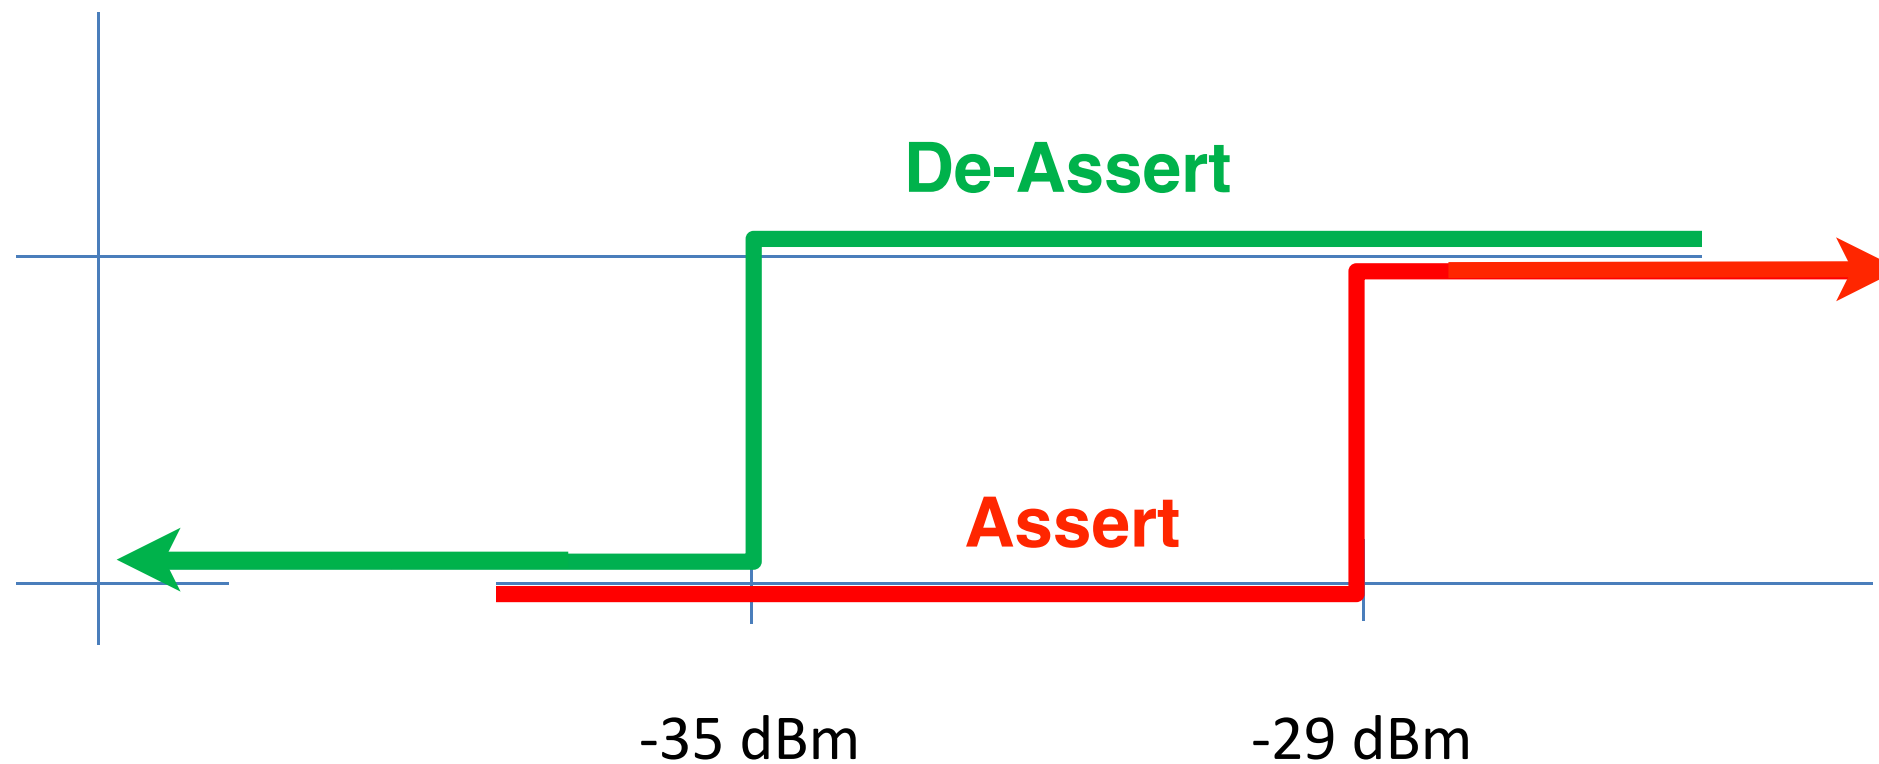

3-2. Technical discussion – Assert / De-assert function

Assert function: Mandatory to “Sleep” -> “Wake up” at the threshold level at -29 dBm

De-Assert function: Mandatory to “Wake up” -> “Sleep” at the threshold level at -35 dBm