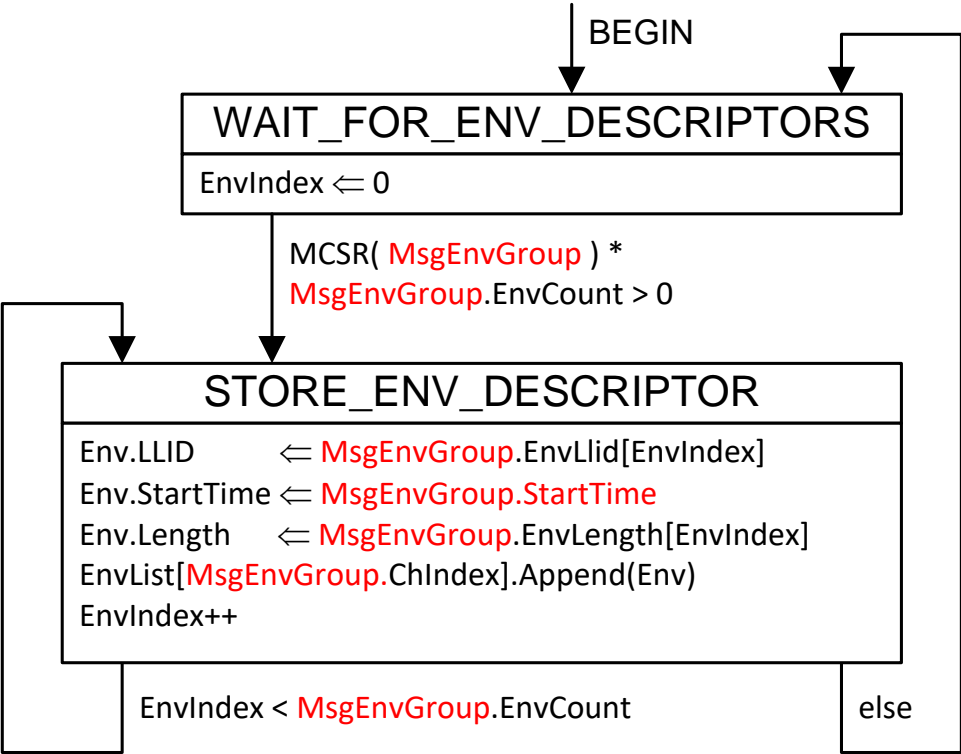

Page	Line	Old text	New text
167	3	“EnvStartTime value”	“start time values”
168	4	EnvStartTime: 32-bit unsigned integer representing the start time of an envelope. This value is expressed in units of EQT.	StartTime: 32-bit unsigned integer representing the start time of a group of envelopes . This value is expressed in units of EQT.
167	9	MsgEnvDescriptor	MsgEnvGroup
167	48	MsgEnvDescriptor	MsgEnvGroup
167	50	MsgEnvDescriptor	MsgEnvGroup
167	51	MsgEnvDescriptor	MsgEnvGroup
167	53	MsgEnvDescriptor	MsgEnvGroup

Figure 144-26

Figure 144-27