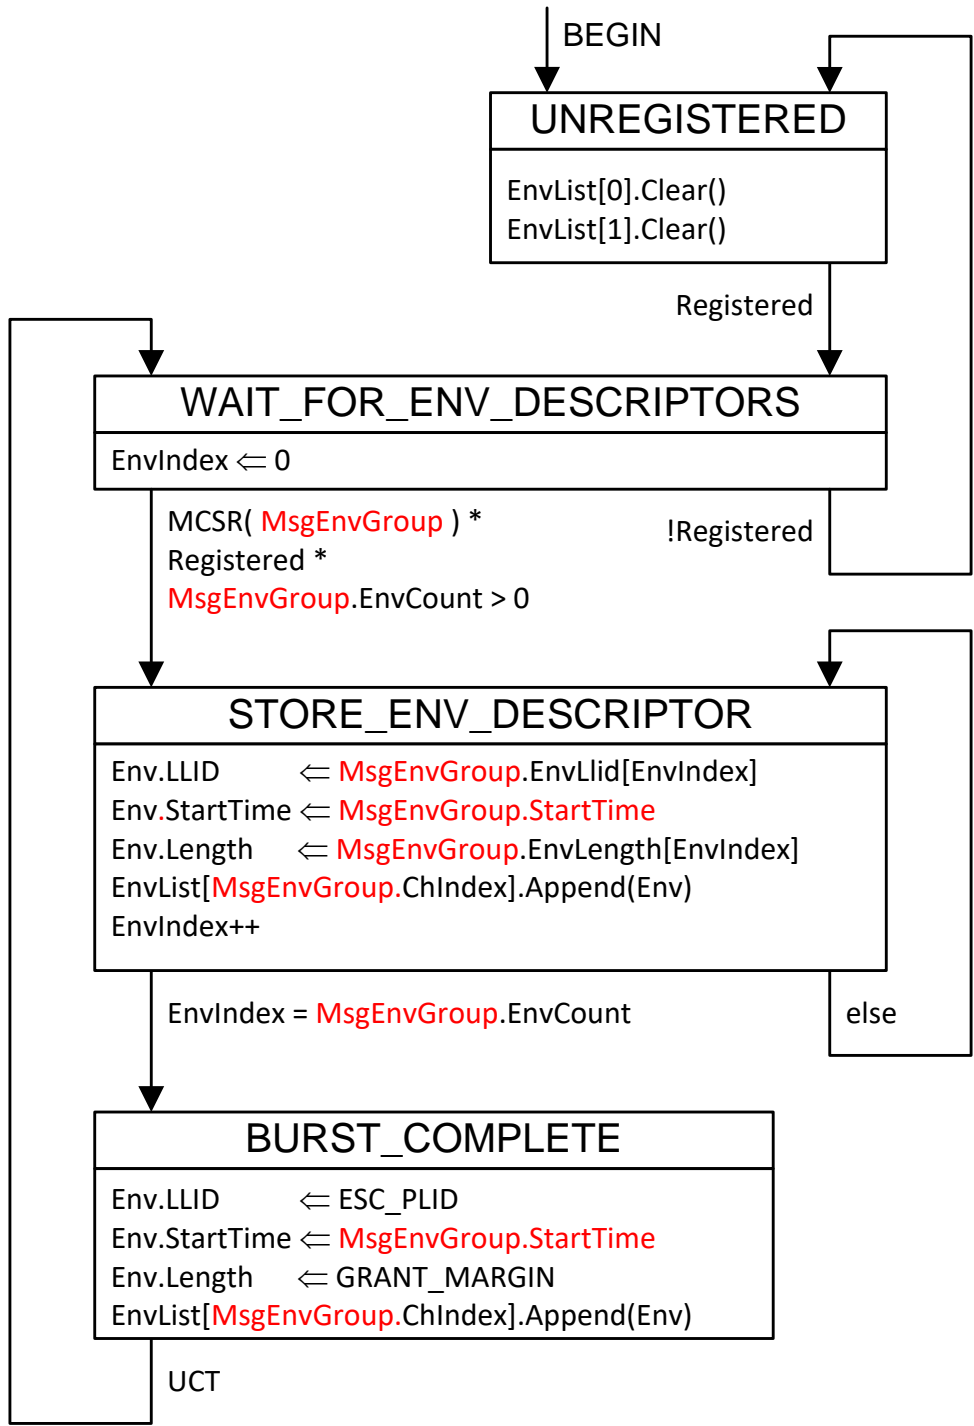

Page	Line	Old text	New text
167	3	“EnvStartTime value”	“start time values”
168	4	EnvStartTime: 32-bit unsigned integer representing the start time of an envelope. This value is expressed in units of EQT.	StartTime: 32-bit unsigned integer representing the start time of a group of envelopes . This value is expressed in units of EQT.
167	9	MsgEnvDescriptor	MsgEnvGroup
167	48	MsgEnvDescriptor	MsgEnvGroup
167	50	MsgEnvDescriptor	MsgEnvGroup
167	51	MsgEnvDescriptor	MsgEnvGroup
167	53	MsgEnvDescriptor	MsgEnvGroup

Figure 144-26

Figure 144-27