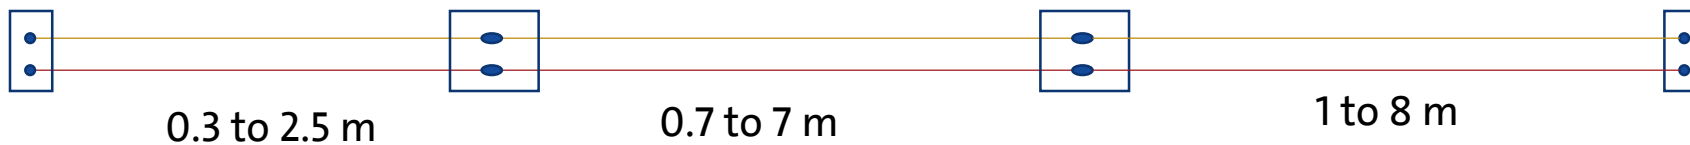

- Contain 0, 1 or 2 in-line connections
- Are 0.2 m to 11.0 m in total length (not all combinations of the below lengths are possible)
 - Note: Segment lengths will vary by at least 10%
- May include sealed connectors

UPPER 5TH PERCENTILE OEM ETHERNET LINK SEGMENTS ...

- Contains 2 in-line connections
- Are 11 m to 15.0 m in total length (not all combinations of the below lengths are possible)
 - Note: Segment lengths will vary by at least 10%
- May include sealed connectors