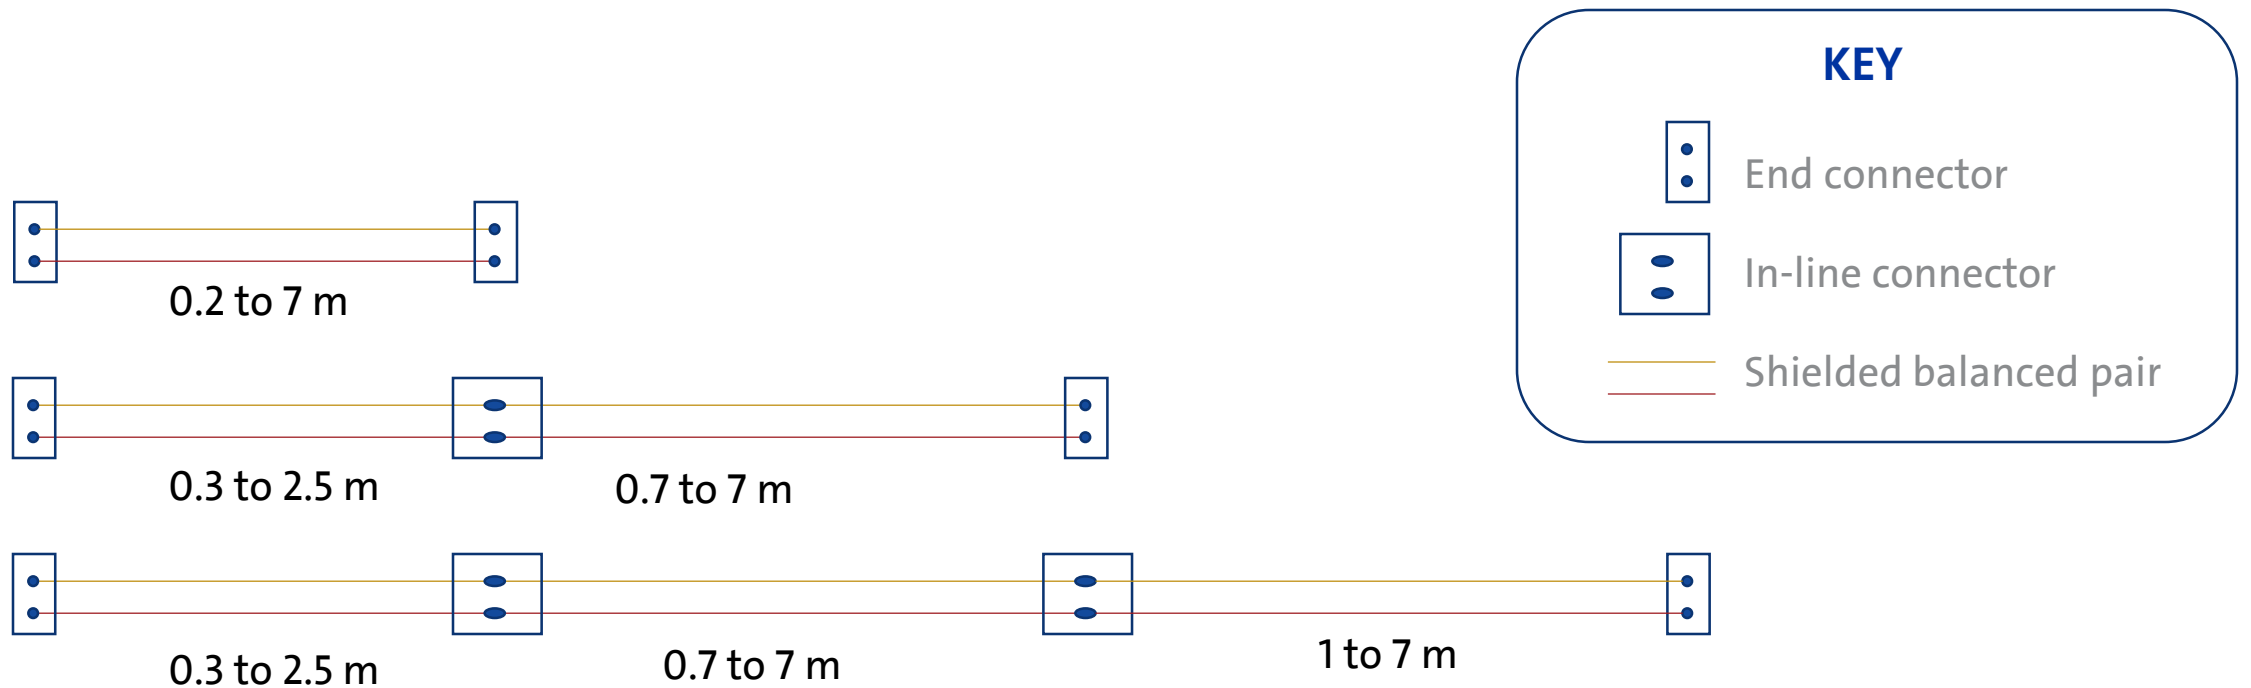

- Contain 0, 1 or 2 in-line connections
- Are 0.2 m to 11.0 m in total length (not all combinations of the below lengths are possible)
 - Note: Segment lengths will vary by at least 10%
- May include sealed connectors

UPPER 5TH PERCENTILE OEM ETHERNET LINK SEGMENTS ...

- Contains 2 in-line connections
- Are 11 m to 15.0 m in total length (not all combinations of the below lengths are possible)
 - Note: Segment lengths will vary by at least 10%
- May include sealed connectors