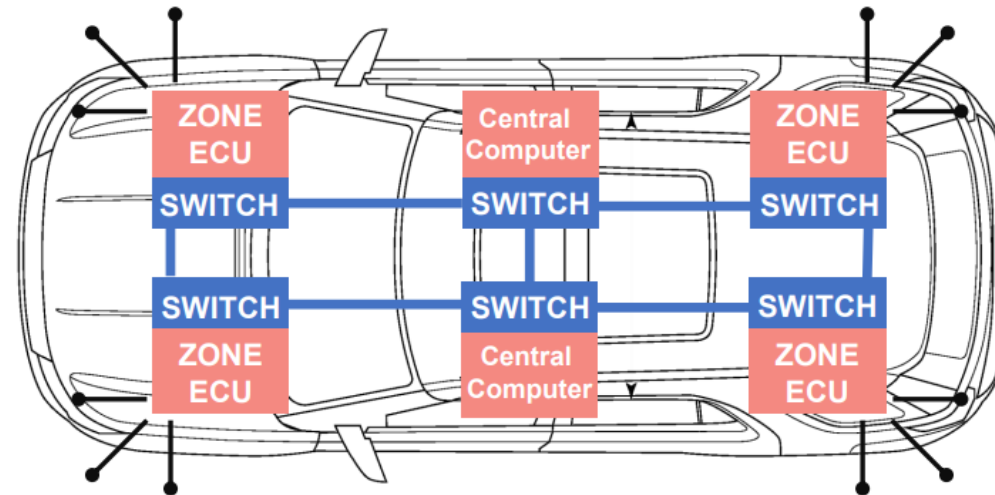

P802.3cy Link Segment Estimate

Natalie Wienckowski
General Motors

September 2, 2020

P802.3cy Link Segment Estimate

Zonal Overview

Very high bandwidth (10G+)
Full duplex traffic
> 6 links per car
Mixed data type
Redundant systems

https://www.ieee802.org/3/cfi/0319_1/CFI_01_0319.pdf

~ 60% of cy links between zone/compute ECUs

- 6 m
- 1 in-line connector
- Symmetric communication

~ 40% of cy links between sensors/actuators and ECUs

- 11 m
- 2 in-line connectors (at least 1 end and 1 in-line sealed)
- May be asymmetric or symmetric communication

Thank You!