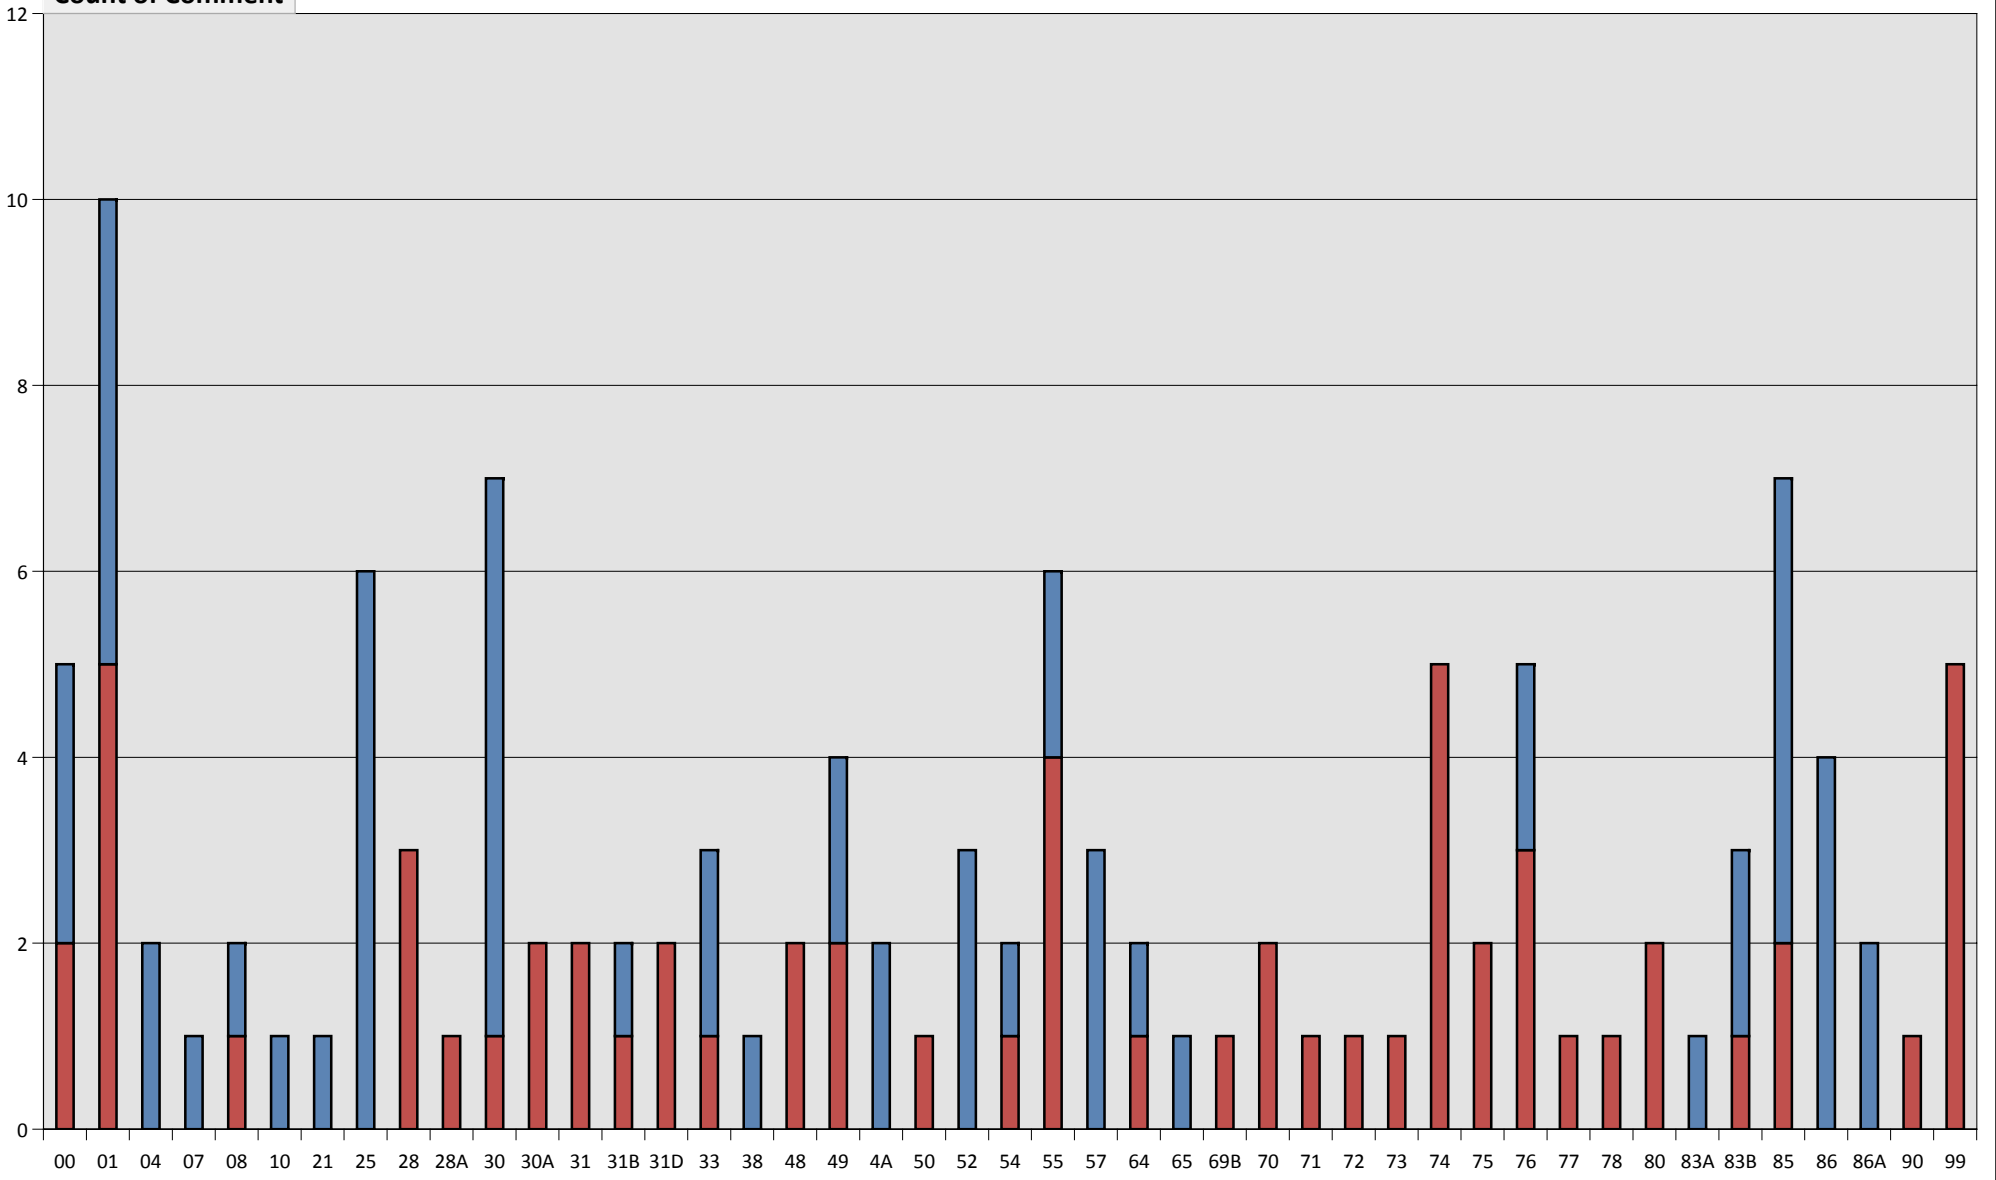

Count of Comment

Clause:

CommentStatus:

All

CommentType:

TR ER

Count of Comment

Clause: