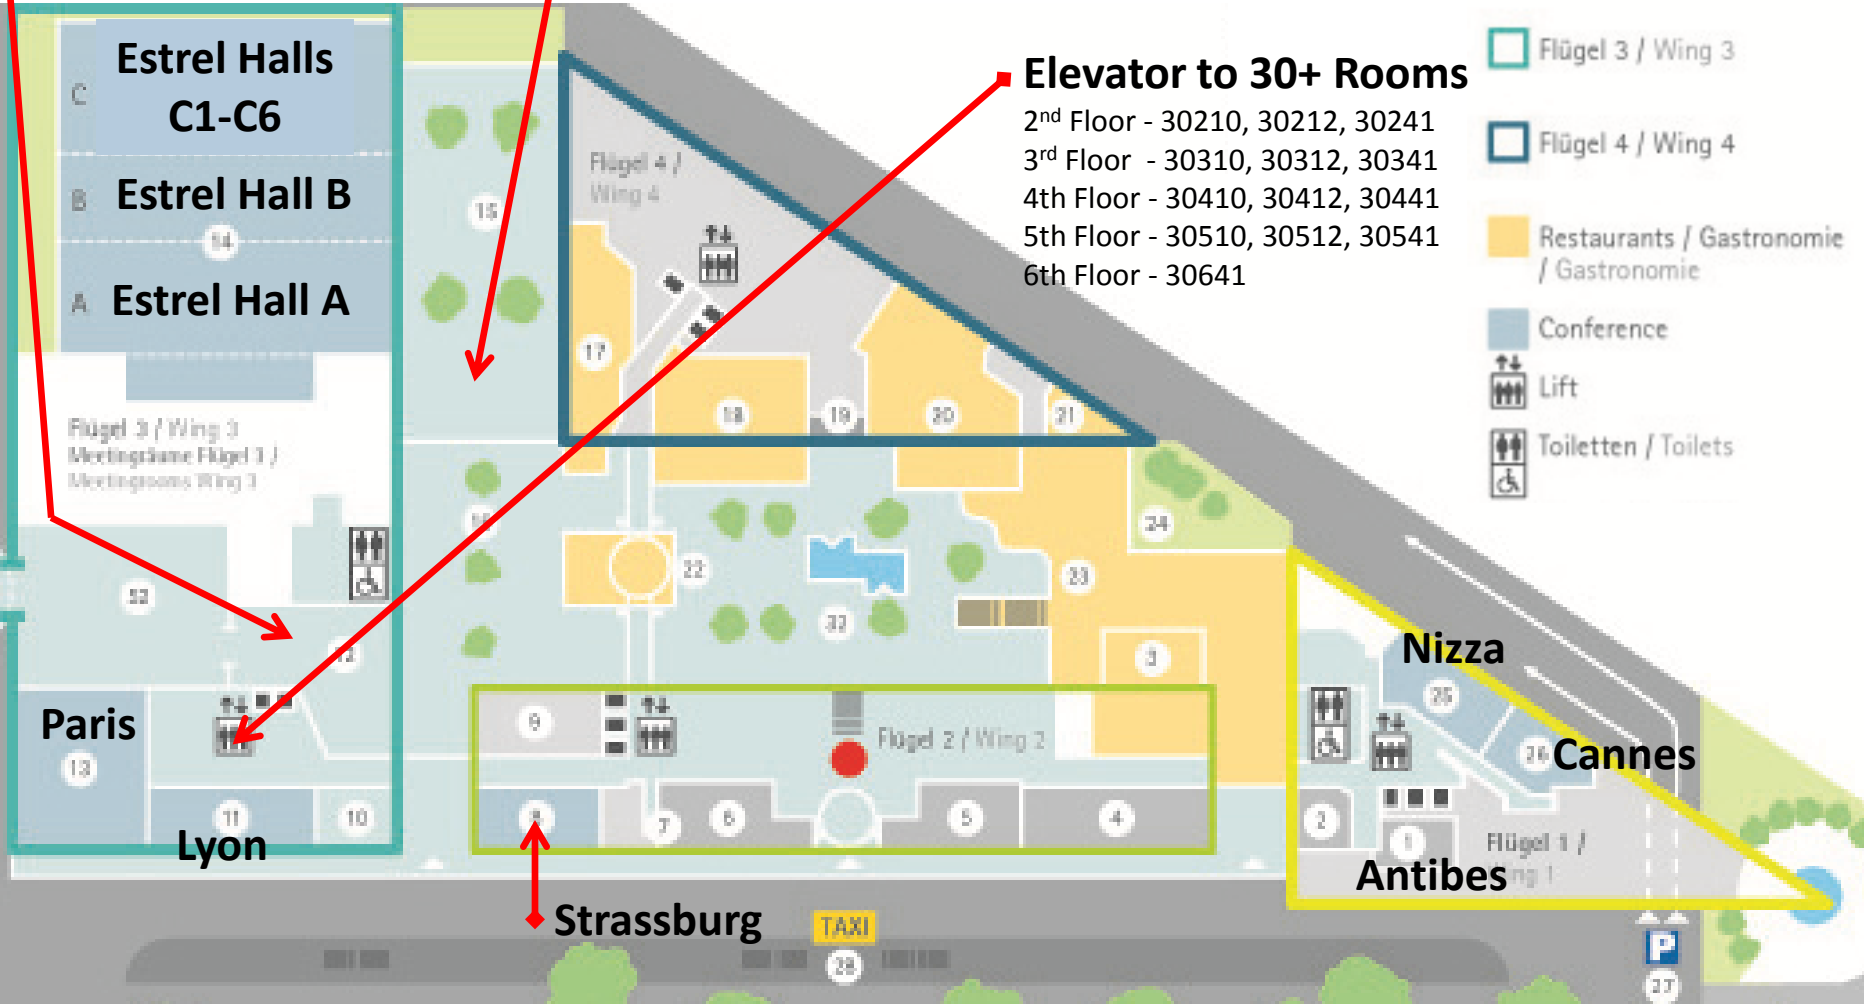

Lift

Toiletten / Toilets

**Large Gallery: IEEE 802 Registration
Wired Café + Network Help Desk**

Foyer Estrel Hall: Coffee Breaks + Lunch

Elevator to 30+ Rooms

2nd Floor - 30210, 30212, 30241
3rd Floor - 30310, 30312, 30341
4th Floor - 30410, 30412, 30441
5th Floor - 30510, 30512, 30541
6th Floor - 30641

TAXI

28

P

27

Estrel Convention Center

IEEE 802 MEETING MAP

- Convention Hall
- Festival Center
- ▨ 1. Etage / First Floor
- ▨ 2. Etage / Second Floor

Raum 1/2nd Level

Raum 3/Ground Level

Raum 5/2nd Level

Raum 4/2nd Level

ECC Foyer 1: IEEE Coffee Breaks

To/From Estrel Hotel

Raum 2/Ground Level

GESAMTÜBERSICHT GENERAL PLAN

Estrel Convention Center

- 27 Zufahrt Hotel-Tiefgarage / Entrance Underground Garage Hotel
- 28 Taxistand / Taxi Rank
- 29 Biergarten / Beer Garden
- 30 Bootsanleger / Boat Docks
- 31 Bahnhof / Train Station
- 32 Atrium
- 33 Rotunde / Rotunda (Übergang zum Festival- und Convention Center / Passage to Festival and Convention Center)