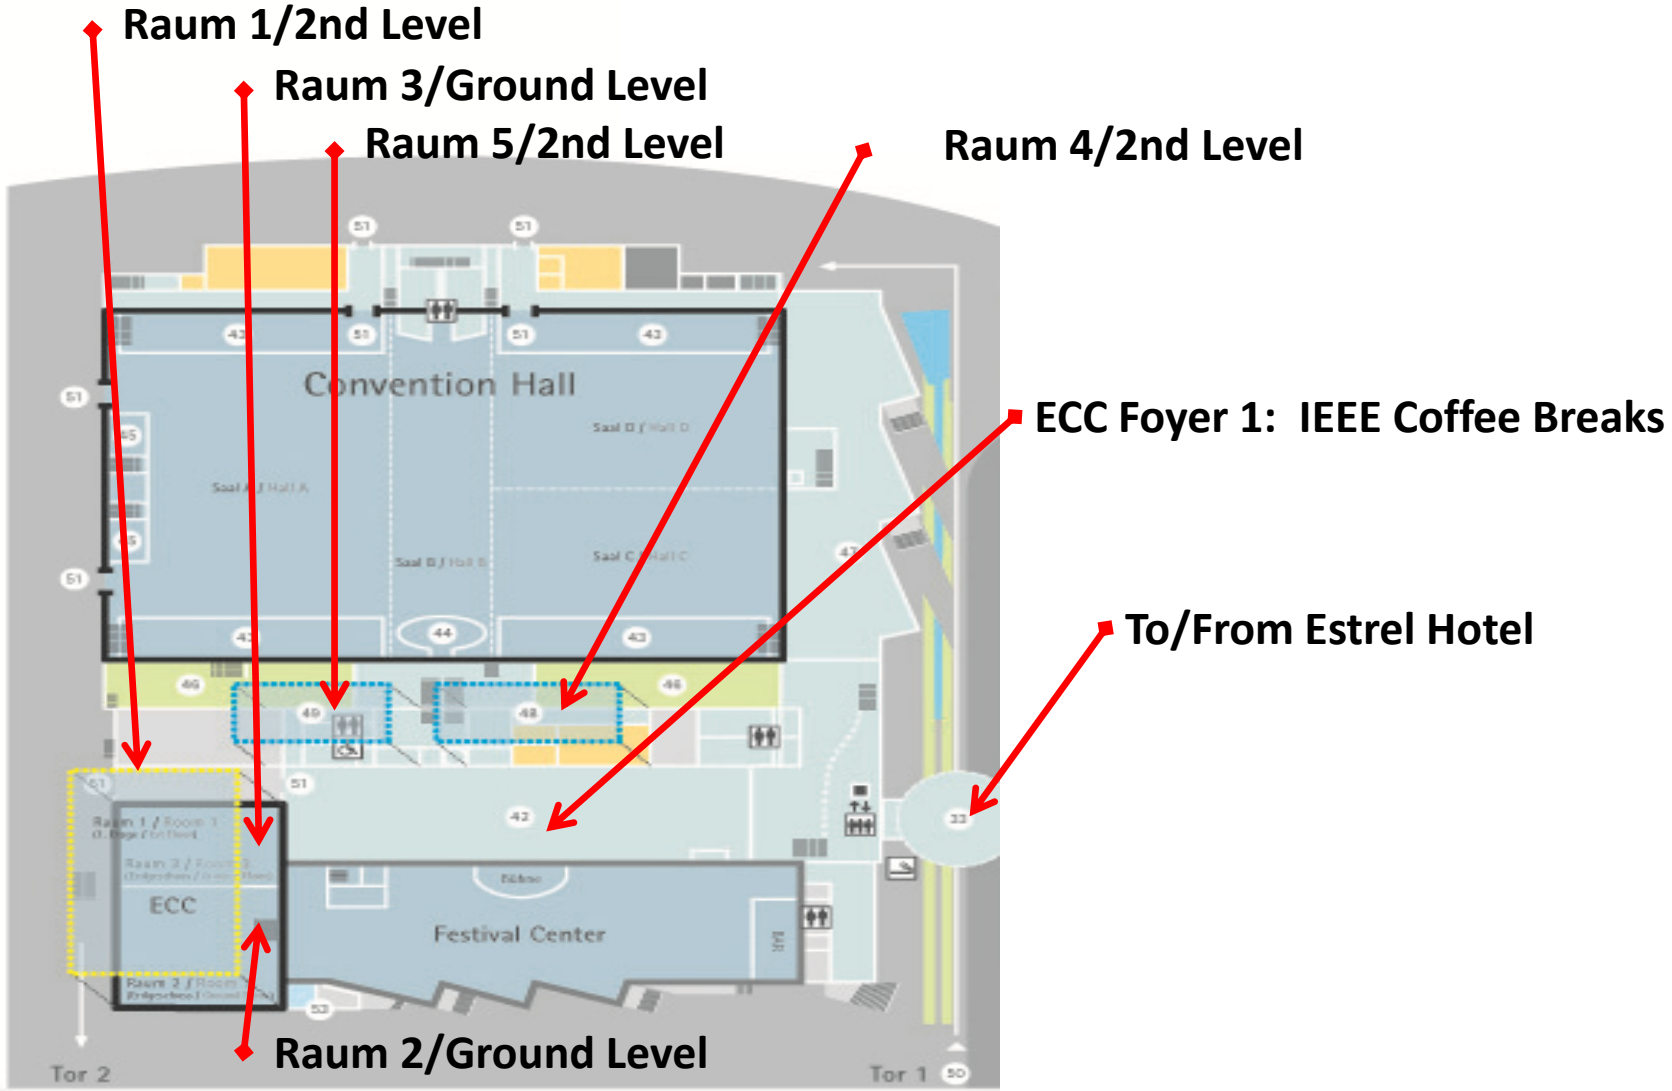

TAXI

28

P

27

Estrel Convention Center

IEEE 802 MEETING MAP

- Convention Hall
- Festival Center
- ▨ 1. Etage / First Floor
- ▨ 2. Etage / Second Floor

Raum 1/2nd Level

Raum 3/Ground Level

Raum 5/2nd Level

Raum 4/2nd Level

ECC Foyer 1: IEEE Coffee Breaks

To/From Estrel Hotel

Raum 2/Ground Level

GESAMTÜBERSICHT GENERAL PLAN

Estrel Convention Center

1. Etage / First Floor

2. Etage / Second Floor

- 40 Foyer 1
- 41 Galerie (1-4) / Gallery (1-4)
- 42 VIP Lounge (Galerie / Gallery)
- 43 Künstlergarderobe (mehrstöckig) / Artist Dressing Room (multistorey)
- 44 Innenhof (1+2) / Inner Courtyard (1+2)
- 45 Foyer 3
- 46 EDC - Raum 4 (2. Etage) / Room 4 (2nd Floor)
- 47 EDC - Raum 5 (1. Etage) / Room 5 (1st Floor)
- 48 Zufahrt / Entrance Estrel Convention Center
- 49 Zulieferzone / Delivery Zone Convention Center
- 50 Zugang Rotunde / Entrance Rotunda
- 51 Nebeneingang Räume 1-3 / Side entrances rooms 1-3

- 27 Zufahrt Hotel-Tiefgarage / Entrance Underground Garage Hotel
- 28 Taxistand / Taxi Rank
- 29 Biergarten / Beer Garden
- 30 Bootsanleger / Boat Docks
- 31 Bahnhof / Train Station
- 32 Atrium
- 33 Rotunde / Rotunda (Übergang zum Festival- und Convention Center / Passage to Festival and Convention Center)