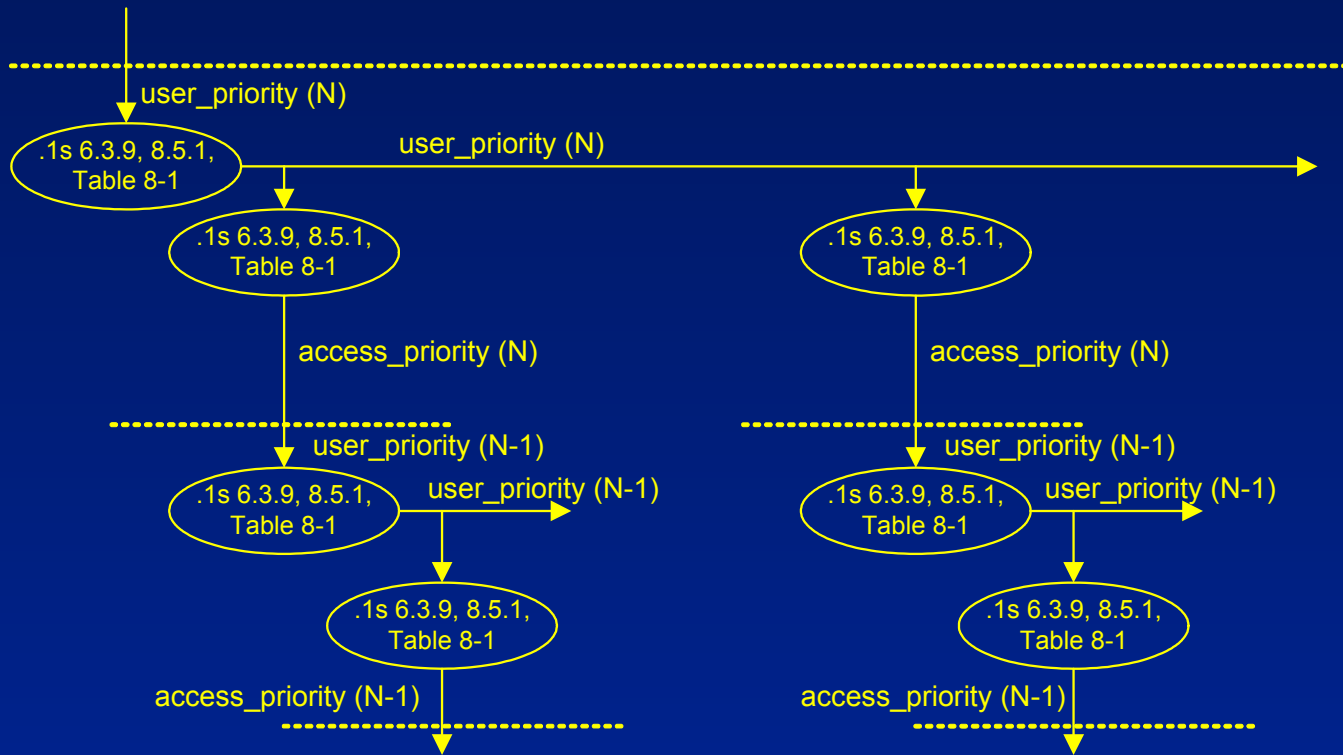

Provider Priority Discussion

General models, history, architecture

mick_seaman@ieee.org

Provider priority discussion

- A general subnetwork model circa 1995 (pre-VLAN)
- Actual use of the model with some MAC types
- Actual use of the model with VLANs
- General model with VLAN tags

MMM pre-VLAN

MMM

Specific use with MAC types

Specific use with VLAN tag

General model with VLAN tag