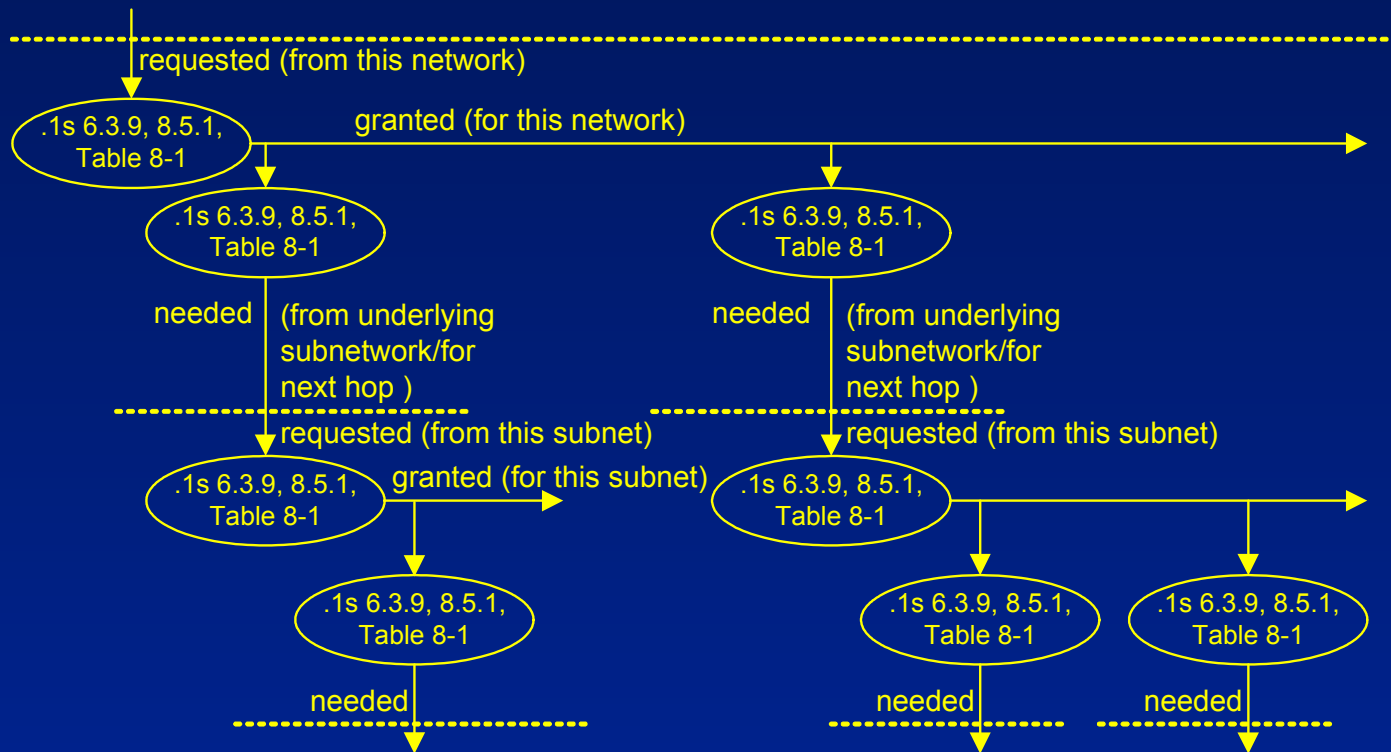

Provider Priority Discussion

General models, history, architecture

mick_seaman@ieee.org

Provider priority discussion

- A general subnetwork model circa 1995 (pre-VLAN)
- Actual use of the model with some MAC types
- Actual use of the model with VLANs
- General model with VLAN tags

MMM pre-VLAN

MMM

Specific use with MAC types

Specific use with VLAN tag

General model with VLAN tag