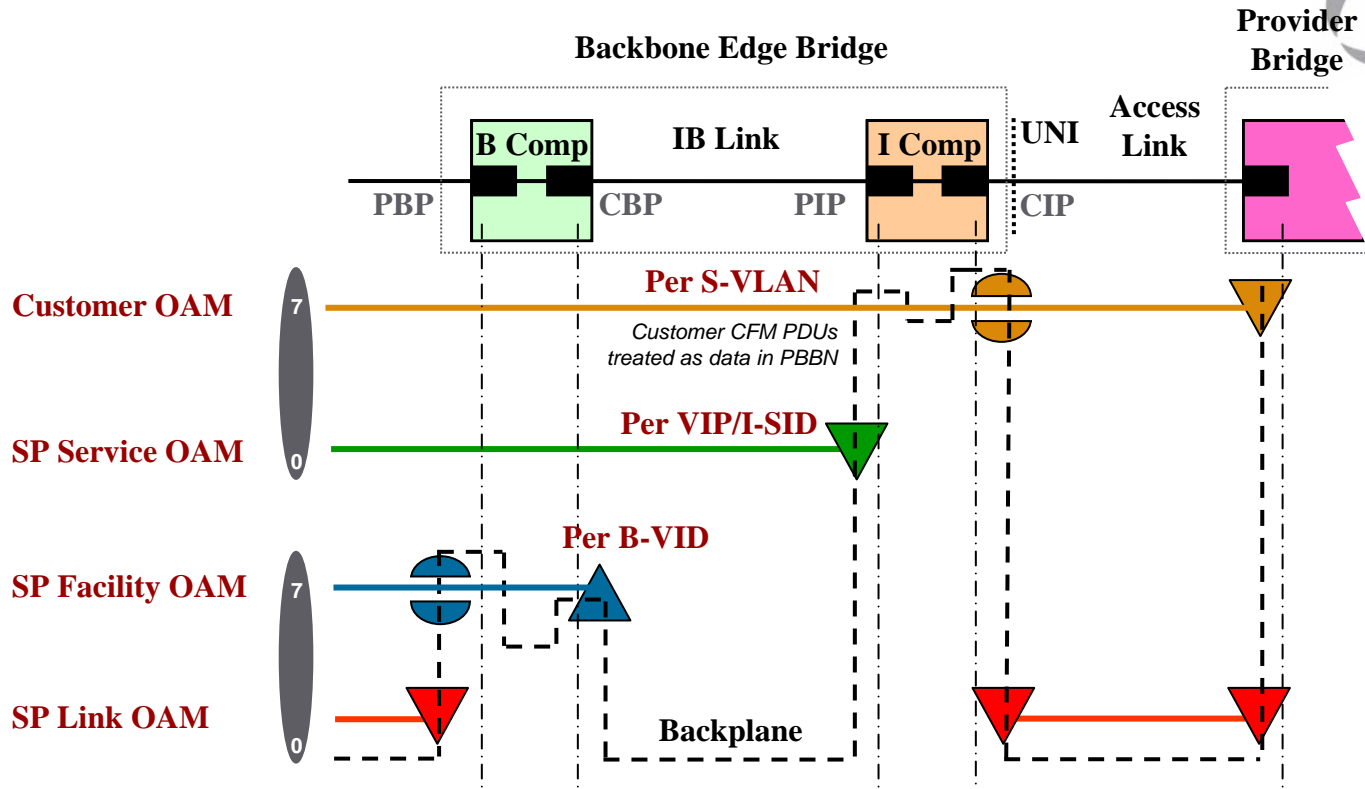

PBB MEPs and MIPs

1:1 S-Tagged Service Interface

[Intended only for discussion purposes - DWM]

PBB MEPs and MIPs – CFM c22 View

Backbone Edge Bridge

Provider Bridge

1:1 S-Tagged Service Interface

[Intended only for discussion purposes - DWM]

PBB / CFM Frame Formats

Customer OAMPDU
OR
SP Service OAMPDU
(differentiated by MDL value)

SP Facility OAMPDU

SP Link OAMPDU

* Depicted at the 802.3 MAC server layer interface (i.e. the RS sublayer)