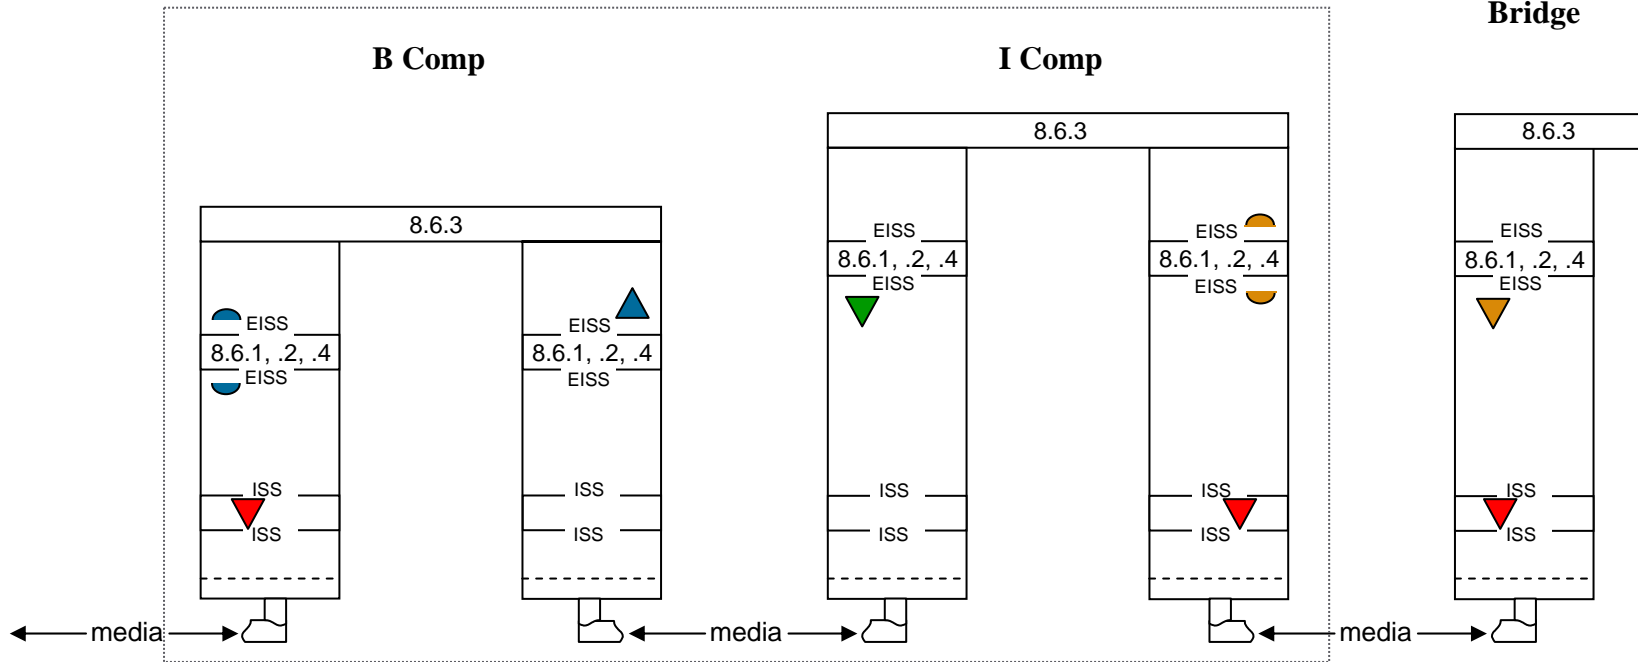

PBB MEPs and MIPs

1:1 S-Tagged Service Interface

[Intended only for discussion purposes - DWM]

PBB MEPs and MIPs – CFM c22 View

Backbone Edge Bridge

Provider Bridge

1:1 S-Tagged Service Interface

[Intended only for discussion purposes - DWM]

PBB / CFM Frame Formats

Customer OAMPDU
OR
SP Service OAMPDU
(differentiated by MDL value)

SP Facility OAMPDU

SP Link OAMPDU

* Depicted at the 802.3 MAC server layer interface (i.e. the RS sublayer)