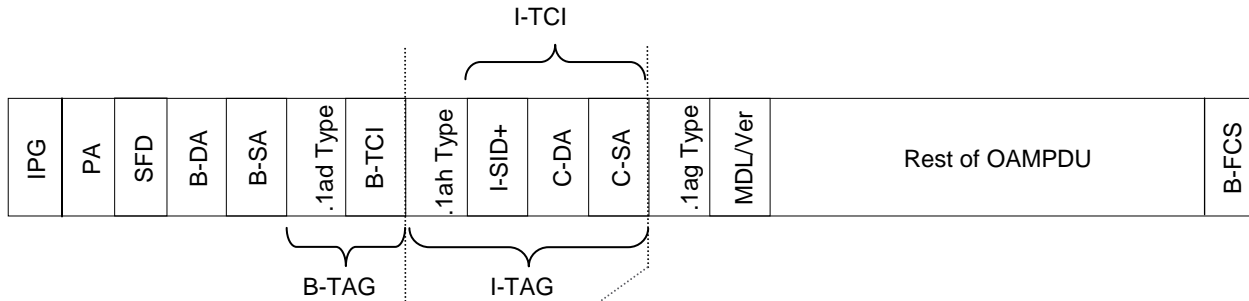

PBB MEPs and MIPs

1:1 S-Tagged Service Interface

[Intended only for discussion purposes - DWM]

PBB MEPs and MIPs – CFM c22 View

Backbone Edge Bridge

Provider Bridge

1:1 S-Tagged Service Interface

[Intended only for discussion purposes - DWM]

PBB / CFM Frame Formats

Customer OAMPDU
OR
SP Service OAMPDU
(differentiated by MDL value)

SP Facility OAMPDU

SP Link OAMPDU

* Depicted at the 802.3 MAC server layer interface (i.e. the RS sublayer)