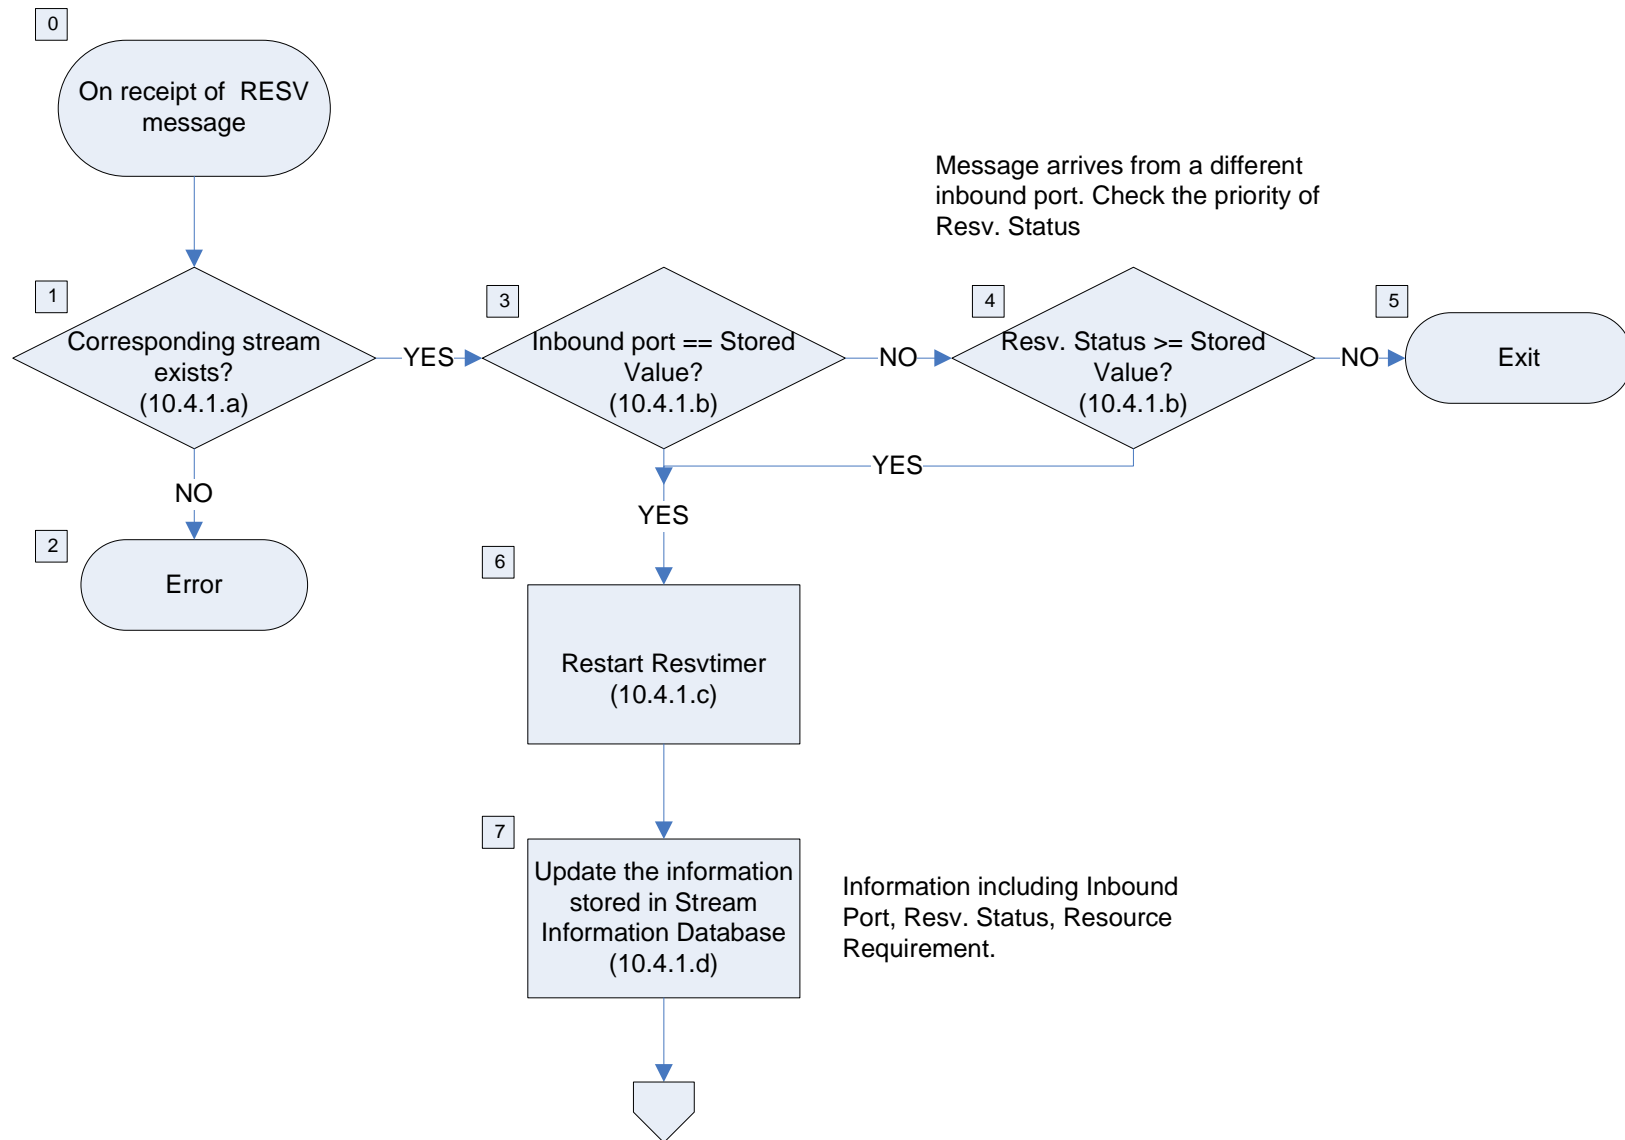

Processing of Reservation Messages in SRP

Felix Feng
Samsung
Oct. 31. 2006

On receipt of Reservation Messages - I

On receipt of Reservation Messages - II

On receipt of Reservation Messages -III

On receipt of Reservation Messages -IV

Expiration of Reservation message timer

Expiration of Refresh timer