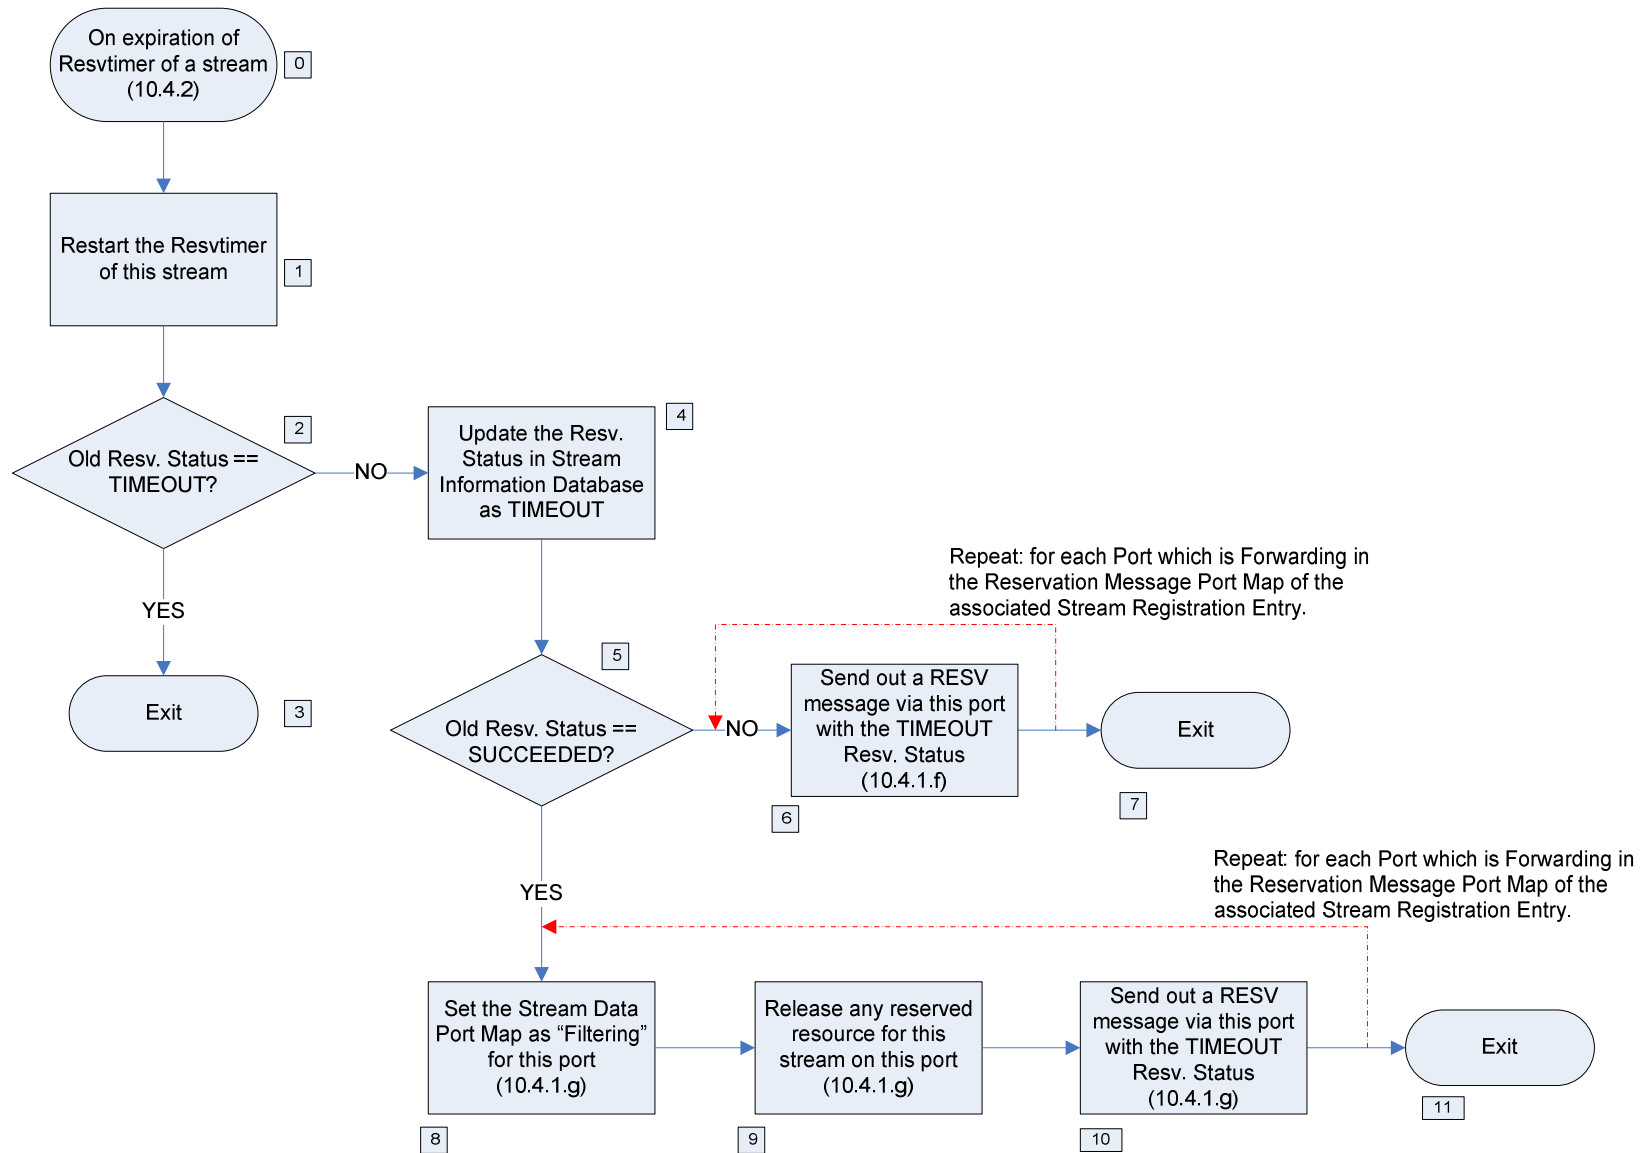

Processing of Reservation Messages in SRP

Felix Feng
Samsung
Oct. 31. 2006

On receipt of Reservation Messages - I

On receipt of Reservation Messages - II

On receipt of Reservation Messages -III

On receipt of Reservation Messages -IV

Expiration of Reservation message timer

Expiration of Refresh timer