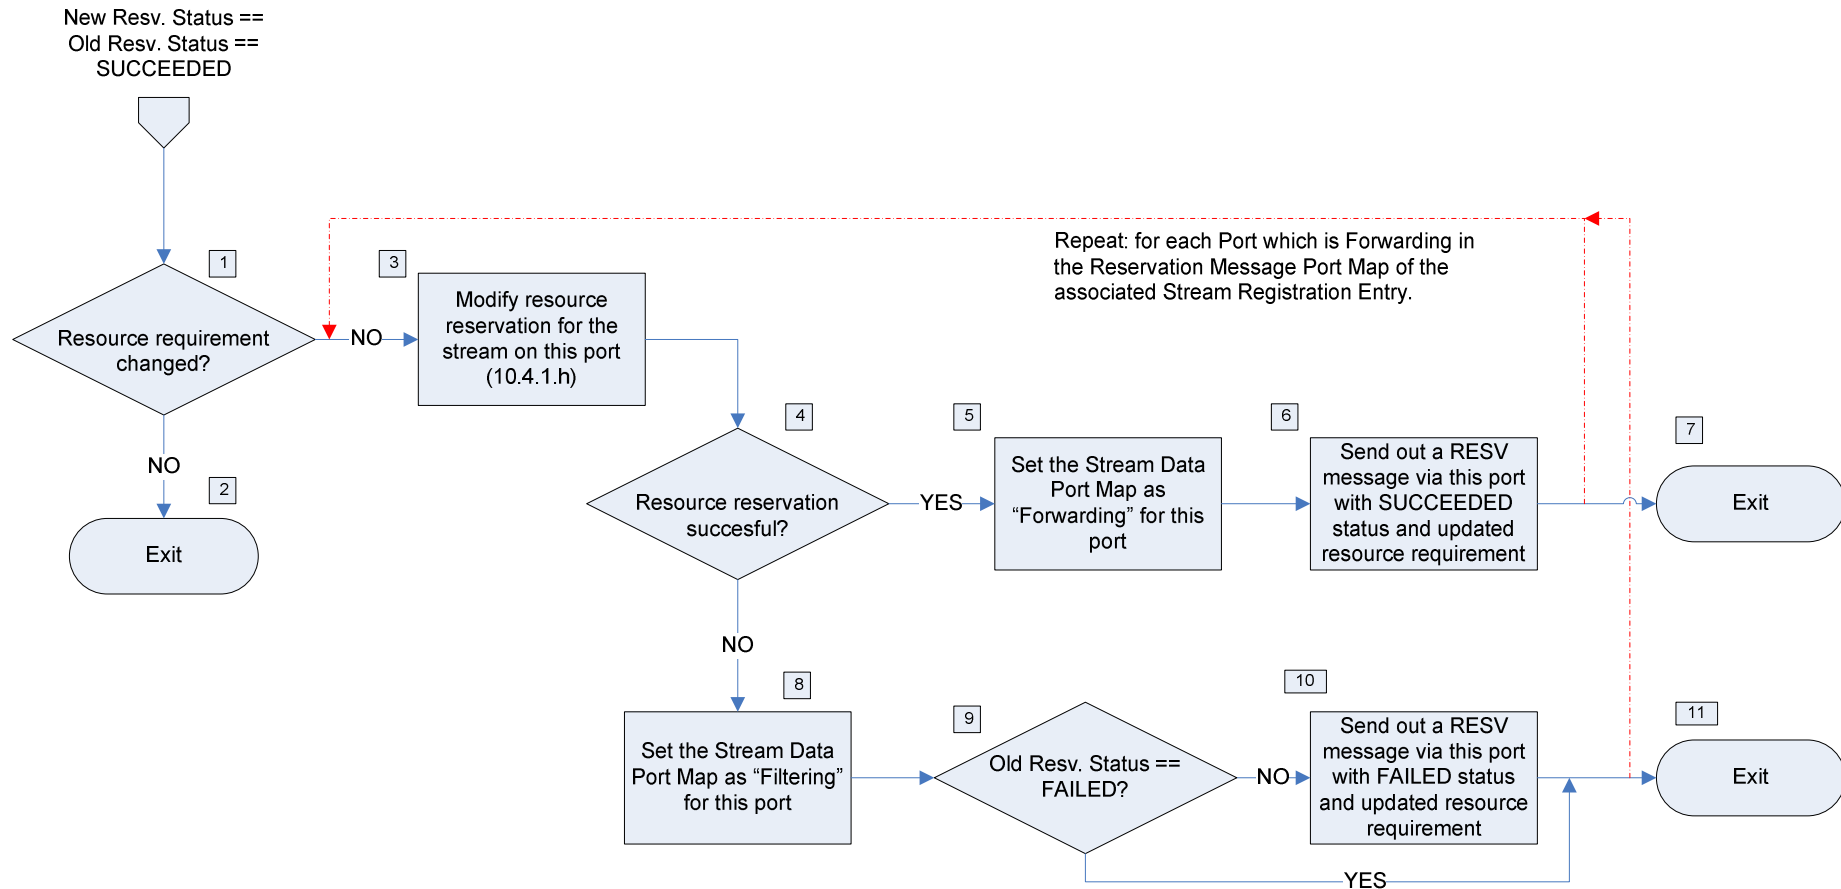

Processing of Reservation Messages in SRP

Felix Feng
Samsung
Oct. 31. 2006

On receipt of Reservation Messages - I

On receipt of Reservation Messages - II

On receipt of Reservation Messages -III

On receipt of Reservation Messages -IV

Expiration of Reservation message timer

Expiration of Refresh timer