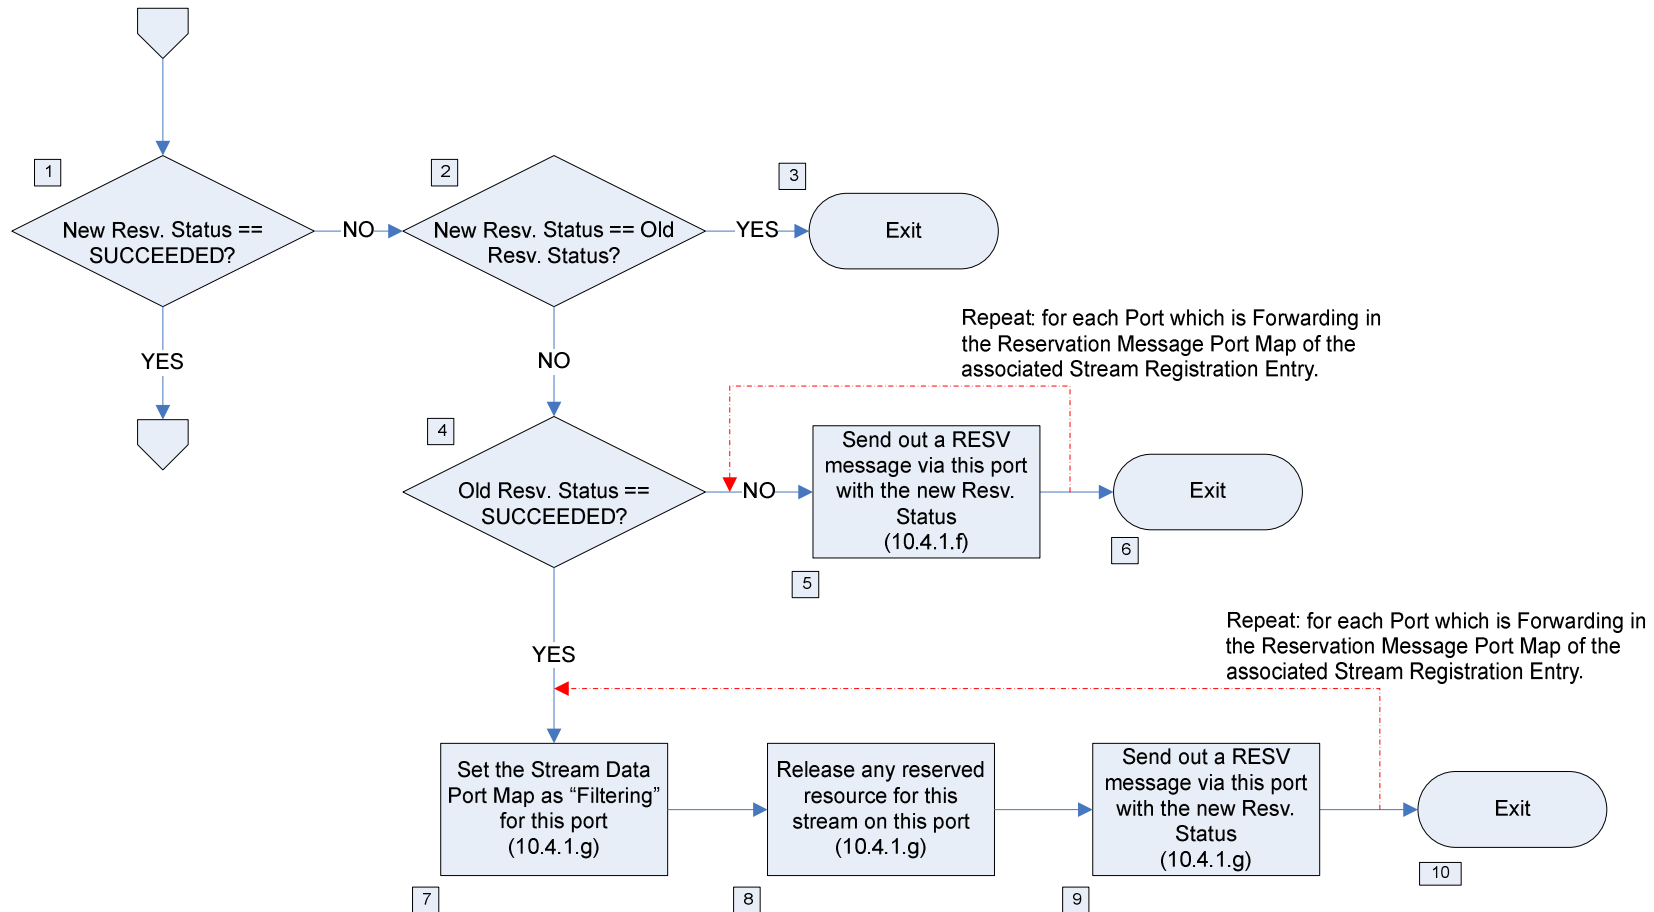

Processing of Reservation Messages in SRP

Felix Feng
Samsung
Oct. 31. 2006

On receipt of Reservation Messages - I

On receipt of Reservation Messages - II

On receipt of Reservation Messages -III

On receipt of Reservation Messages -IV

Expiration of Reservation message timer

Expiration of Refresh timer