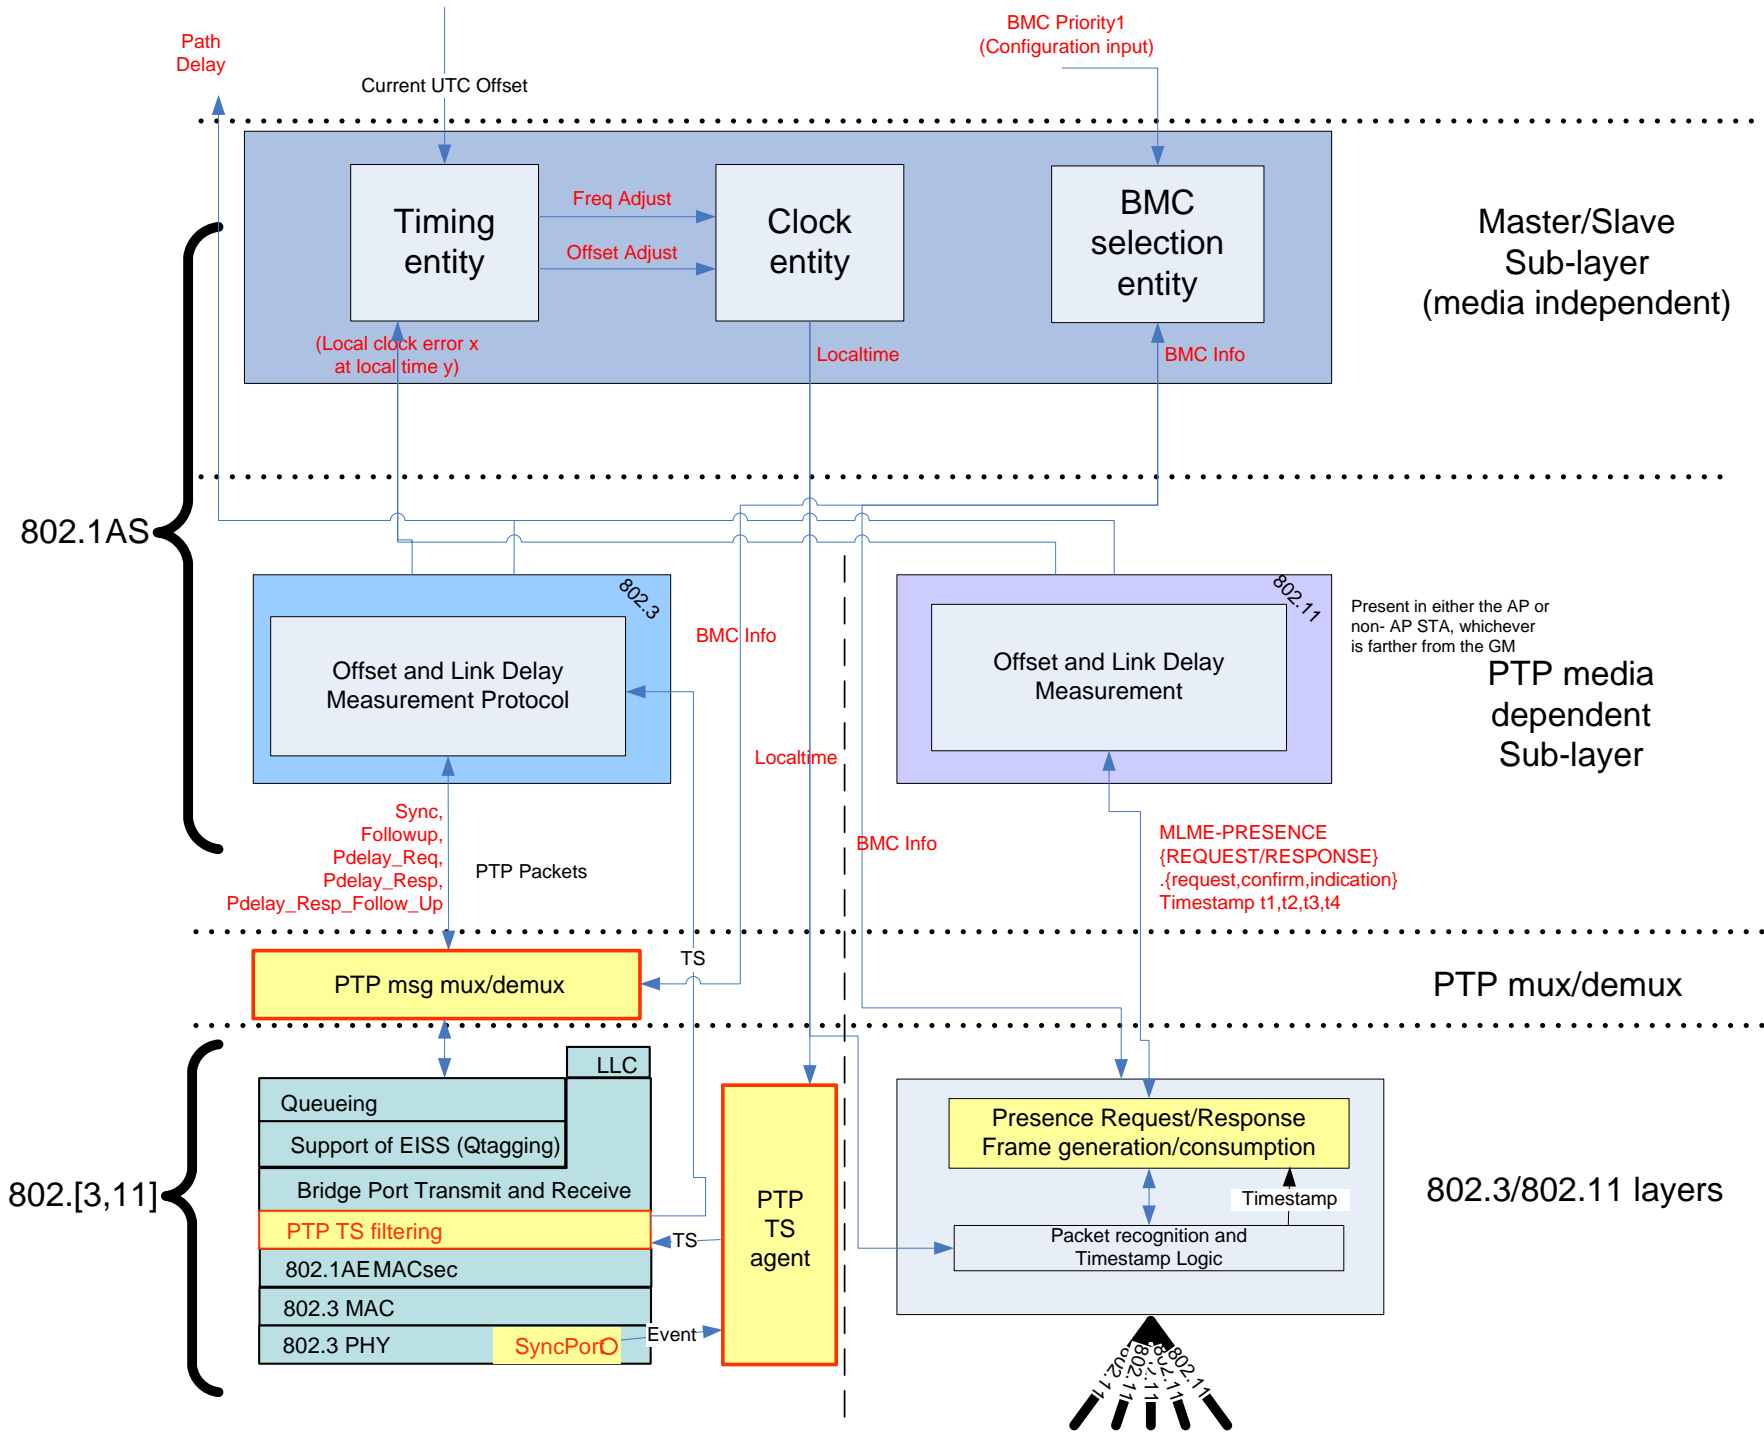

# Updated layering

Kevin Stanton

3/19/2007

# BMC Info

Bits								Octets	Offset
7	6	5	4	3	2	1	0		
<del>header (Clause 12.2)</del>								34	0
<del>originTimestamp</del>								10	34
currentUTCOffset								2	44
timescaleInUse								2	46
<del>announceFlags</del>								2	48
<del>stepsRemoved</del> Needed?								2	50
grandmasterPortIdentity								10	52
grandmasterClockQuality								4	62
grandmasterPriority1								1	66
grandmasterPriority2								1	67
<del>parentPortIdentity</del>								10	68
<del>localClockQuality</del>								4	78
<del>observedParentClockPhaseChangeRate</del>								4	82
scaledLogObservedParentVariance								2	86