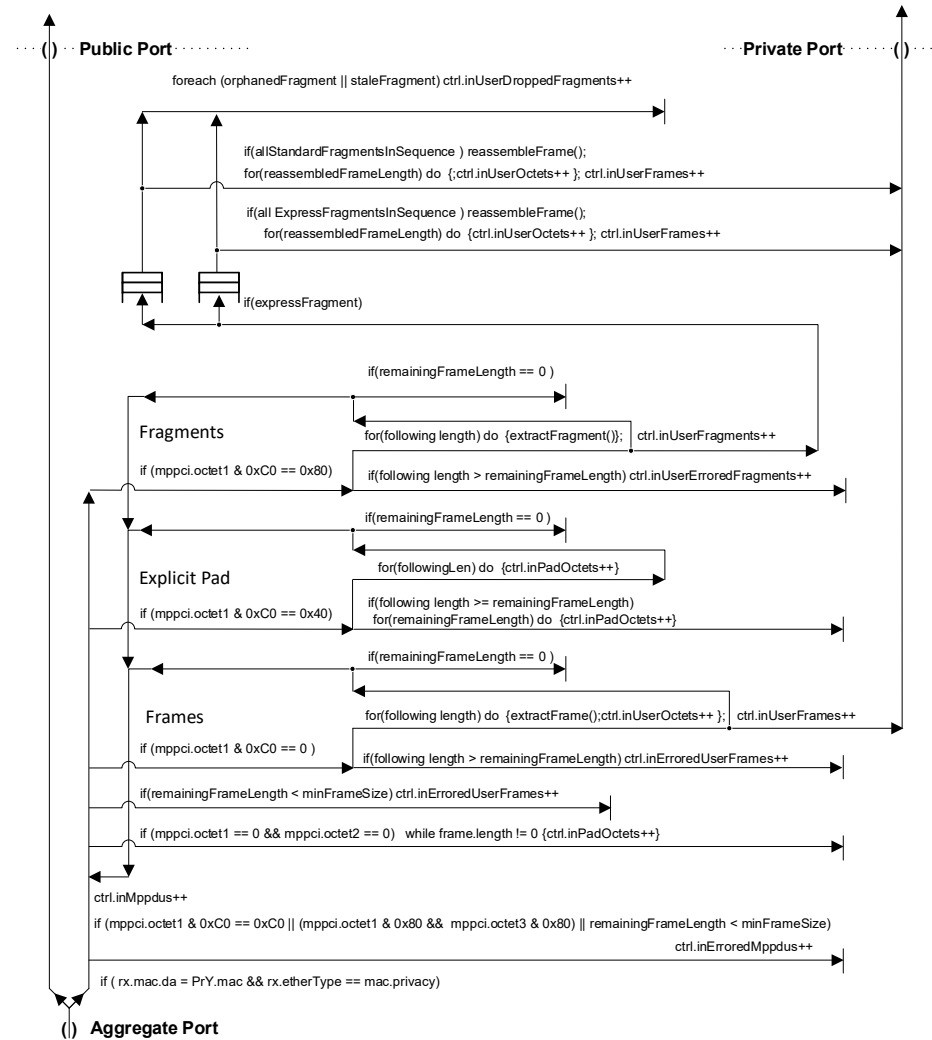

MAC Privacy Detail

Tests and their consequences are annotated in this diagram using the computer language 'C++' (ISO/IEC 14882), with variable names corresponding to abbreviations of the text of this clause (10), which takes precedence.