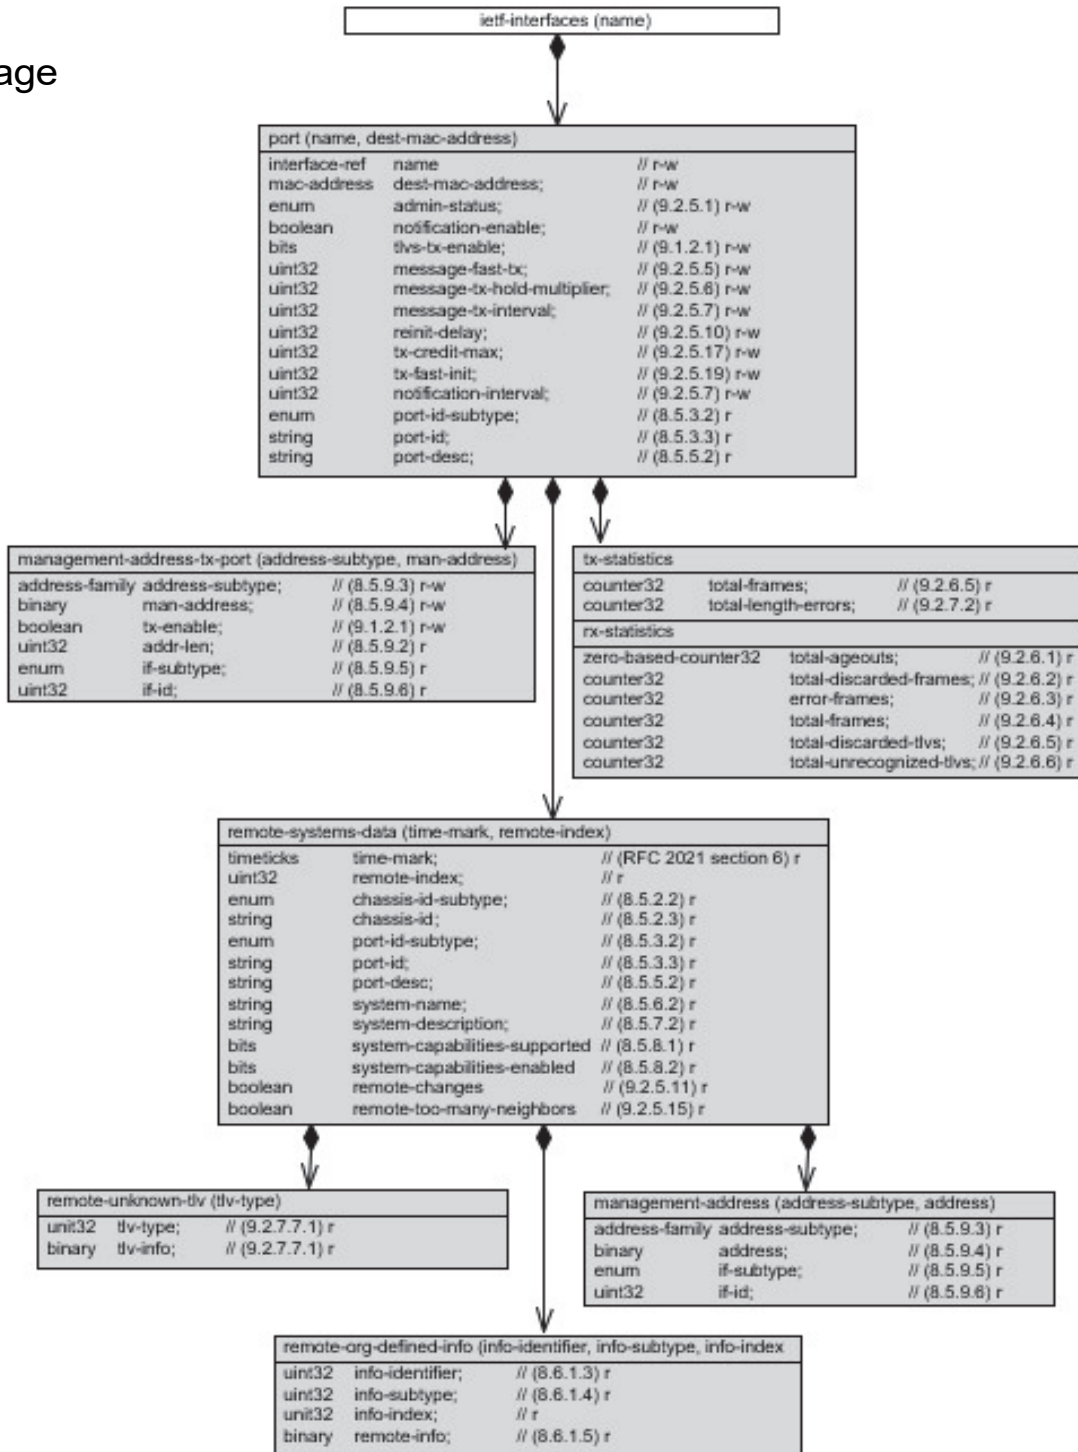

1

JPG Image

Figure 12-3—LLDP Port Configuration and Monitoring Objects

Native Framemaker