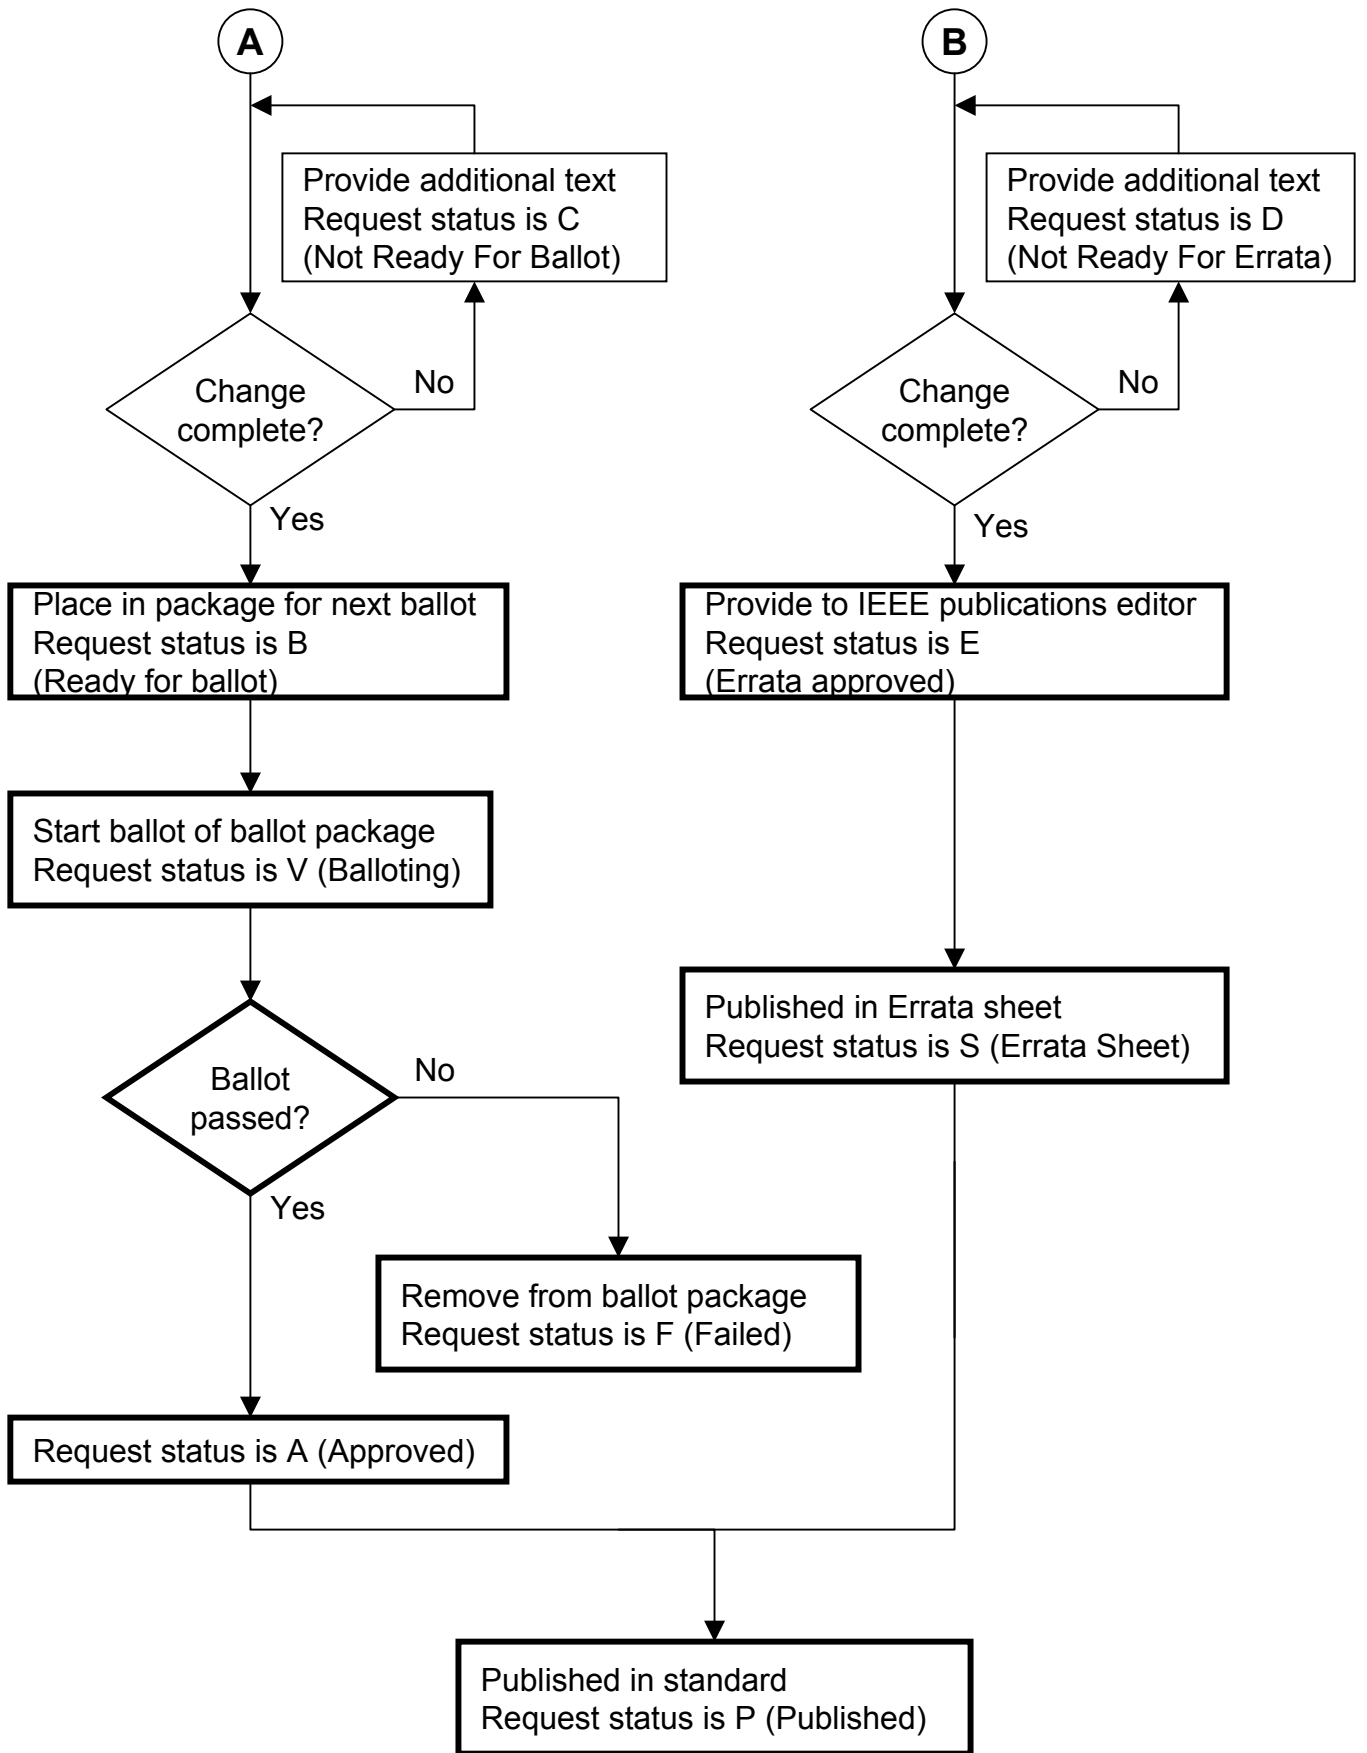

# IEEE 802.17 Maintenance Process

<b>Symbol</b>	<b>Status</b>
A	Approved
B	Ready for ballot
C	Not ready for ballot
D	Not ready for errata
E	Errata approved
F	Ballot failed
I	Incomplete
J	Rejected
P	Published in standard
R	Request received
S	Published in errata sheet
T	Technical experts review
V	Balloting
W	Withdrawn