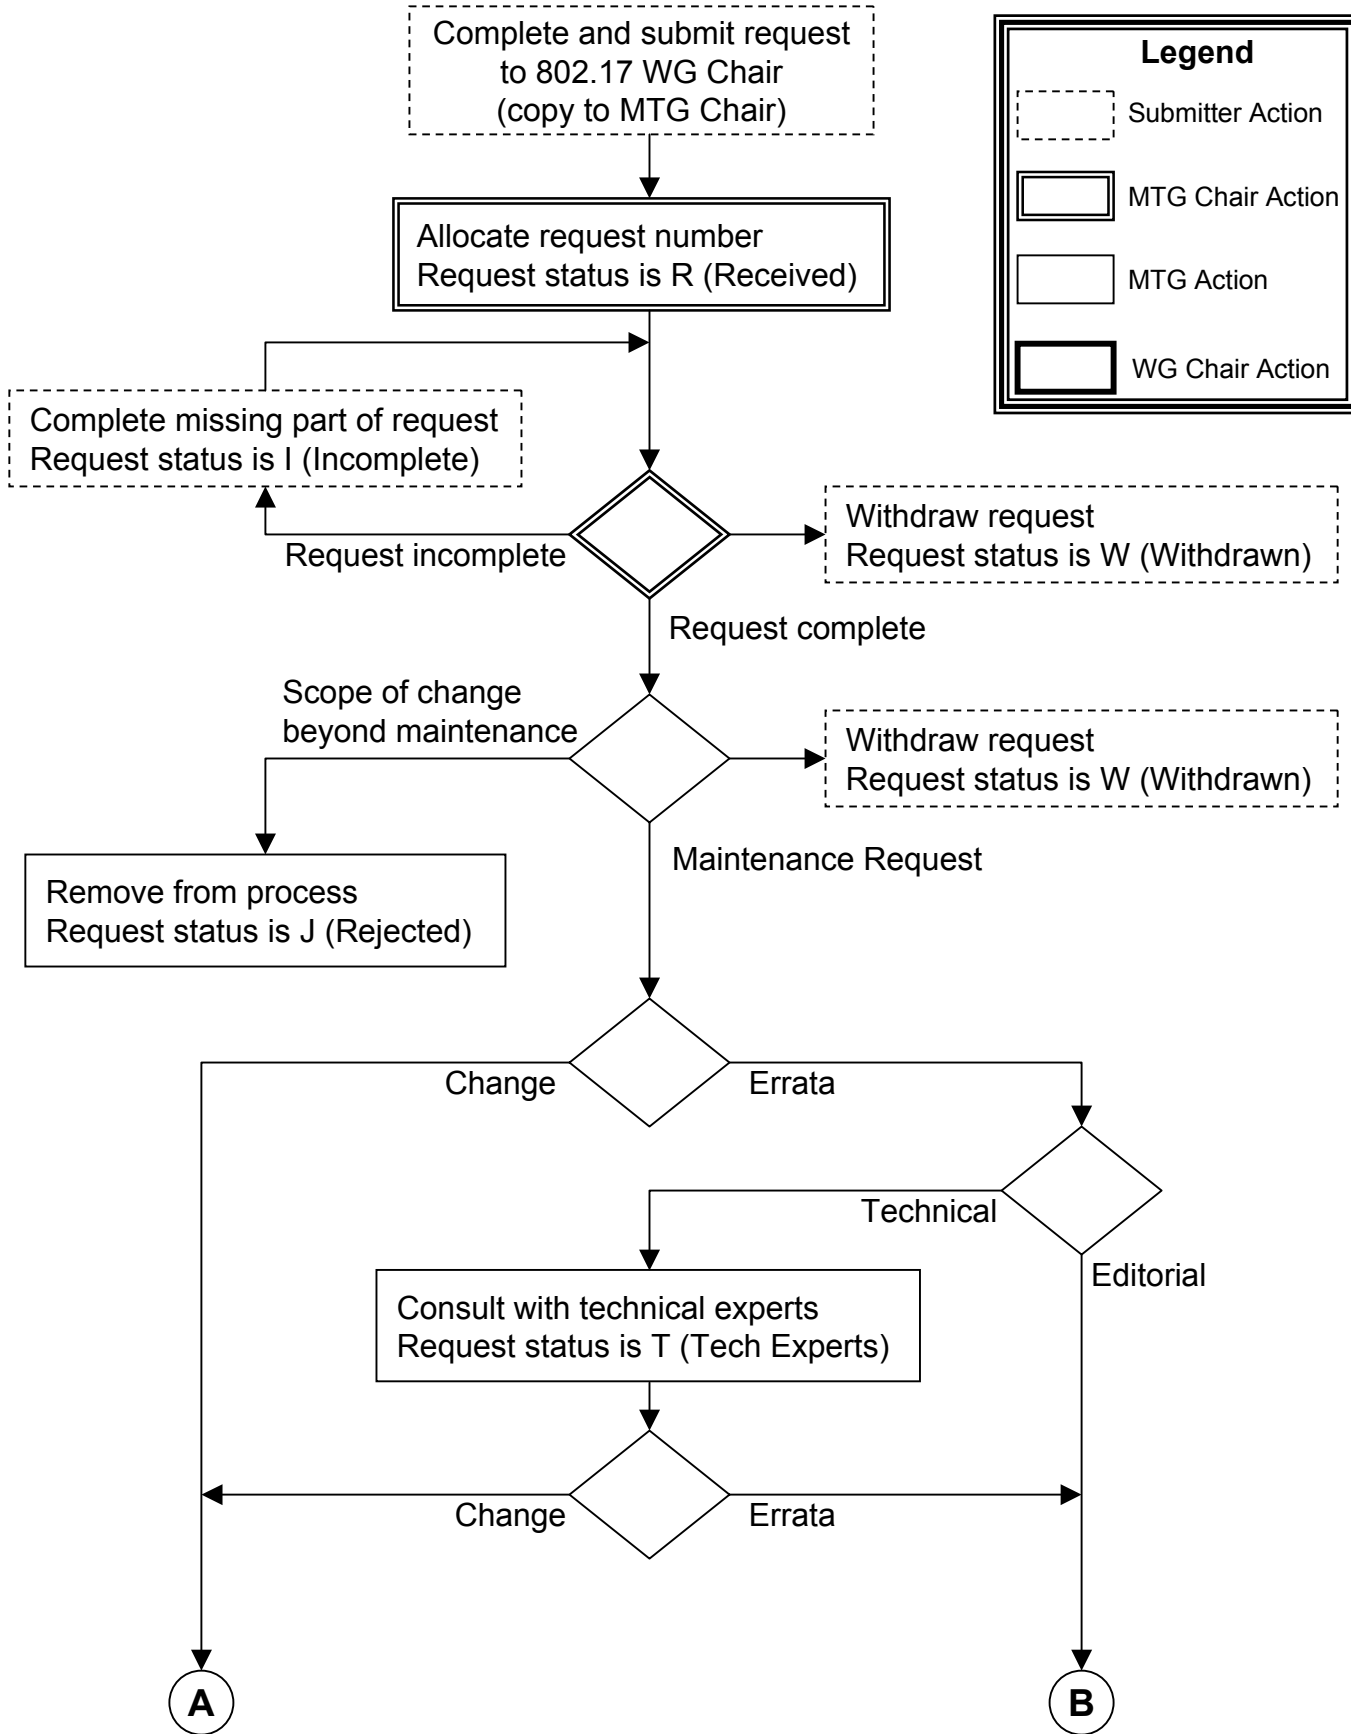

# IEEE 802.17 Maintenance Process

<b>Symbol</b>	<b>Status</b>
A	Approved
B	Ready for ballot
C	Not ready for ballot
D	Not ready for errata
E	Errata approved
F	Ballot failed
I	Incomplete
J	Rejected
P	Published in standard
R	Request received
S	Published in errata sheet
T	Technical experts review
V	Balloting
W	Withdrawn