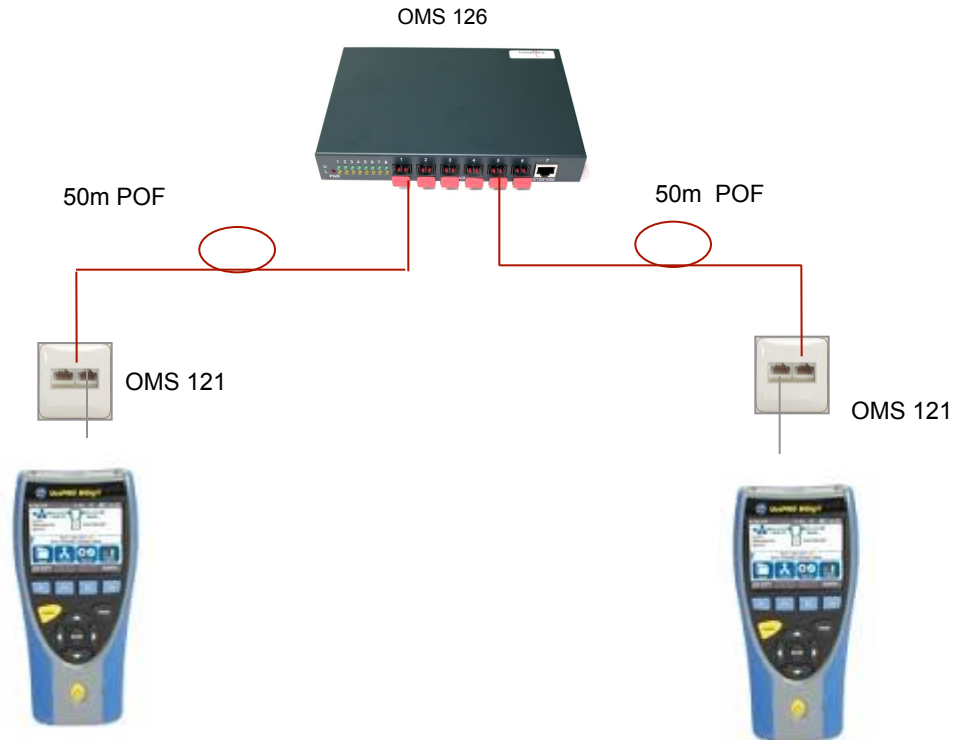

Messaufbau

Port zu	Port
RJ45-1	POF
RJ45-2	POF
RJ45-1	RJ45-2

Basis Messung: RFC 2544

- 1) Voll Duplex 1 Gbps 50m
- 2) Voll Duplex Messung gegen 100Mbps OMS121UP
- 3) Test Adaptive Bandbreite: 70m POF; 80m POF

POF Kabel —
 Cat 5 Kabel —

* Depends on used codec

** Depends on used engine

Measurement Criteria for Optical Home Network

RFC Full -Duplex Test

Messungen Abnahme

Port zu	Port	Port zu	Port
1	2	RJ45-1	1
1	3	RJ45-1	2
1	4	RJ45-1	3
1	5	RJ45-1	4
1	6	RJ45-1	5
2	3	RJ45-1	6
2	4	RJ45-1	RJ45-2
2	5	RJ45-2	1
2	6	RJ45-2	2
3	4	RJ45-2	3
3	5	RJ45-2	4
3	6	RJ45-2	5
4	5	RJ45-2	6
4	6		
5	6		

Measurement Criteria for Optical Home Network

Messungen Abnahme

ITU Service Test 1

POF Kabel
Cat 5 Kabel

Port zu	Port	Port zu	Port
1	2	RJ45-1	1
1	3	RJ45-1	2
1	4	RJ45-1	3
1	5	RJ45-1	4
1	6	RJ45-1	5
2	3	RJ45-1	6
2	4	RJ45-1	RJ45-2
2	5	RJ45-2	1
2	6	RJ45-2	2
3	4	RJ45-2	3
3	5	RJ45-2	4
3	6	RJ45-2	5
4	5	RJ45-2	6
4	6		
5	6		