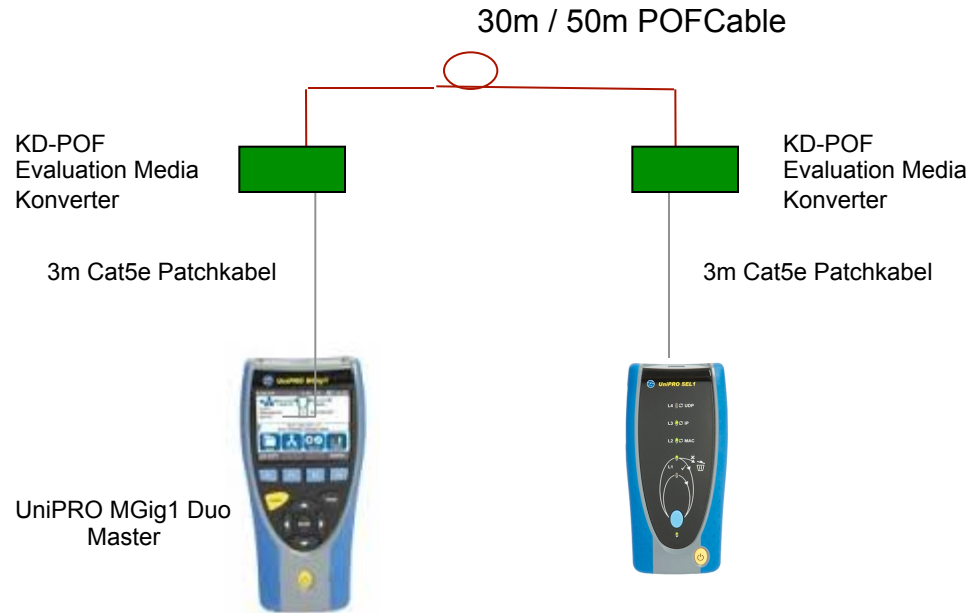

A Proposal for Measurement Criteria for Optical Home Network

Measurement Criteria for Optical Home Network

Measurement Method:

- 1) RFC 2544 TEST
- 2) ITU Y 1564 Test
- 3) Functional application test (IGMP Snooping etc...)
 - 1) A1 Telekom Austria
 - 2) Swisscom
 - 3) and others ...

Measurement Criteria for Optical Home Network

Referenz Messung: RFC 2544

1) Voll Duplex 1 Gbps 50m

2) Voll Duplex Messung gegen 100Mbps OMS121UP

POF Kabel 
Cat 5e Kabel 

DATA LIGHT Abnahmekriterien Optisches Heimnetzwerk

Messaufbau

Port zu	Port
RJ45-1	POF
RJ45-2	POF
RJ45-1	RJ45-2

Basis Messung: RFC 2544

- 1) Voll Duplex 1 Gbps 50m
- 2) Voll Duplex Messung gegen 100Mbps OMS121UP
- 3) Test Adaptive Bandbreite: 70m POF; 80m POF

POF Kabel —
 Cat 5 Kabel —

* Depends on used codec

** Depends on used engine

Measurement Criteria for Optical Home Network

RFC Full -Duplex Test

Messungen Abnahme

Port zu	Port	Port zu	Port
1	2	RJ45-1	1
1	3	RJ45-1	2
1	4	RJ45-1	3
1	5	RJ45-1	4
1	6	RJ45-1	5
2	3	RJ45-1	6
2	4	RJ45-1	RJ45-2
2	5	RJ45-2	1
2	6	RJ45-2	2
3	4	RJ45-2	3
3	5	RJ45-2	4
3	6	RJ45-2	5
4	5	RJ45-2	6
4	6		
5	6		