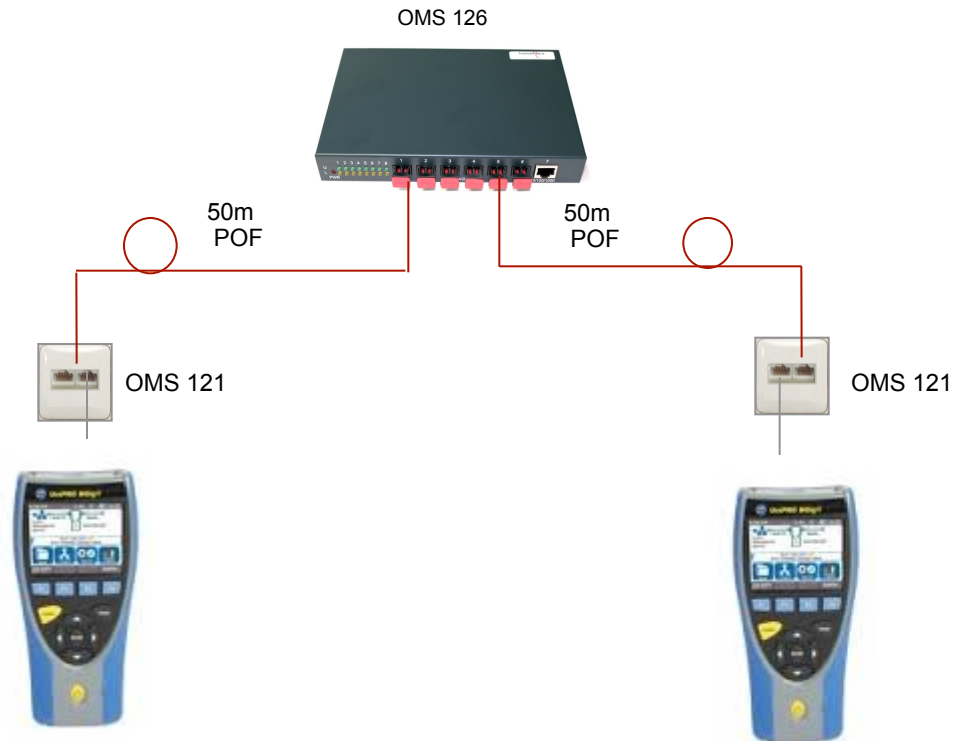

Messaufbau

Port zu	Port
RJ45-1	POF
RJ45-2	POF
RJ45-1	RJ45-2

Basis Messung: RFC 2544

- 1) Voll Duplex 1 Gbps 50m
- 2) Voll Duplex Messung gegen 100Mbps OMS121UP
- 3) Test Adaptive Bandbreite: 70m POF; 80m POF

POF Kabel
Cat 5e Kabel

Measurement Criteria for Optical Home Network

ITU-Y1564 Measurement and SLA

1) Minimum Bandwidth

2) Maximum Bandwidth

Port zu	Port
RJ45-1	POF
RJ45-2	POF
RJ45-1	RJ45-2

Service	Minimum Bandwidth	Maximum Bandwidth	Packet Size (EMIX)	Packet Loss (FL)	Delay (FTD)	Jitter (FDV)	References
IP-TV	20 Mbps	200 Mbps	1280	<0,1%	<200ms	<50ms	ETSI
VOIP	8-64 Kbps*	2 Mbps	64-256*	<5%	<150ms	minimal	ITU G114,
Gaming	56 Kbps	2 Mbps	64	**3%-35%	<100ms	<10ms	ETSI, Game Traffic Report
Internet	7 Mbps	20 Mbps	1518	<0,1%	<200ms	<10ms	Google Support, ETSI

POF Kabel —
 Cat 5 Kabel —

* Depends on used codec

** Depends on used engine

Measurement Criteria for Optical Home Network

RFC Full -Duplex Test

Messungen Abnahme

Port zu	Port	Port zu	Port
1	2	RJ45-1	1
1	3	RJ45-1	2
1	4	RJ45-1	3
1	5	RJ45-1	4
1	6	RJ45-1	5
2	3	RJ45-1	6
2	4	RJ45-1	RJ45-2
2	5	RJ45-2	1
2	6	RJ45-2	2
3	4	RJ45-2	3
3	5	RJ45-2	4
3	6	RJ45-2	5
4	5	RJ45-2	6
4	6		
5	6		