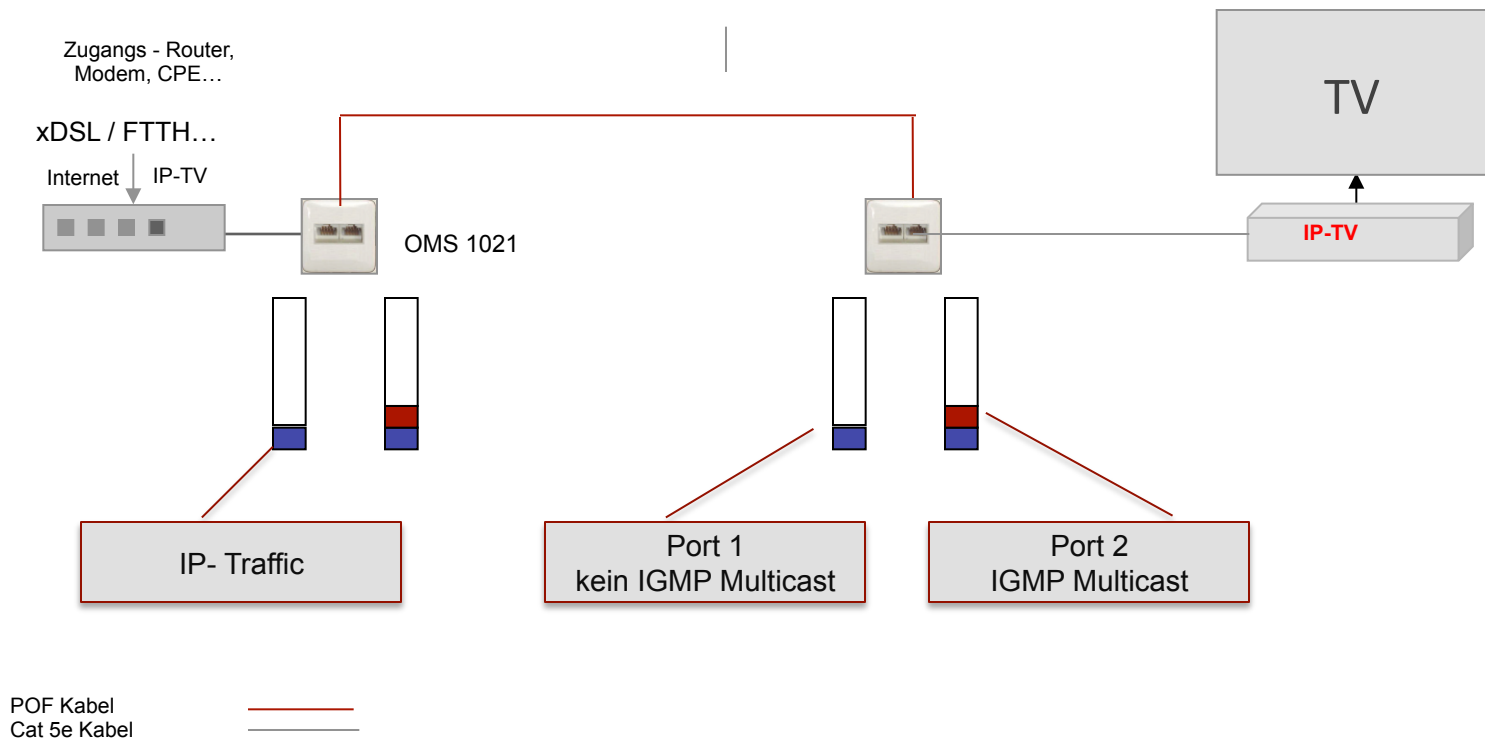

Messaufbau

Port zu	Port
RJ45-1	POF
RJ45-2	POF
RJ45-1	RJ45-2

Basis Messung: RFC 2544

- 1) Voll Duplex 1 Gbps 50m
- 2) Voll Duplex Messung gegen 100Mbps OMS121UP
- 3) Test Adaptive Bandbreite: 70m POF; 80m POF

POF Kabel —
 Cat 5 Kabel —

* Depends on used codec

** Depends on used engine

Measurement Criteria for Optical Home Network

RFC Full -Duplex Test

Messungen Abnahme

Port zu	Port	Port zu	Port
1	2	RJ45-1	1
1	3	RJ45-1	2
1	4	RJ45-1	3
1	5	RJ45-1	4
1	6	RJ45-1	5
2	3	RJ45-1	6
2	4	RJ45-1	RJ45-2
2	5	RJ45-2	1
2	6	RJ45-2	2
3	4	RJ45-2	3
3	5	RJ45-2	4
3	6	RJ45-2	5
4	5	RJ45-2	6
4	6		
5	6		

Measurement Criteria for Optical Home Network

Messungen Abnahme

ITU Service Test 1

POF Kabel
Cat 5 Kabel

Port zu	Port	Port zu	Port
1	2	RJ45-1	1
1	3	RJ45-1	2
1	4	RJ45-1	3
1	5	RJ45-1	4
1	6	RJ45-1	5
2	3	RJ45-1	6
2	4	RJ45-1	RJ45-2
2	5	RJ45-2	1
2	6	RJ45-2	2
3	4	RJ45-2	3
3	5	RJ45-2	4
3	6	RJ45-2	5
4	5	RJ45-2	6
4	6		
5	6		

Measurement Criteria for Optical Home Network

IGMP Test – Link POF Gigabit Switch

Measurement Criteria for Optical Home Network

IGMP Test – POF Gigabit System

POF Kabel
Cat 5e Kabel