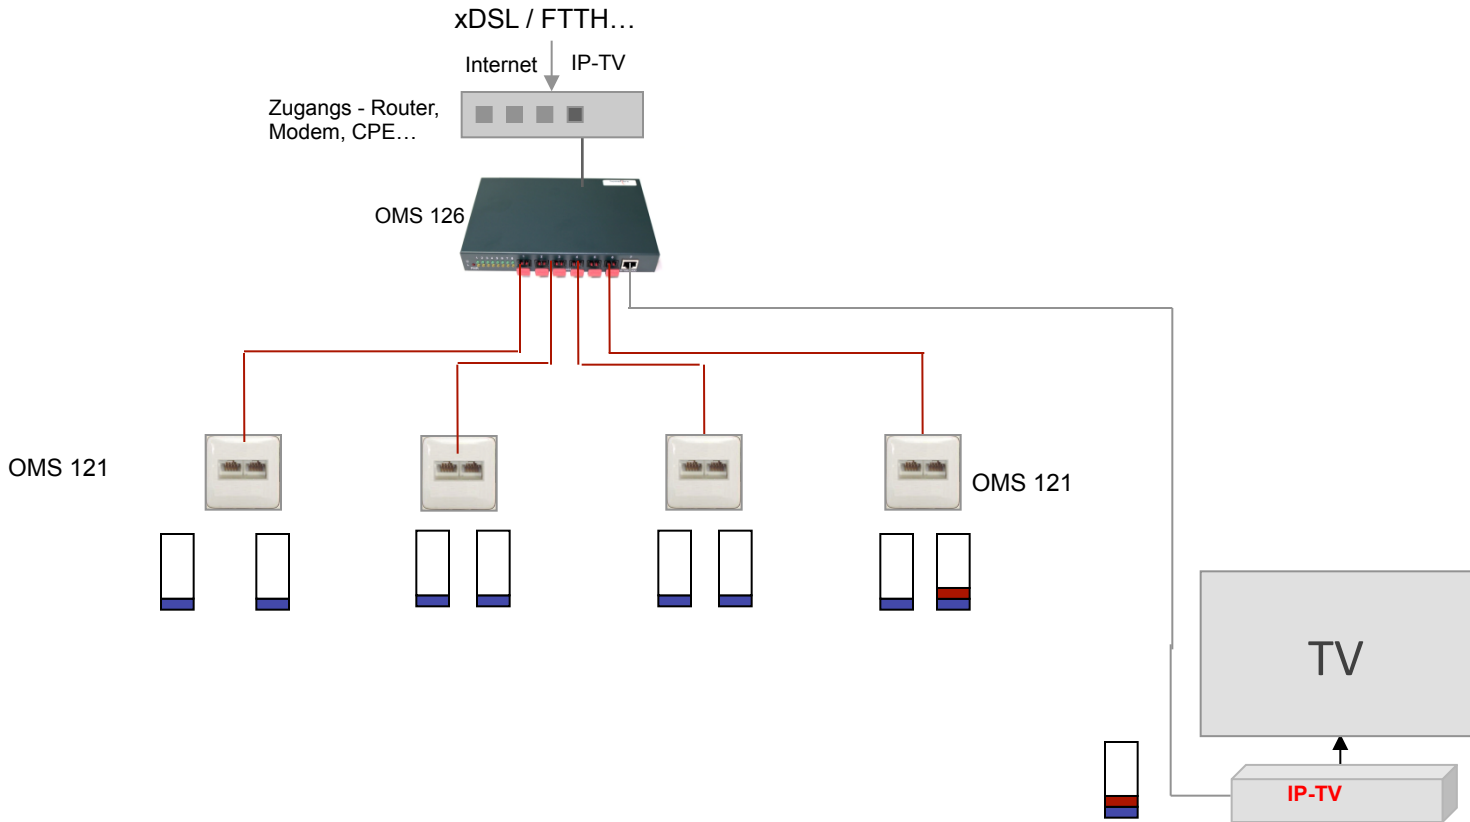

POF Kabel —
 Cat 5 Kabel —

* Depends on used codec

** Depends on used engine

Measurement Criteria for Optical Home Network

RFC Full -Duplex Test

Messungen Abnahme

Port zu	Port	Port zu	Port
1	2	RJ45-1	1
1	3	RJ45-1	2
1	4	RJ45-1	3
1	5	RJ45-1	4
1	6	RJ45-1	5
2	3	RJ45-1	6
2	4	RJ45-1	RJ45-2
2	5	RJ45-2	1
2	6	RJ45-2	2
3	4	RJ45-2	3
3	5	RJ45-2	4
3	6	RJ45-2	5
4	5	RJ45-2	6
4	6		
5	6		

Measurement Criteria for Optical Home Network

Messungen Abnahme

ITU Service Test 1

POF Kabel
Cat 5 Kabel

Port zu	Port	Port zu	Port
1	2	RJ45-1	1
1	3	RJ45-1	2
1	4	RJ45-1	3
1	5	RJ45-1	4
1	6	RJ45-1	5
2	3	RJ45-1	6
2	4	RJ45-1	RJ45-2
2	5	RJ45-2	1
2	6	RJ45-2	2
3	4	RJ45-2	3
3	5	RJ45-2	4
3	6	RJ45-2	5
4	5	RJ45-2	6
4	6		
5	6		

Measurement Criteria for Optical Home Network

IGMP Test – Link POF Gigabit Switch

Measurement Criteria for Optical Home Network

IGMP Test – POF Gigabit System

POF Kabel
Cat 5e Kabel