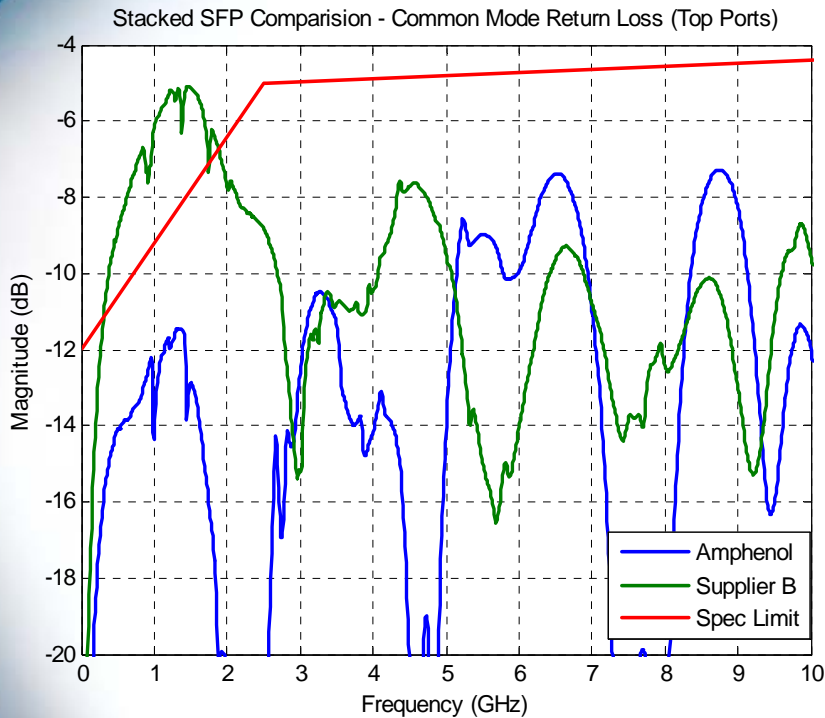

End of the cable SOLT

Effect of Spirent Host Compliance Card

Receptacle Comparison (12ps)

Standard SFP+ Testcard

Stacked SFP Comparison Measurements

Top port Stacked Sfp+

Common Mode Return Loss

Differential Return Loss

Stacked SFP Comparison - Differential Return Loss (Top Ports)

Stacked SFP Comparison - Differential Return Loss (Bottom Ports)

NEXT Crosstalk

Mode Conversion

Stacked SFP Comparison - Mode Conversion (Sdc) (Top Ports)

Stacked SFP Comparison - Mode Conversion (Scd) (Top Ports)

Stacked SFP Comparison - Mode Conversion (Sdc) (Bottom Ports)

Stacked SFP Comparison - Mode Conversion (Scd) (Bottom Ports)

1/21/2010

21

Insertion loss