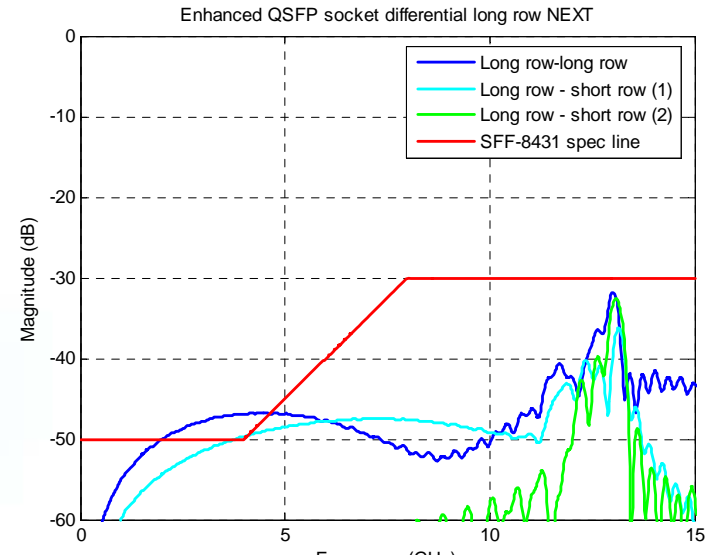

1/21/2010

9

Individual near-end crosstalk sources

Current

Enhanced

1/21/2010

10

Individual near-end crosstalk sources

Current

1/21/2010

Enhanced

11

Amphenol

SFP+ Stacked

Compliance Board measurements

Compliance Board Measurements

End of the cable SOLT

Effect of Spirent Host Compliance Card

Receptacle Comparison (12ps)

Standard SFP+ Testcard

Stacked SFP Comparison Measurements

Top port Stacked Sfp+

Common Mode Return Loss

Differential Return Loss