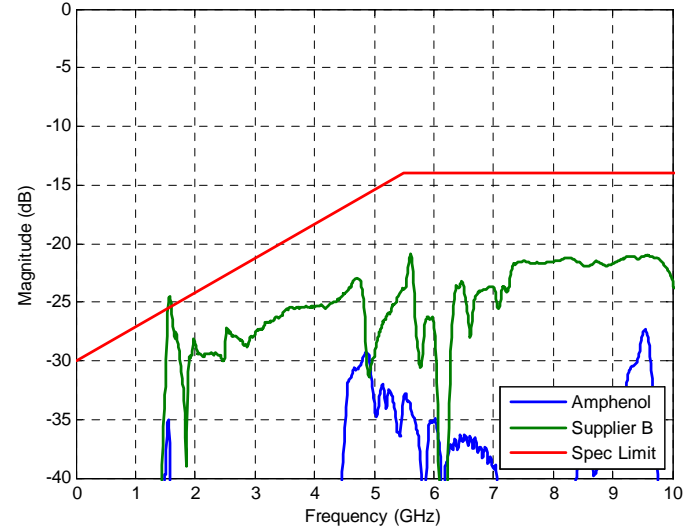

End of the cable SOLT

Effect of Spirent Host Compliance Card

Receptacle Comparison (12ps)

Standard SFP+ Testcard

Stacked SFP Comparison Measurements

Top port Stacked Sfp+

Common Mode Return Loss

Differential Return Loss

Stacked SFP Comparison - Differential Return Loss (Top Ports)

Stacked SFP Comparison - Differential Return Loss (Bottom Ports)

NEXT Crosstalk

Mode Conversion

Stacked SFP Comparison - Mode Conversion (Sdc) (Top Ports)

Stacked SFP Comparison - Mode Conversion (Scd) (Top Ports)

Stacked SFP Comparison - Mode Conversion (Sdc) (Bottom Ports)

Stacked SFP Comparison - Mode Conversion (Scd) (Bottom Ports)

1/21/2010

21

Insertion loss