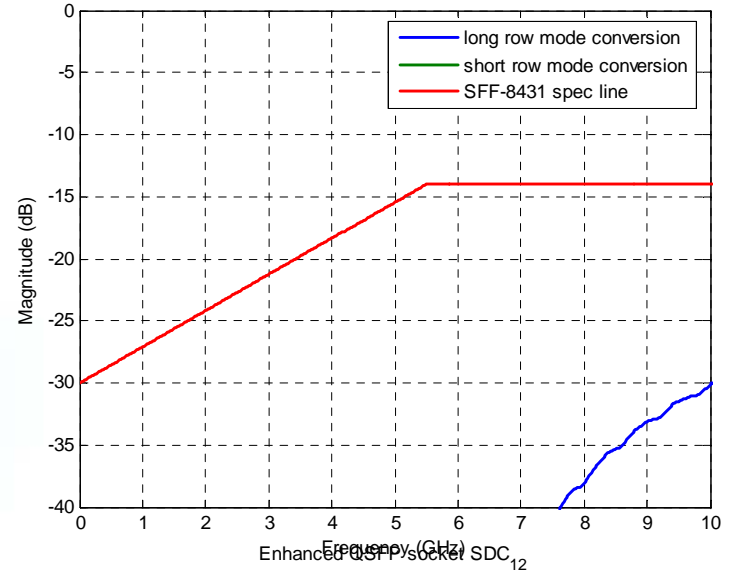

Enhanced QSFP socket SCD₁₂