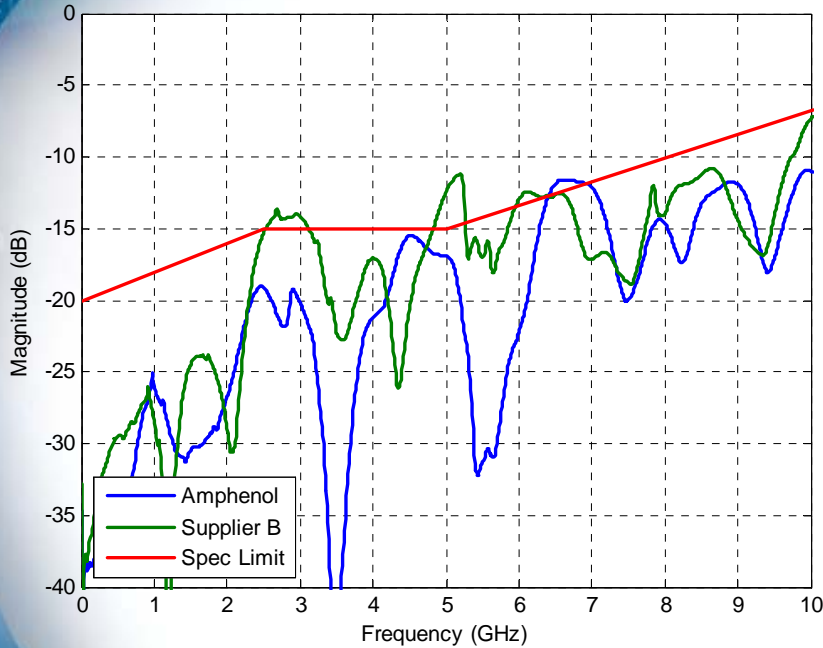

End of the cable SOLT

Effect of Spirent Host Compliance Card

Receptacle Comparison (12ps)

Standard SFP+ Testcard

Stacked SFP Comparison Measurements

Top port Stacked Sfp+

Common Mode Return Loss

Differential Return Loss

Stacked SFP Comparison - Differential Return Loss (Top Ports)

Stacked SFP Comparison - Differential Return Loss (Bottom Ports)

NEXT Crosstalk

Mode Conversion

Stacked SFP Comparison - Mode Conversion (Sdc) (Top Ports)