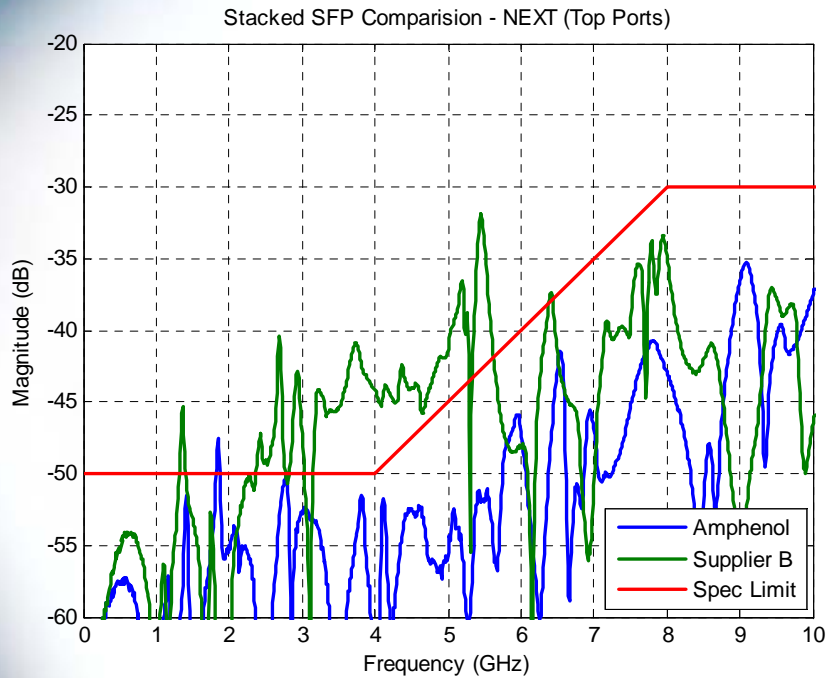

End of the cable SOLT

Effect of Spirent Host Compliance Card

Receptacle Comparison (12ps)

Standard SFP+ Testcard

Stacked SFP Comparison Measurements

Top port Stacked Sfp+

Common Mode Return Loss

Differential Return Loss

Stacked SFP Comparison - Differential Return Loss (Top Ports)

Stacked SFP Comparison - Differential Return Loss (Bottom Ports)

NEXT Crosstalk

Mode Conversion

Stacked SFP Comparison - Mode Conversion (Sdc) (Top Ports)

Stacked SFP Comparison - Mode Conversion (Scd) (Top Ports)

Stacked SFP Comparison - Mode Conversion (Sdc) (Bottom Ports)

Stacked SFP Comparison - Mode Conversion (Scd) (Bottom Ports)

1/21/2010

21

Insertion loss