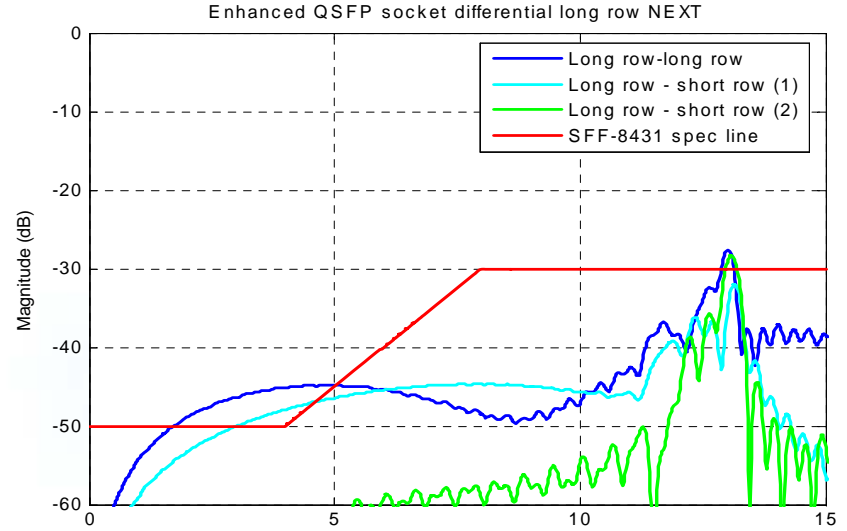

Individual near-end crosstalk sources

Current

Enhanced

1/21/2010

10