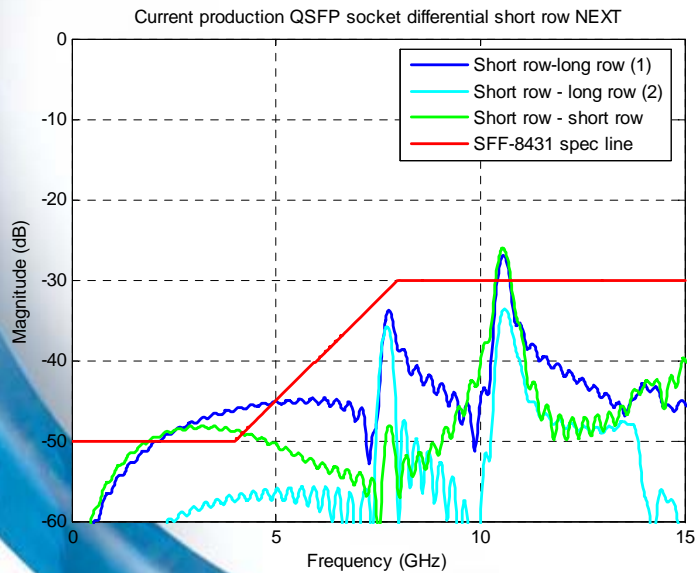

Current

1/21/2010

Enhanced

11

Amphenol

SFP+ Stacked

Compliance Board measurements

Compliance Board Measurements