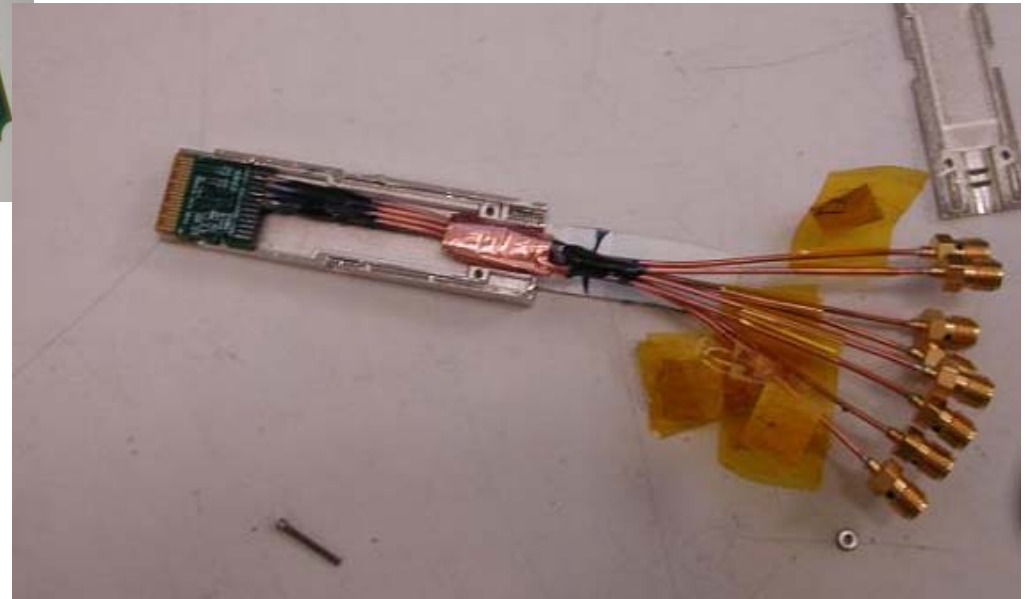

Improved QSFP and SFP+ Connectors

Brian Kirk, Greg McSorley
Amphenol Corp
January 26, 2010

Current QSFP

QSFP Receptacle Measurement Fixture

Measurement: Insertion Loss (TX3) and TX3 to TX1 Crosstalk (includes fixture)

QSFP NEXT Full Cable Assembly

Ansoft Corporation

QSFP NEXT Tx1Tx3

Nexxim1

Current vs. Enhanced QSFP against SFF-8431 (SFP) spec lines

Differential Insertion Loss

*(amplitude fixture corrected – SFF-8431 C.1.1 & C.1.2)

Differential Return Loss

Current

Enhanced

Common mode return loss

Current production QSFP socket SCC₁₁

Current

1/21/2010

Enhanced QSFP socket SCC₁₁