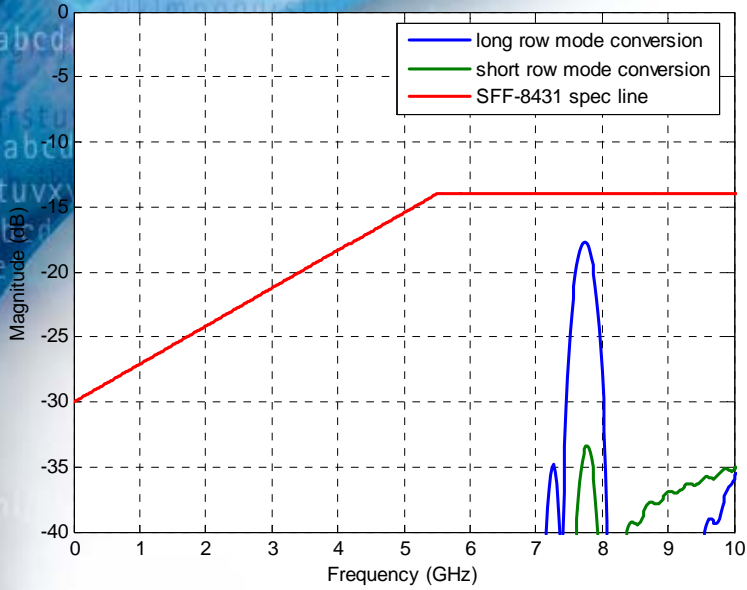

Current Mode conversion Enhanced

Current production QSFP socket SCD₁₂