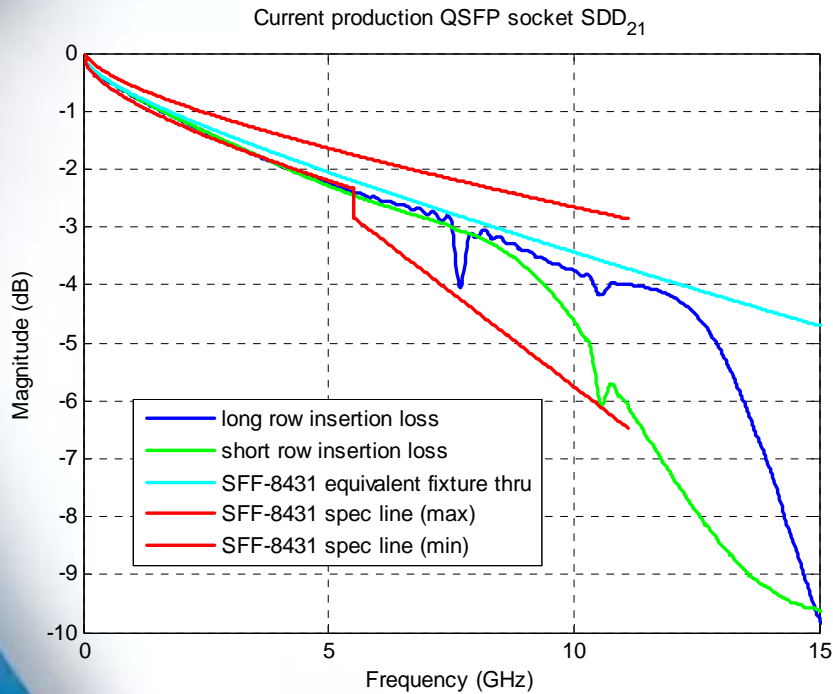

Improved QSFP and SFP+ Connectors

Brian Kirk, Greg McSorley
Amphenol Corp
January 26, 2010

Current QSFP

QSFP Receptacle Measurement Fixture

Measurement: Insertion Loss (TX3) and TX3 to TX1 Crosstalk (includes fixture)

QSFP NEXT Full Cable Assembly

Ansoft Corporation

QSFP NEXT Tx1Tx3

Nexxim1

Current vs. Enhanced QSFP against SFF-8431 (SFP) spec lines

Differential Insertion Loss

*(amplitude fixture corrected – SFF-8431 C.1.1 & C.1.2)

Differential Return Loss

Current

Enhanced

Common mode return loss

Current production QSFP socket SCC₁₁

Current

1/21/2010

Enhanced QSFP socket SCC₁₁