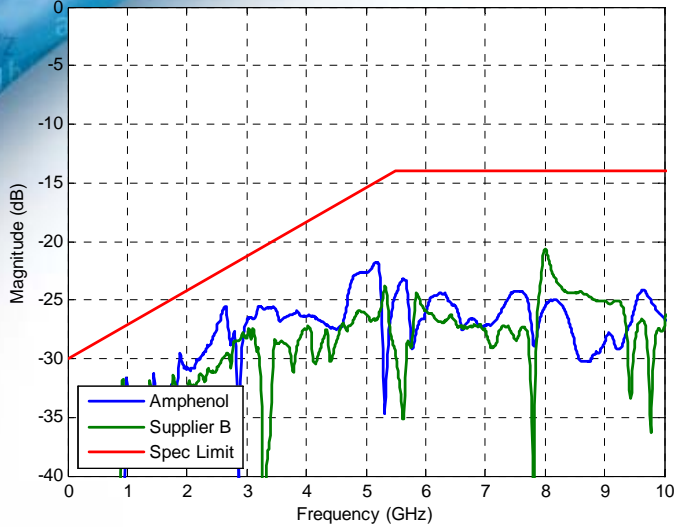

End of the cable SOLT

Effect of Spirent Host Compliance Card

Receptacle Comparison (12ps)

Standard SFP+ Testcard

Stacked SFP Comparison Measurements

Top port Stacked Sfp+

Common Mode Return Loss

Differential Return Loss

Stacked SFP Comparison - Differential Return Loss (Top Ports)

Stacked SFP Comparison - Differential Return Loss (Bottom Ports)

NEXT Crosstalk

Mode Conversion

Stacked SFP Comparison - Mode Conversion (Sdc) (Top Ports)

Stacked SFP Comparison - Mode Conversion (Scd) (Top Ports)

Stacked SFP Comparison - Mode Conversion (Sdc) (Bottom Ports)

Stacked SFP Comparison - Mode Conversion (Scd) (Bottom Ports)

1/21/2010

21

Insertion loss