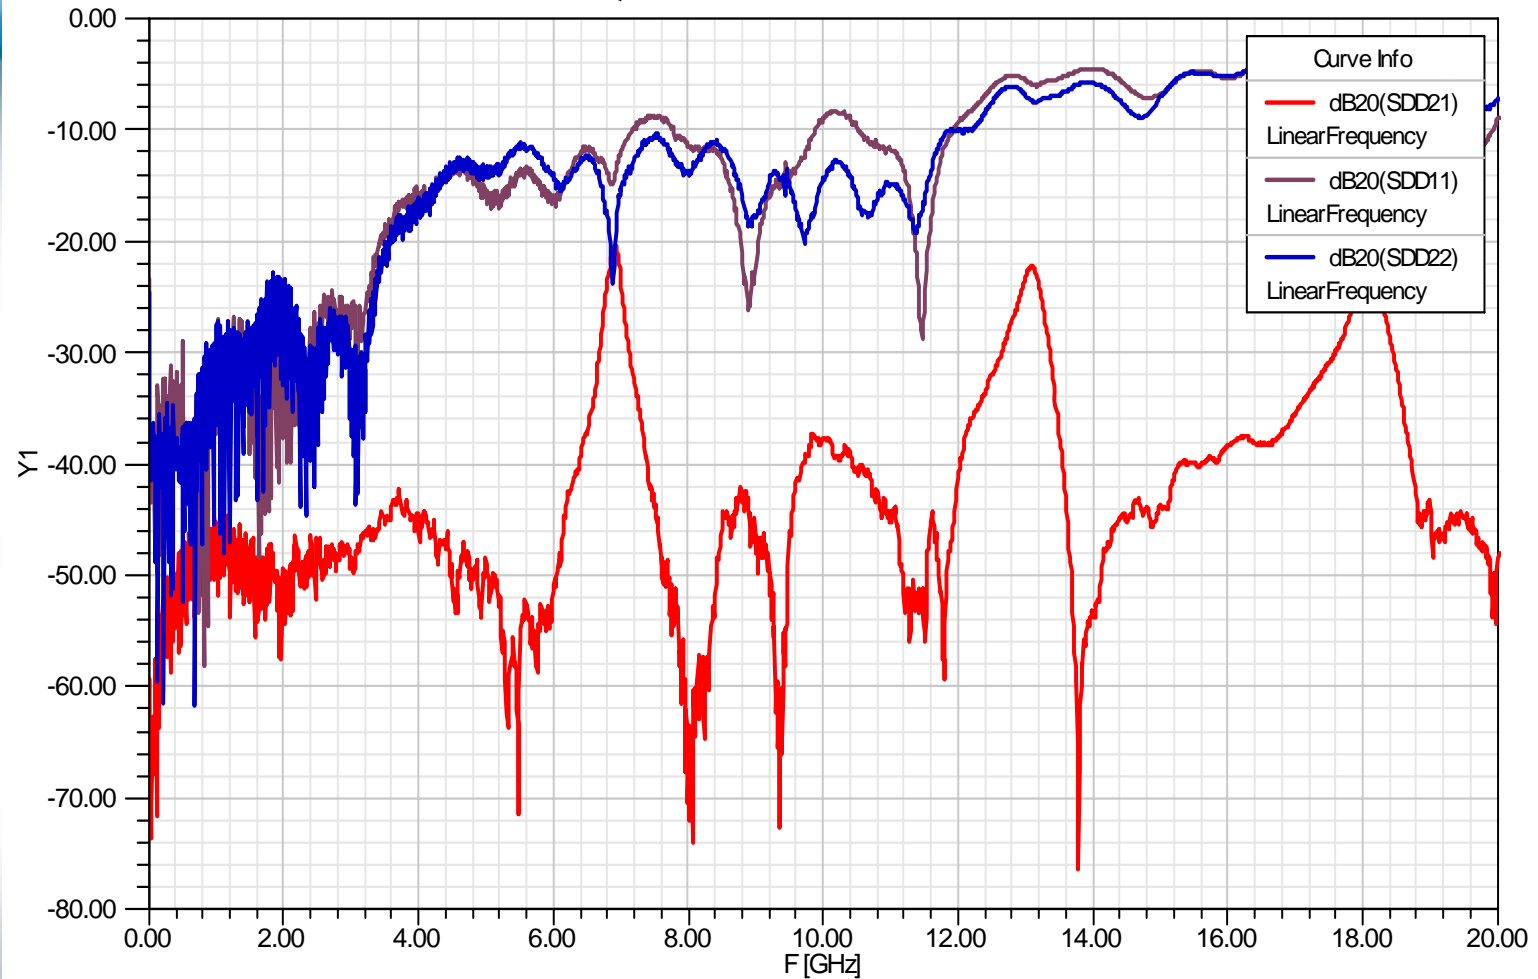

QSFP NEXT Full Cable Assembly

Ansoft Corporation

QSFP NEXT Tx1Tx3

Nexxim1