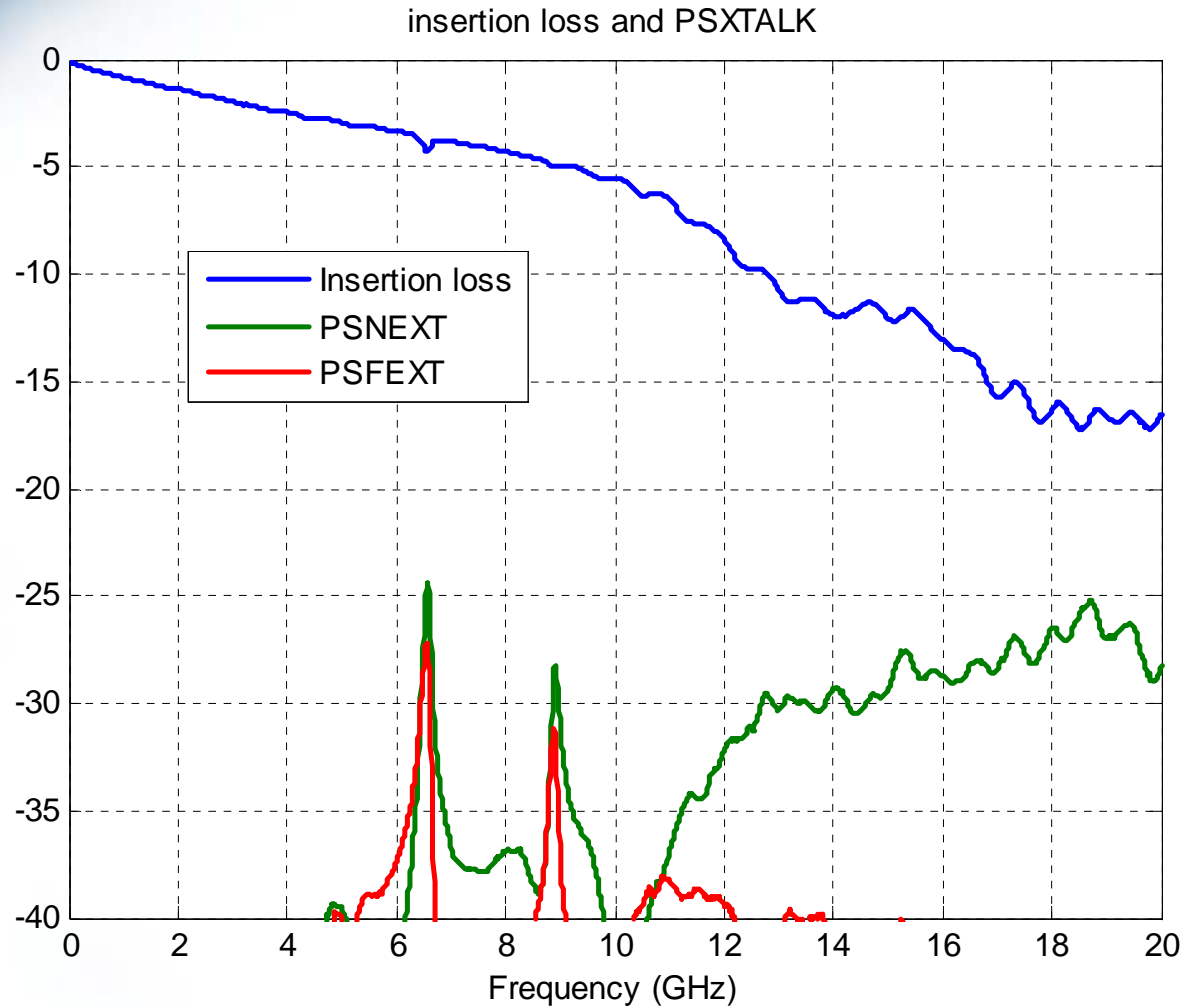

Improved QSFP and SFP+ Connectors

Brian Kirk, Greg McSorley
Amphenol Corp
January 26, 2010

Current QSFP

QSFP Receptacle Measurement Fixture

Measurement: Insertion Loss (TX3) and TX3 to TX1 Crosstalk (includes fixture)

QSFP NEXT Full Cable Assembly

Ansoft Corporation

QSFP NEXT Tx1Tx3

Nexxim1

Current vs. Enhanced QSFP against SFF-8431 (SFP) spec lines

Differential Insertion Loss

*(amplitude fixture corrected – SFF-8431 C.1.1 & C.1.2)