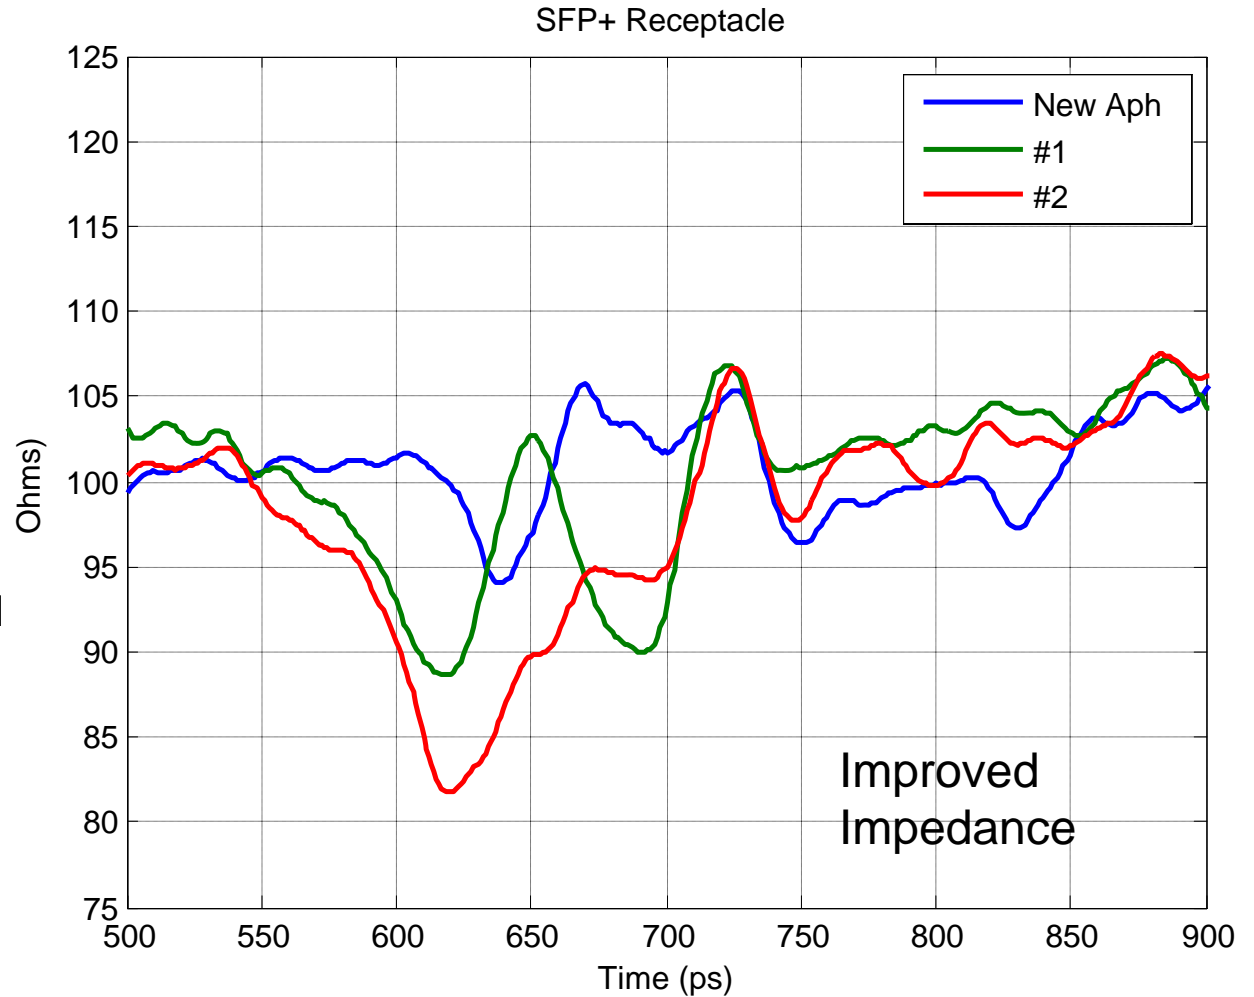

End of the cable SOLT

Effect of Spirent Host Compliance Card

Receptacle Comparison (12ps)

Standard SFP+ Testcard

Stacked SFP Comparison Measurements

Top port Stacked Sfp+

Common Mode Return Loss

Differential Return Loss

Stacked SFP Comparison - Differential Return Loss (Top Ports)

Stacked SFP Comparison - Differential Return Loss (Bottom Ports)

NEXT Crosstalk

Mode Conversion

Stacked SFP Comparison - Mode Conversion (Sdc) (Top Ports)