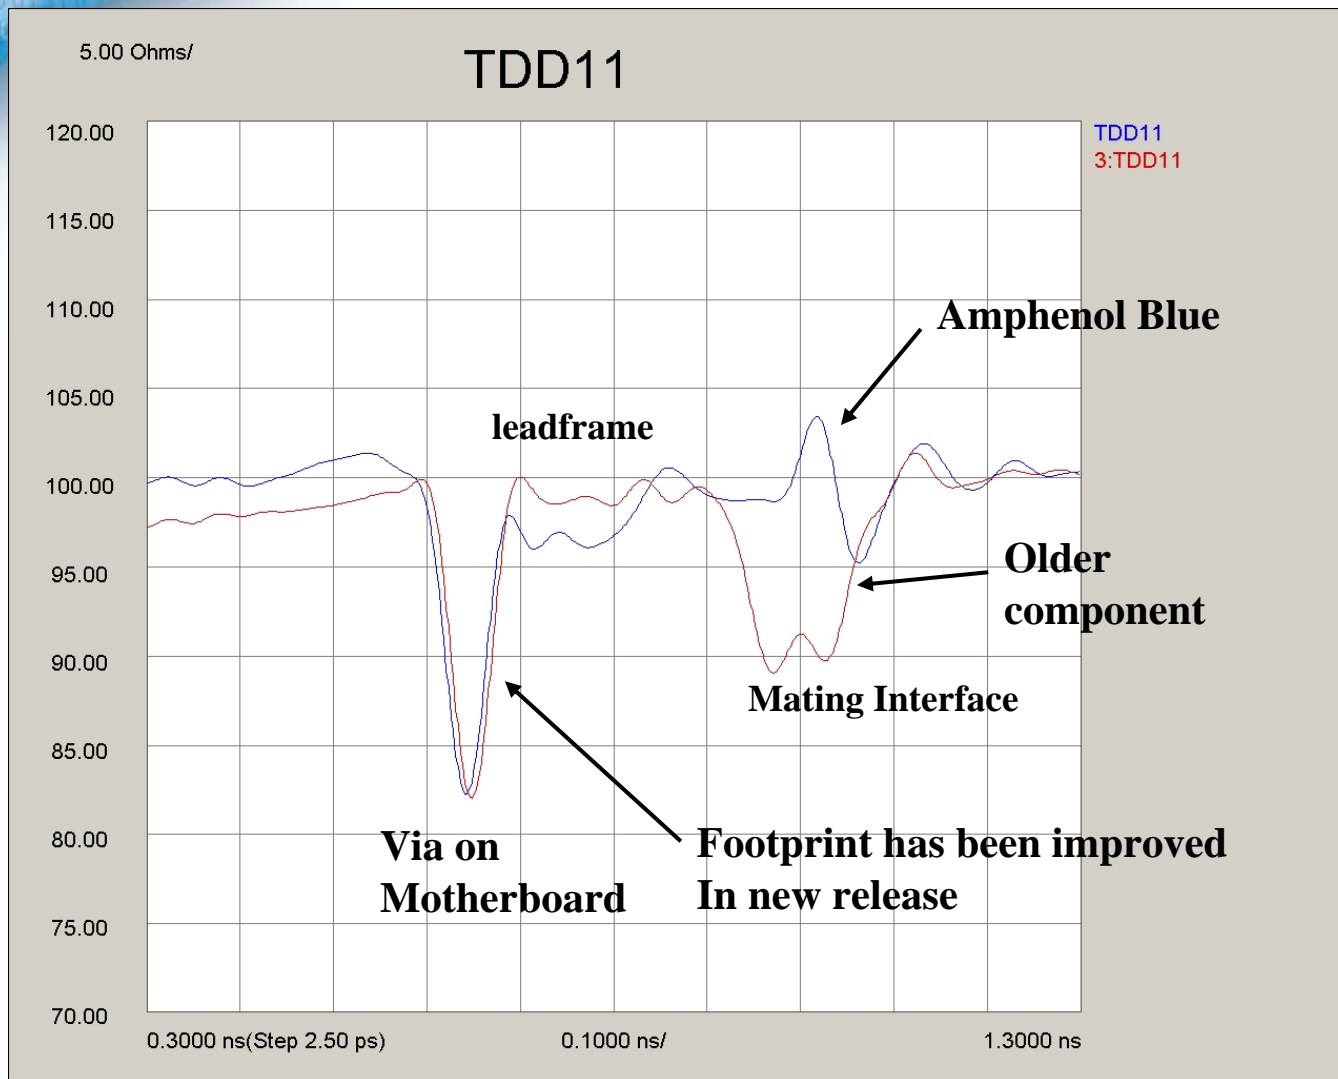

Current

1/21/2010

Enhanced

11

Amphenol

SFP+ Stacked

Compliance Board measurements

Compliance Board Measurements

End of the cable SOLT

Effect of Spirent Host Compliance Card

Receptacle Comparison (12ps)

Standard SFP+ Testcard

Stacked SFP Comparison Measurements

Top port Stacked Sfp+

Common Mode Return Loss

Differential Return Loss

Stacked SFP Comparison - Differential Return Loss (Top Ports)

Stacked SFP Comparison - Differential Return Loss (Bottom Ports)

NEXT Crosstalk

Mode Conversion

Stacked SFP Comparison - Mode Conversion (Sdc) (Top Ports)

Stacked SFP Comparison - Mode Conversion (Scd) (Top Ports)

Stacked SFP Comparison - Mode Conversion (Sdc) (Bottom Ports)

Stacked SFP Comparison - Mode Conversion (Scd) (Bottom Ports)

1/21/2010

21

Insertion loss