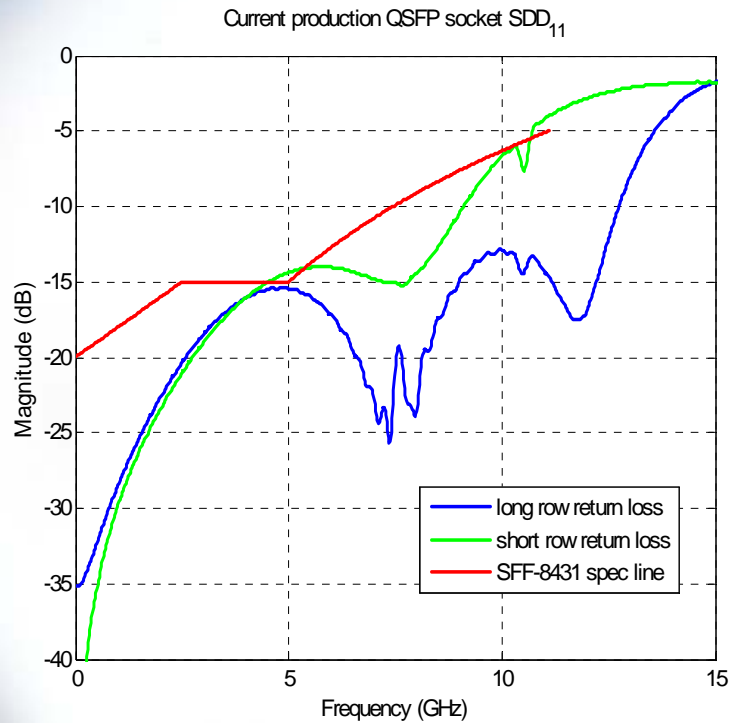

Improved QSFP and SFP+ Connectors

Brian Kirk, Greg McSorley
Amphenol Corp
January 26, 2010

Current QSFP

QSFP Receptacle Measurement Fixture

Measurement: Insertion Loss (TX3) and TX3 to TX1 Crosstalk (includes fixture)

QSFP NEXT Full Cable Assembly

Ansoft Corporation

QSFP NEXT Tx1Tx3

Nexxim1

Current vs. Enhanced QSFP against SFF-8431 (SFP) spec lines

Differential Insertion Loss

*(amplitude fixture corrected – SFF-8431 C.1.1 & C.1.2)

Differential Return Loss

Current

Enhanced

Common mode return loss

Current production QSFP socket SCC₁₁

Current

1/21/2010

Enhanced QSFP socket SCC₁₁