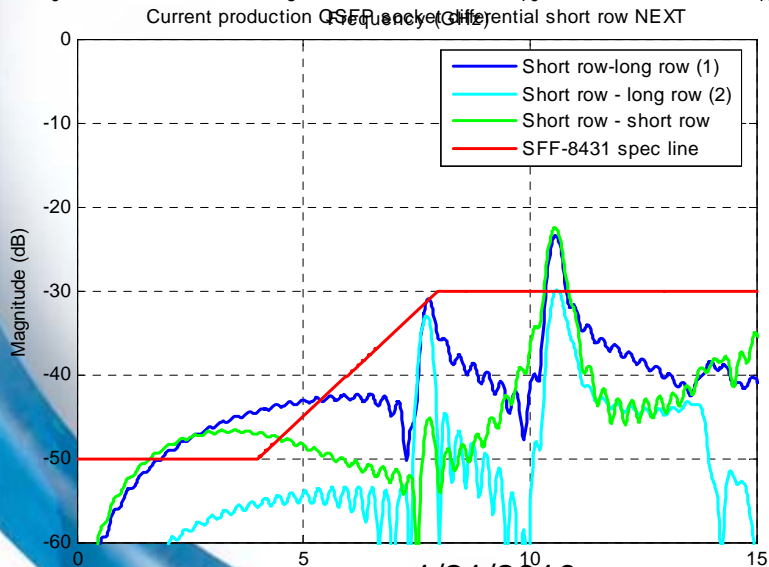

Individual near-end crosstalk sources

Current

Enhanced

1/21/2010

10