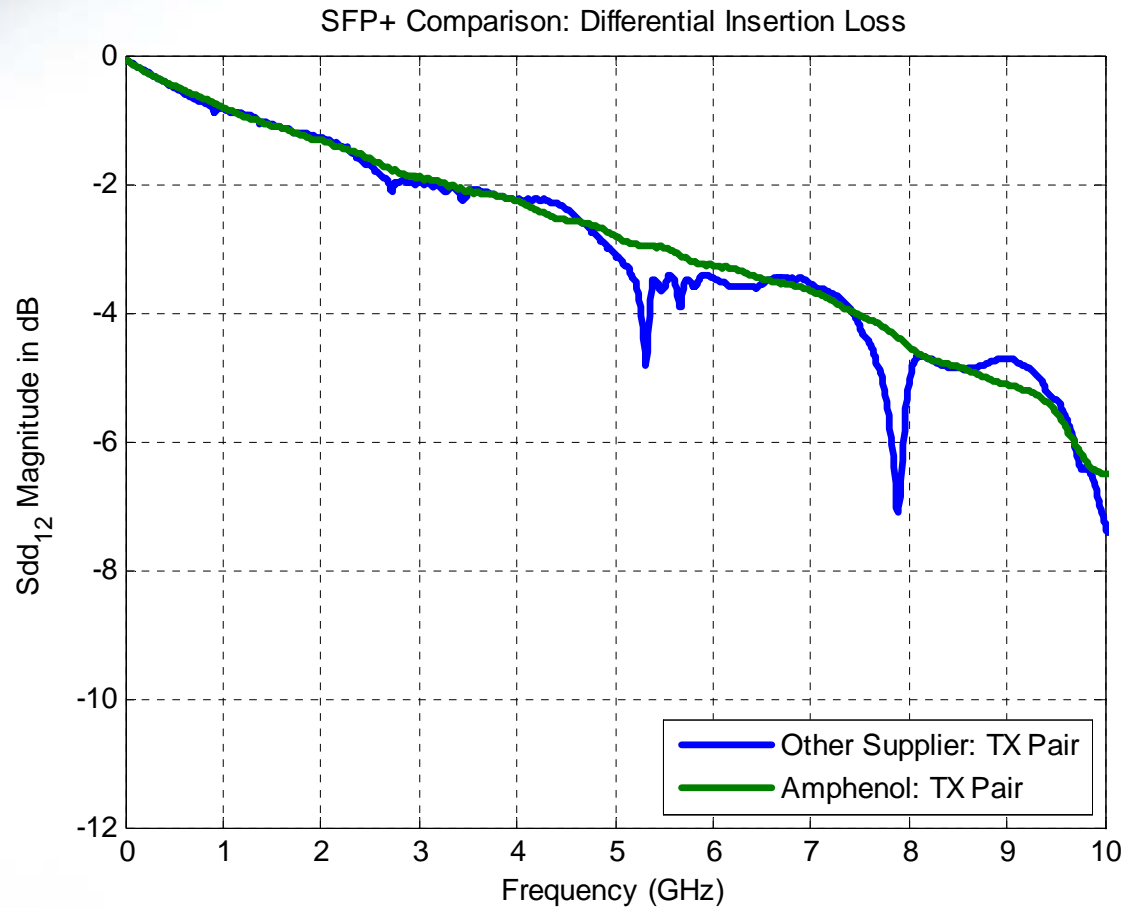

End of the cable SOLT

Effect of Spirent Host Compliance Card

Receptacle Comparison (12ps)

Standard SFP+ Testcard

Stacked SFP Comparison Measurements

Top port Stacked Sfp+

Common Mode Return Loss

Differential Return Loss

Stacked SFP Comparison - Differential Return Loss (Top Ports)

Stacked SFP Comparison - Differential Return Loss (Bottom Ports)

NEXT Crosstalk

Mode Conversion

Stacked SFP Comparison - Mode Conversion (Sdc) (Top Ports)

Stacked SFP Comparison - Mode Conversion (Scd) (Top Ports)

Stacked SFP Comparison - Mode Conversion (Sdc) (Bottom Ports)

Stacked SFP Comparison - Mode Conversion (Scd) (Bottom Ports)

1/21/2010

21

Insertion loss