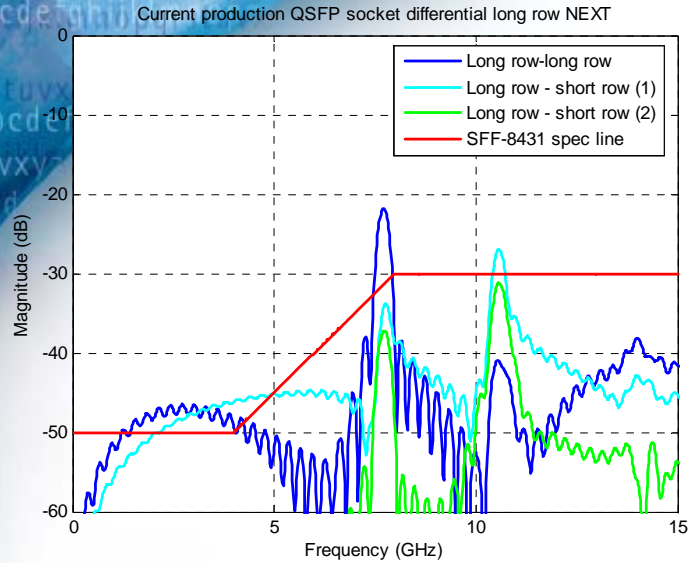

1/21/2010

9

Individual near-end crosstalk sources

Current

Enhanced

1/21/2010

10

Individual near-end crosstalk sources

Current

1/21/2010

Enhanced

11

Amphenol

SFP+ Stacked

Compliance Board measurements

Compliance Board Measurements