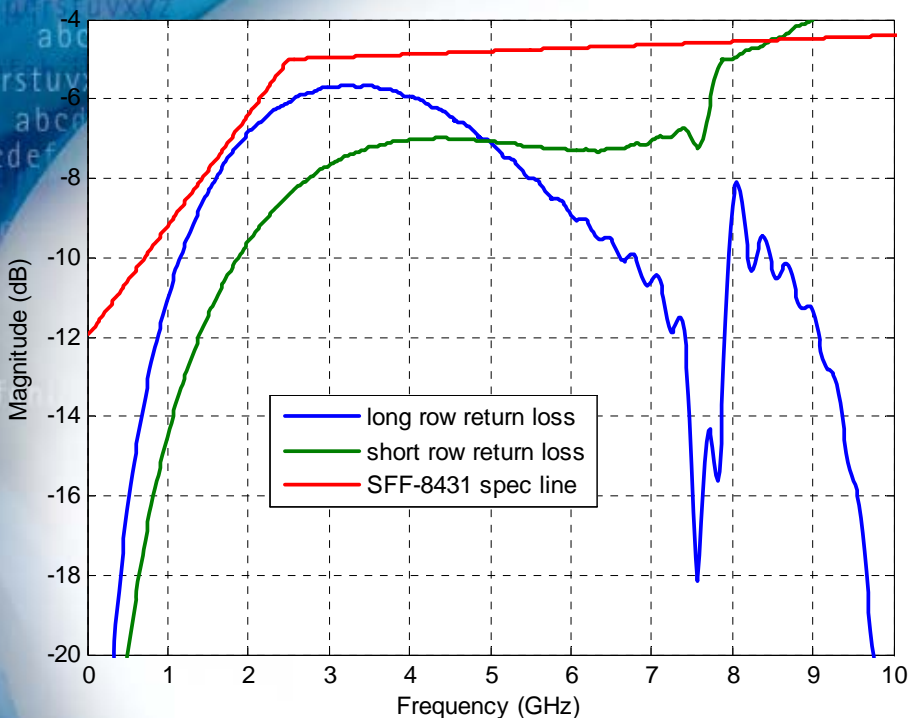

Differential Return Loss

Current

Enhanced

Common mode return loss

Current production QSFP socket SCC₁₁

Current

1/21/2010

Enhanced QSFP socket SCC₁₁