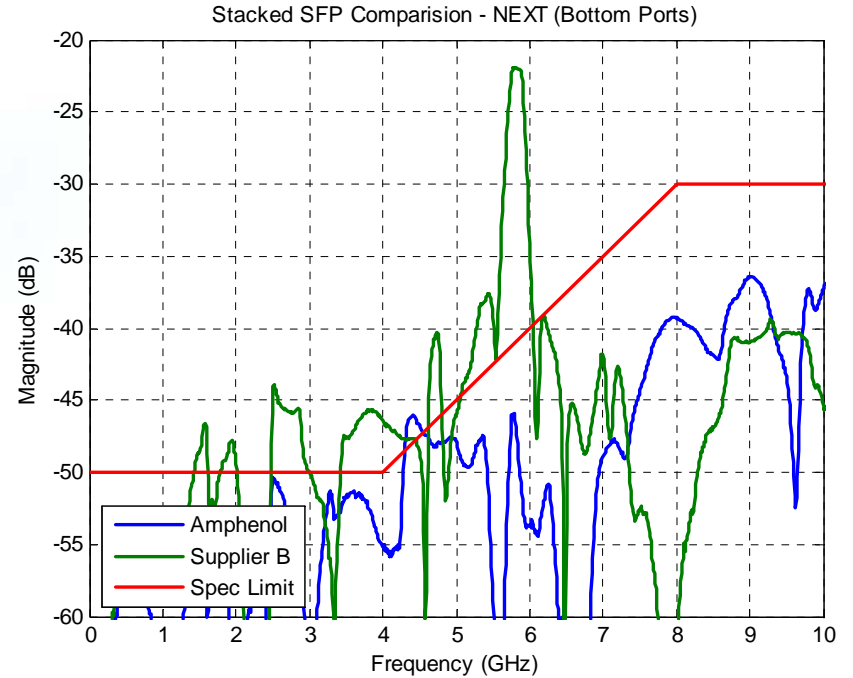

End of the cable SOLT

Effect of Spirent Host Compliance Card

Receptacle Comparison (12ps)

Standard SFP+ Testcard

Stacked SFP Comparison Measurements

Top port Stacked Sfp+

Common Mode Return Loss

Differential Return Loss

Stacked SFP Comparison - Differential Return Loss (Top Ports)

Stacked SFP Comparison - Differential Return Loss (Bottom Ports)

NEXT Crosstalk

Mode Conversion

Stacked SFP Comparison - Mode Conversion (Sdc) (Top Ports)

Stacked SFP Comparison - Mode Conversion (Scd) (Top Ports)

Stacked SFP Comparison - Mode Conversion (Sdc) (Bottom Ports)

Stacked SFP Comparison - Mode Conversion (Scd) (Bottom Ports)

1/21/2010

21

Insertion loss