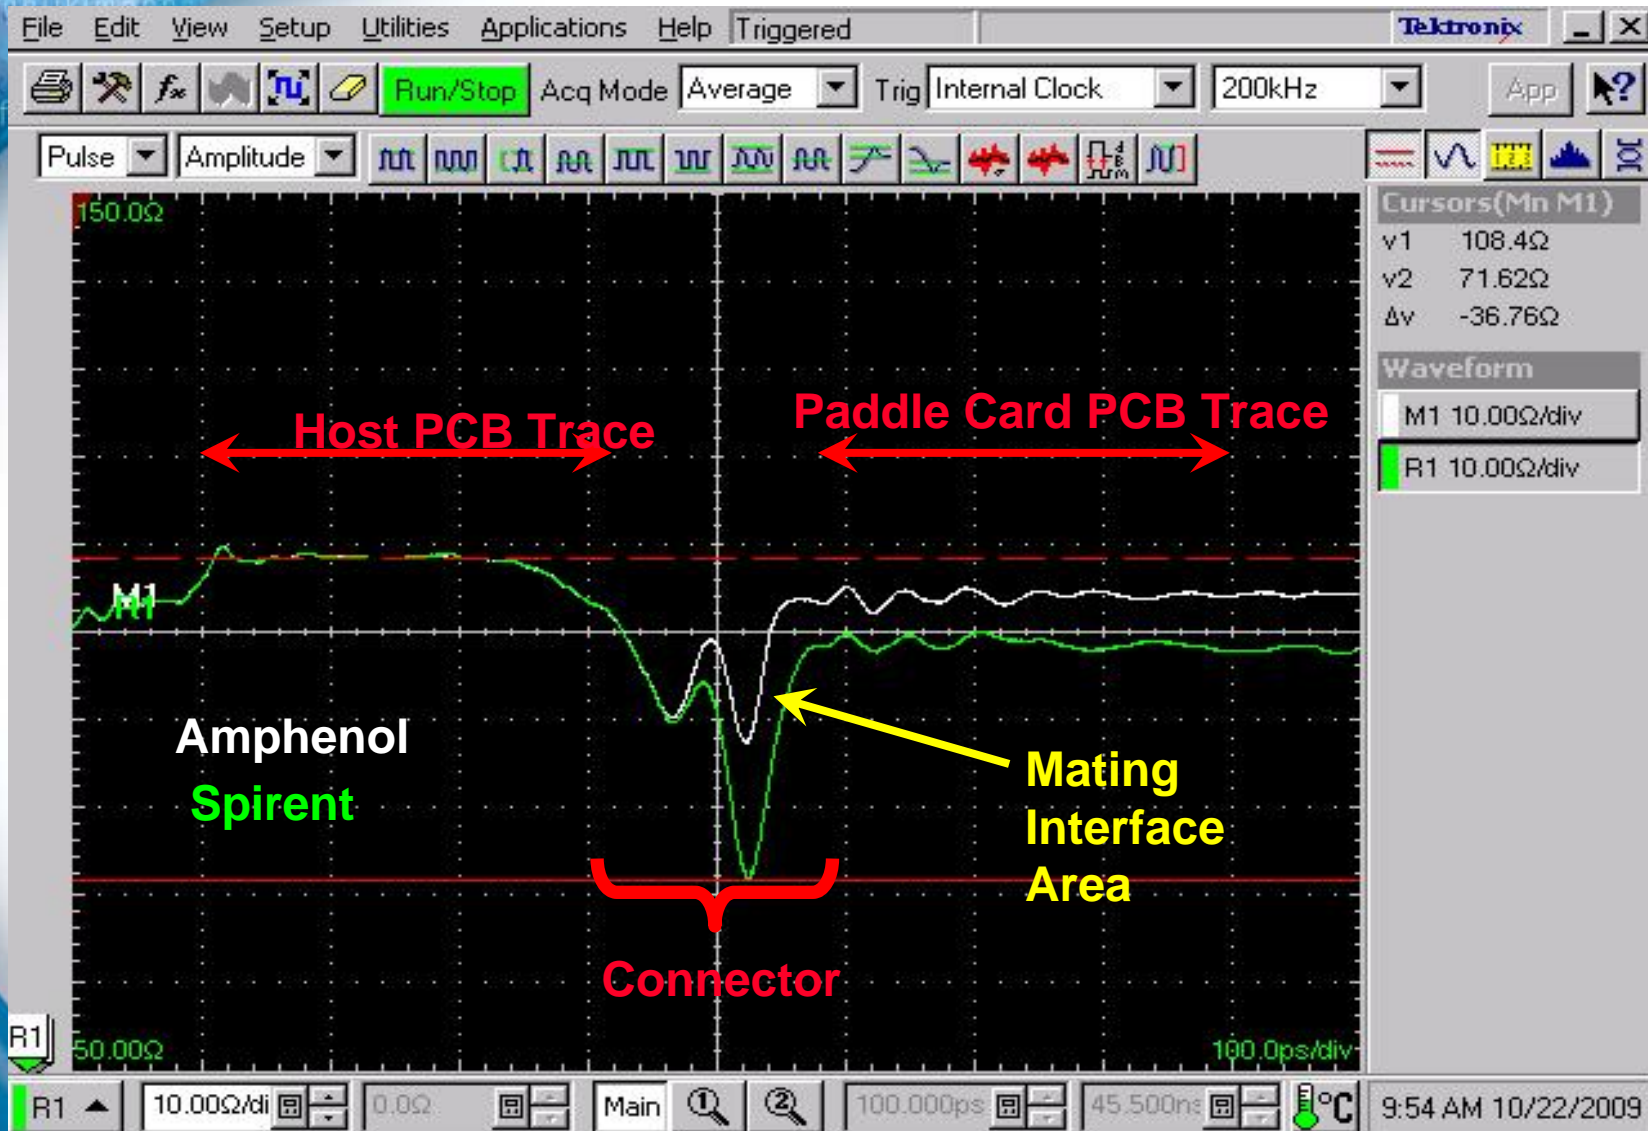

Current

1/21/2010

Enhanced

11

Amphenol

SFP+ Stacked

Compliance Board measurements

Compliance Board Measurements

End of the cable SOLT

Effect of Spirent Host Compliance Card

Receptacle Comparison (12ps)

Standard SFP+ Testcard

Stacked SFP Comparison Measurements

Top port Stacked Sfp+

Common Mode Return Loss

Differential Return Loss