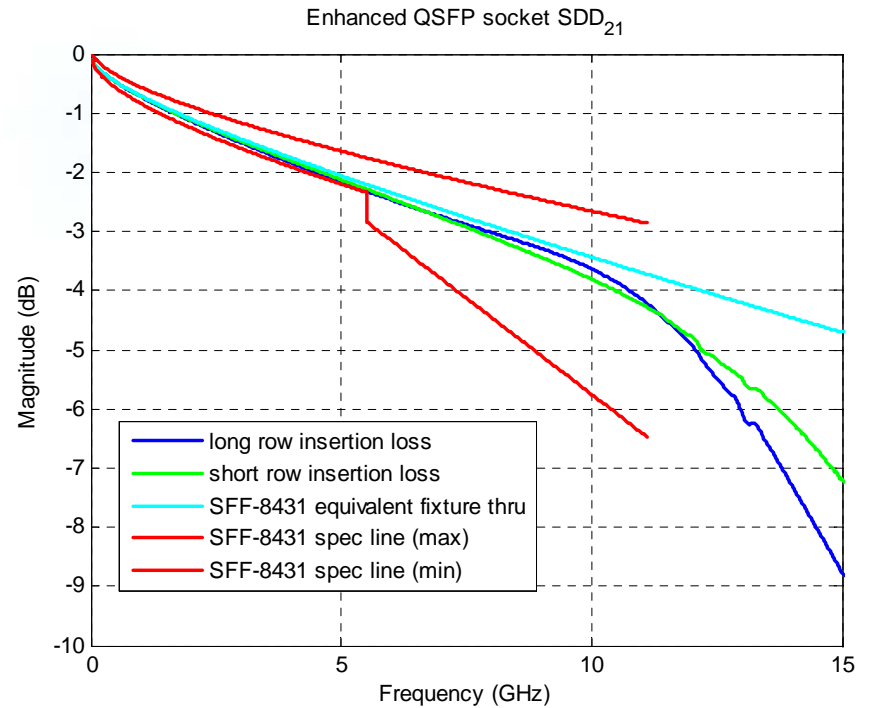

Improved QSFP and SFP+ Connectors

Brian Kirk, Greg McSorley
Amphenol Corp
January 26, 2010

Current QSFP

QSFP Receptacle Measurement Fixture

Measurement: Insertion Loss (TX3) and TX3 to TX1 Crosstalk (includes fixture)

QSFP NEXT Full Cable Assembly

Ansoft Corporation

QSFP NEXT Tx1Tx3

Nexxim1

Current vs. Enhanced QSFP against SFF-8431 (SFP) spec lines

Differential Insertion Loss

*(amplitude fixture corrected – SFF-8431 C.1.1 & C.1.2)