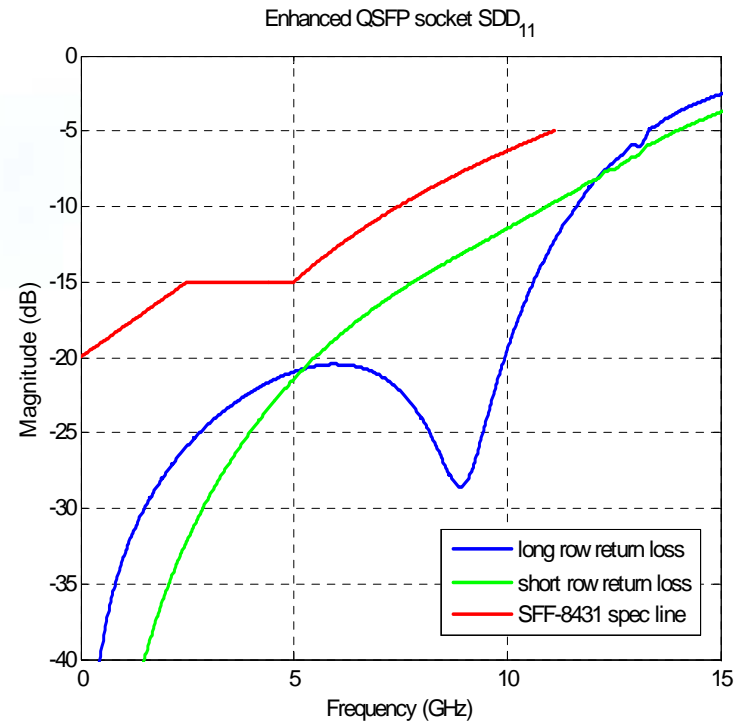

Improved QSFP and SFP+ Connectors

Brian Kirk, Greg McSorley
Amphenol Corp
January 26, 2010

Current QSFP

QSFP Receptacle Measurement Fixture

Measurement: Insertion Loss (TX3) and TX3 to TX1 Crosstalk (includes fixture)

QSFP NEXT Full Cable Assembly

Ansoft Corporation

QSFP NEXT Tx1Tx3

Nexxim1

Current vs. Enhanced QSFP against SFF-8431 (SFP) spec lines

Differential Insertion Loss

*(amplitude fixture corrected – SFF-8431 C.1.1 & C.1.2)

Differential Return Loss

Current

Enhanced

Common mode return loss

Current production QSFP socket SCC₁₁

Current

1/21/2010

Enhanced QSFP socket SCC₁₁