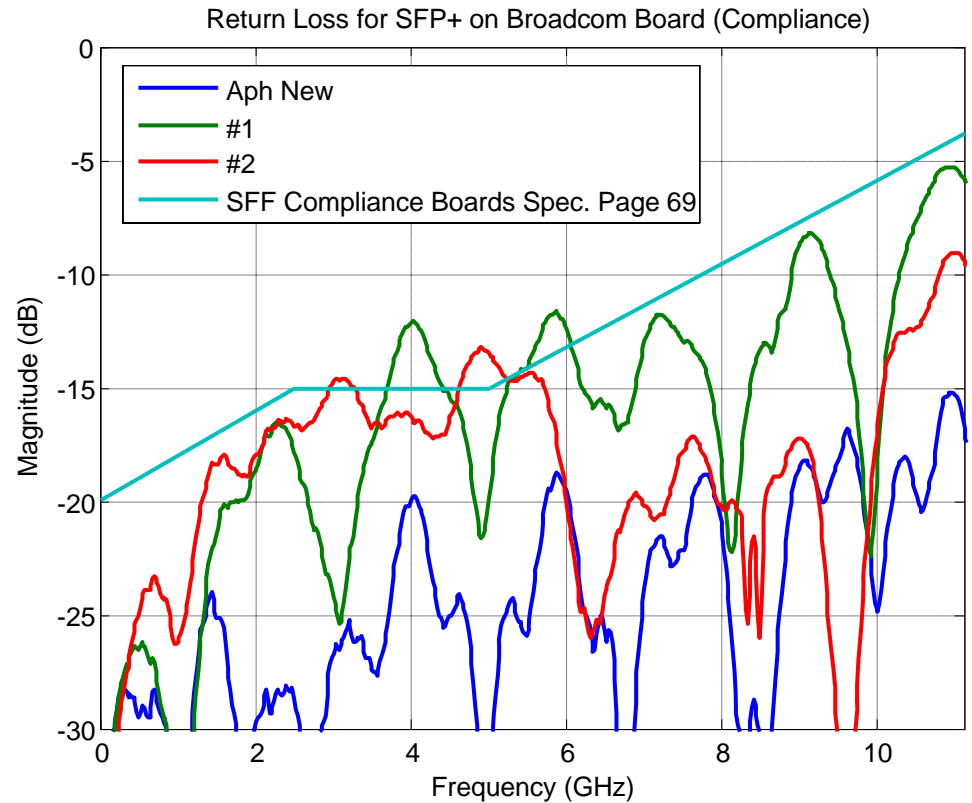

Current

1/21/2010

Enhanced

11

Amphenol

SFP+ Stacked

Compliance Board measurements

Compliance Board Measurements

End of the cable SOLT

Effect of Spirent Host Compliance Card

Receptacle Comparison (12ps)

Standard SFP+ Testcard

Stacked SFP Comparison Measurements

Top port Stacked Sfp+

Common Mode Return Loss

Differential Return Loss

Stacked SFP Comparison - Differential Return Loss (Top Ports)

Stacked SFP Comparison - Differential Return Loss (Bottom Ports)

NEXT Crosstalk

Mode Conversion

Stacked SFP Comparison - Mode Conversion (Sdc) (Top Ports)