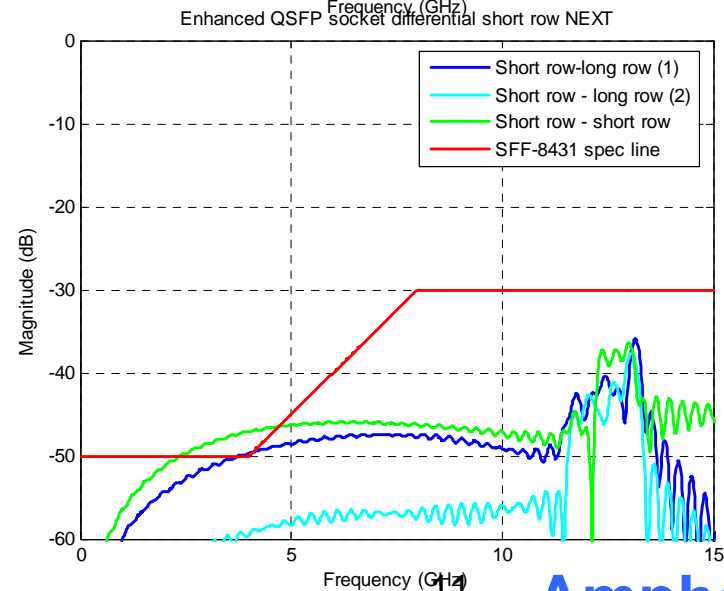

Current

1/21/2010

Enhanced

11

Amphenol

SFP+ Stacked

Compliance Board measurements

Compliance Board Measurements