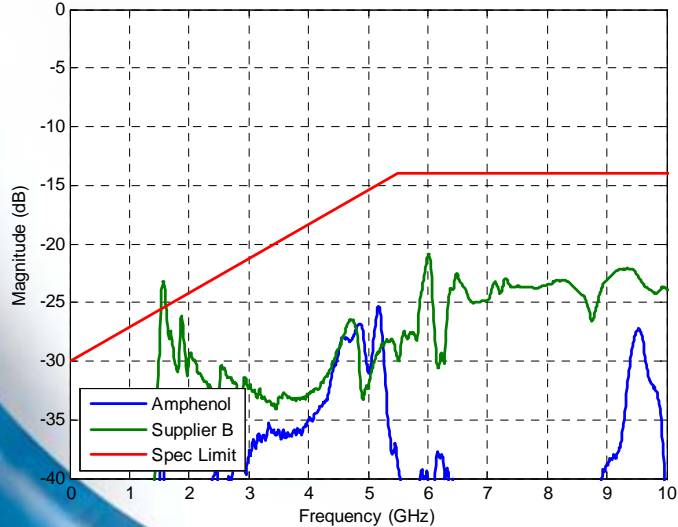

End of the cable SOLT

Effect of Spirent Host Compliance Card

Receptacle Comparison (12ps)

Standard SFP+ Testcard

Stacked SFP Comparison Measurements

Top port Stacked Sfp+

Common Mode Return Loss

Differential Return Loss

Stacked SFP Comparison - Differential Return Loss (Top Ports)

Stacked SFP Comparison - Differential Return Loss (Bottom Ports)

NEXT Crosstalk

Mode Conversion

Stacked SFP Comparison - Mode Conversion (Sdc) (Top Ports)

Stacked SFP Comparison - Mode Conversion (Scd) (Top Ports)

Stacked SFP Comparison - Mode Conversion (Sdc) (Bottom Ports)

Stacked SFP Comparison - Mode Conversion (Scd) (Bottom Ports)

1/21/2010

21

Insertion loss