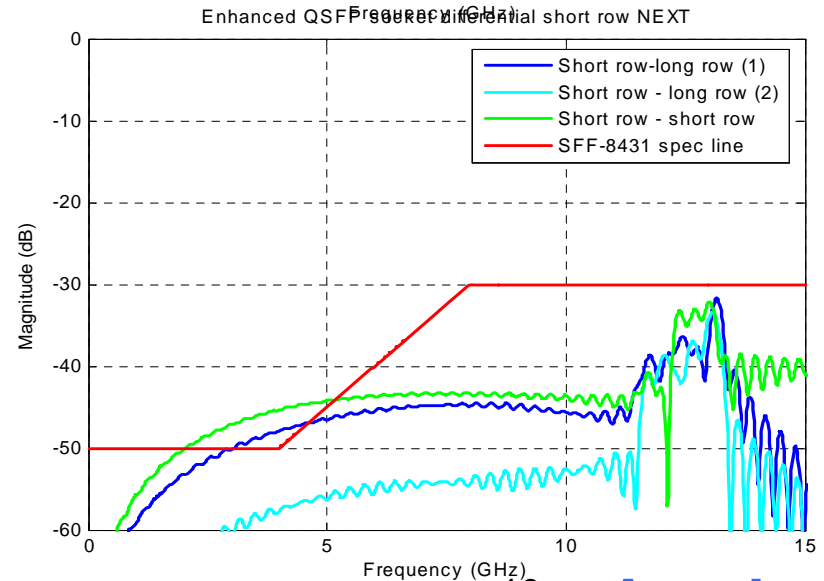

Individual near-end crosstalk sources

Current

Enhanced

1/21/2010

10