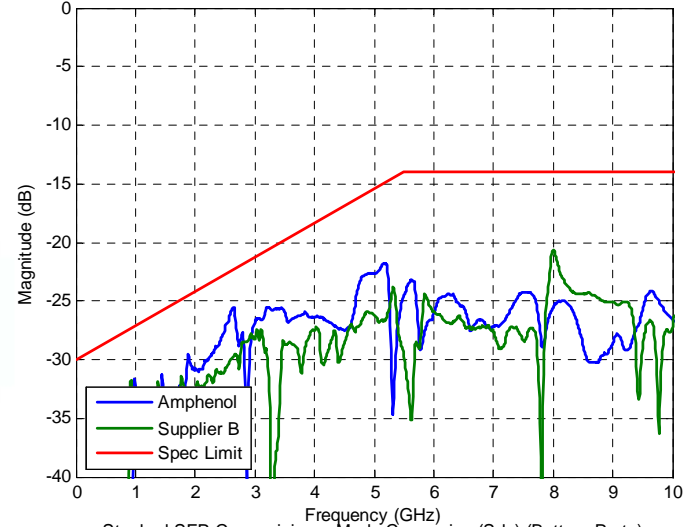

End of the cable SOLT

Effect of Spirent Host Compliance Card

Receptacle Comparison (12ps)

Standard SFP+ Testcard

Stacked SFP Comparison Measurements

Top port Stacked Sfp+

Common Mode Return Loss

Differential Return Loss

Stacked SFP Comparison - Differential Return Loss (Top Ports)

Stacked SFP Comparison - Differential Return Loss (Bottom Ports)

NEXT Crosstalk

Mode Conversion

Stacked SFP Comparison - Mode Conversion (Sdc) (Top Ports)

Stacked SFP Comparison - Mode Conversion (Scd) (Top Ports)

Stacked SFP Comparison - Mode Conversion (Sdc) (Bottom Ports)

Stacked SFP Comparison - Mode Conversion (Scd) (Bottom Ports)

1/21/2010

21

Insertion loss