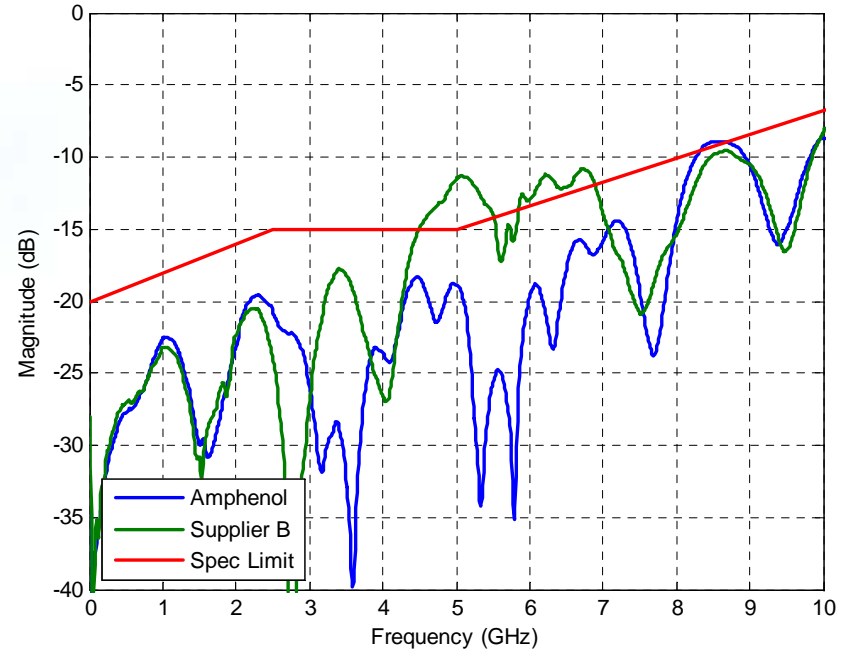

End of the cable SOLT

Effect of Spirent Host Compliance Card

Receptacle Comparison (12ps)

Standard SFP+ Testcard

Stacked SFP Comparison Measurements

Top port Stacked Sfp+

Common Mode Return Loss

Differential Return Loss

Stacked SFP Comparison - Differential Return Loss (Top Ports)

Stacked SFP Comparison - Differential Return Loss (Bottom Ports)

NEXT Crosstalk

Mode Conversion

Stacked SFP Comparison - Mode Conversion (Sdc) (Top Ports)