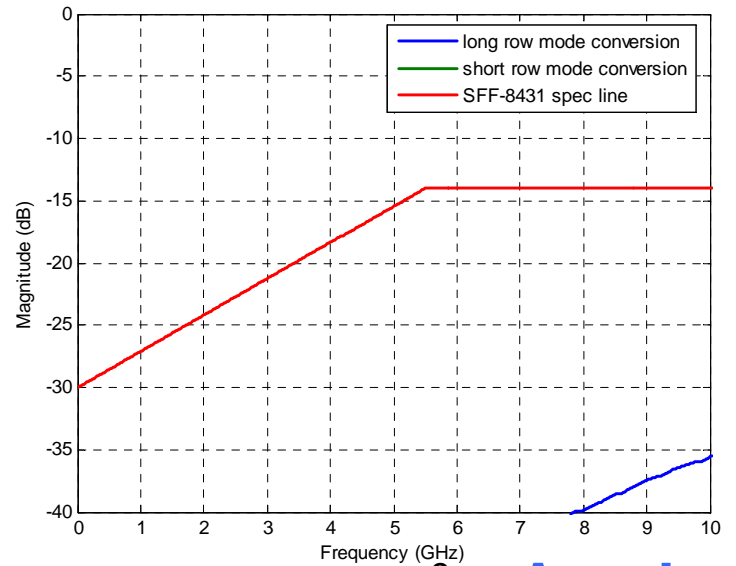

Enhanced QSFP socket SDC₁₂