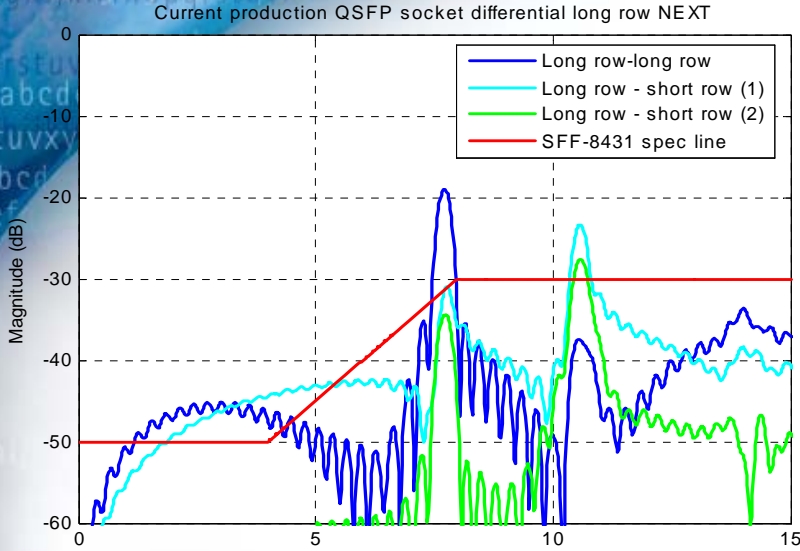

Individual near-end crosstalk sources

Current

Enhanced

1/21/2010

10