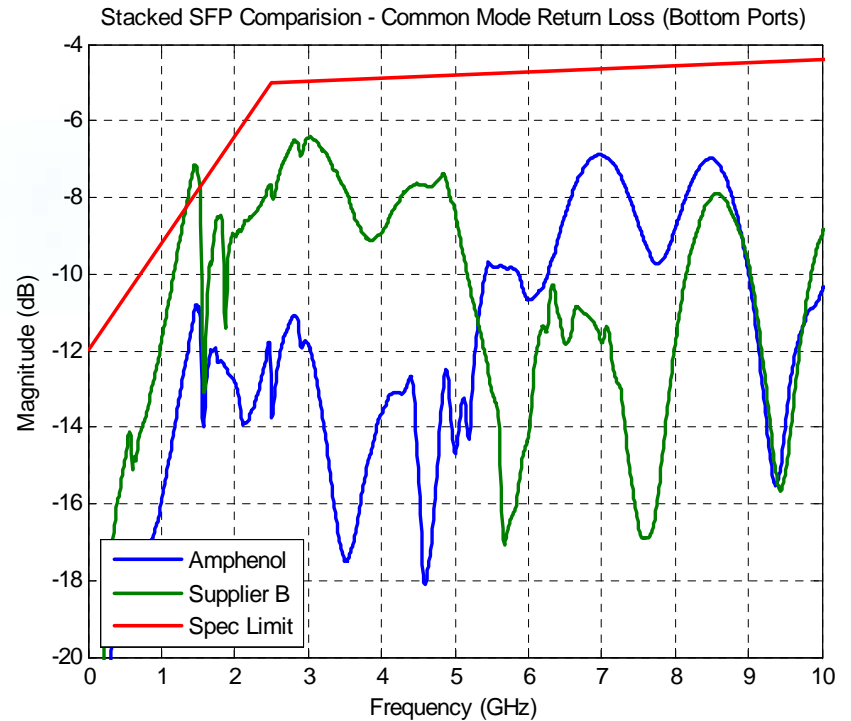

End of the cable SOLT

Effect of Spirent Host Compliance Card

Receptacle Comparison (12ps)

Standard SFP+ Testcard

Stacked SFP Comparison Measurements

Top port Stacked Sfp+

Common Mode Return Loss

Differential Return Loss

Stacked SFP Comparison - Differential Return Loss (Top Ports)

Stacked SFP Comparison - Differential Return Loss (Bottom Ports)

NEXT Crosstalk

Mode Conversion

Stacked SFP Comparison - Mode Conversion (Sdc) (Top Ports)

Stacked SFP Comparison - Mode Conversion (Scd) (Top Ports)

Stacked SFP Comparison - Mode Conversion (Sdc) (Bottom Ports)

Stacked SFP Comparison - Mode Conversion (Scd) (Bottom Ports)

1/21/2010

21

Insertion loss