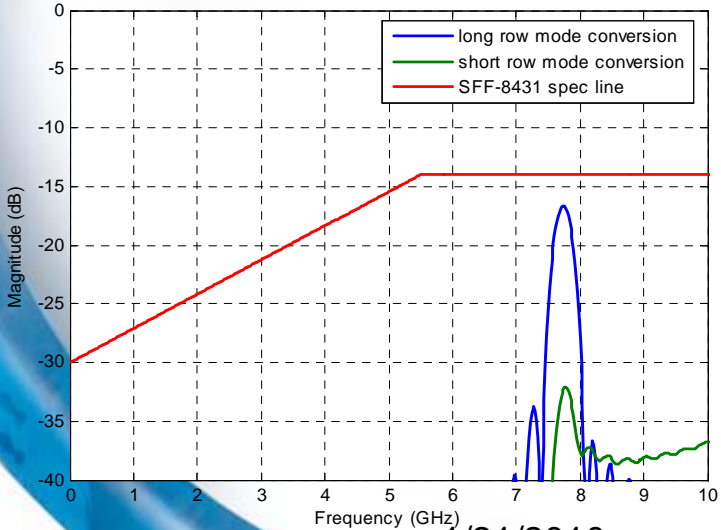

Current production QSFP socket SDC₁₂