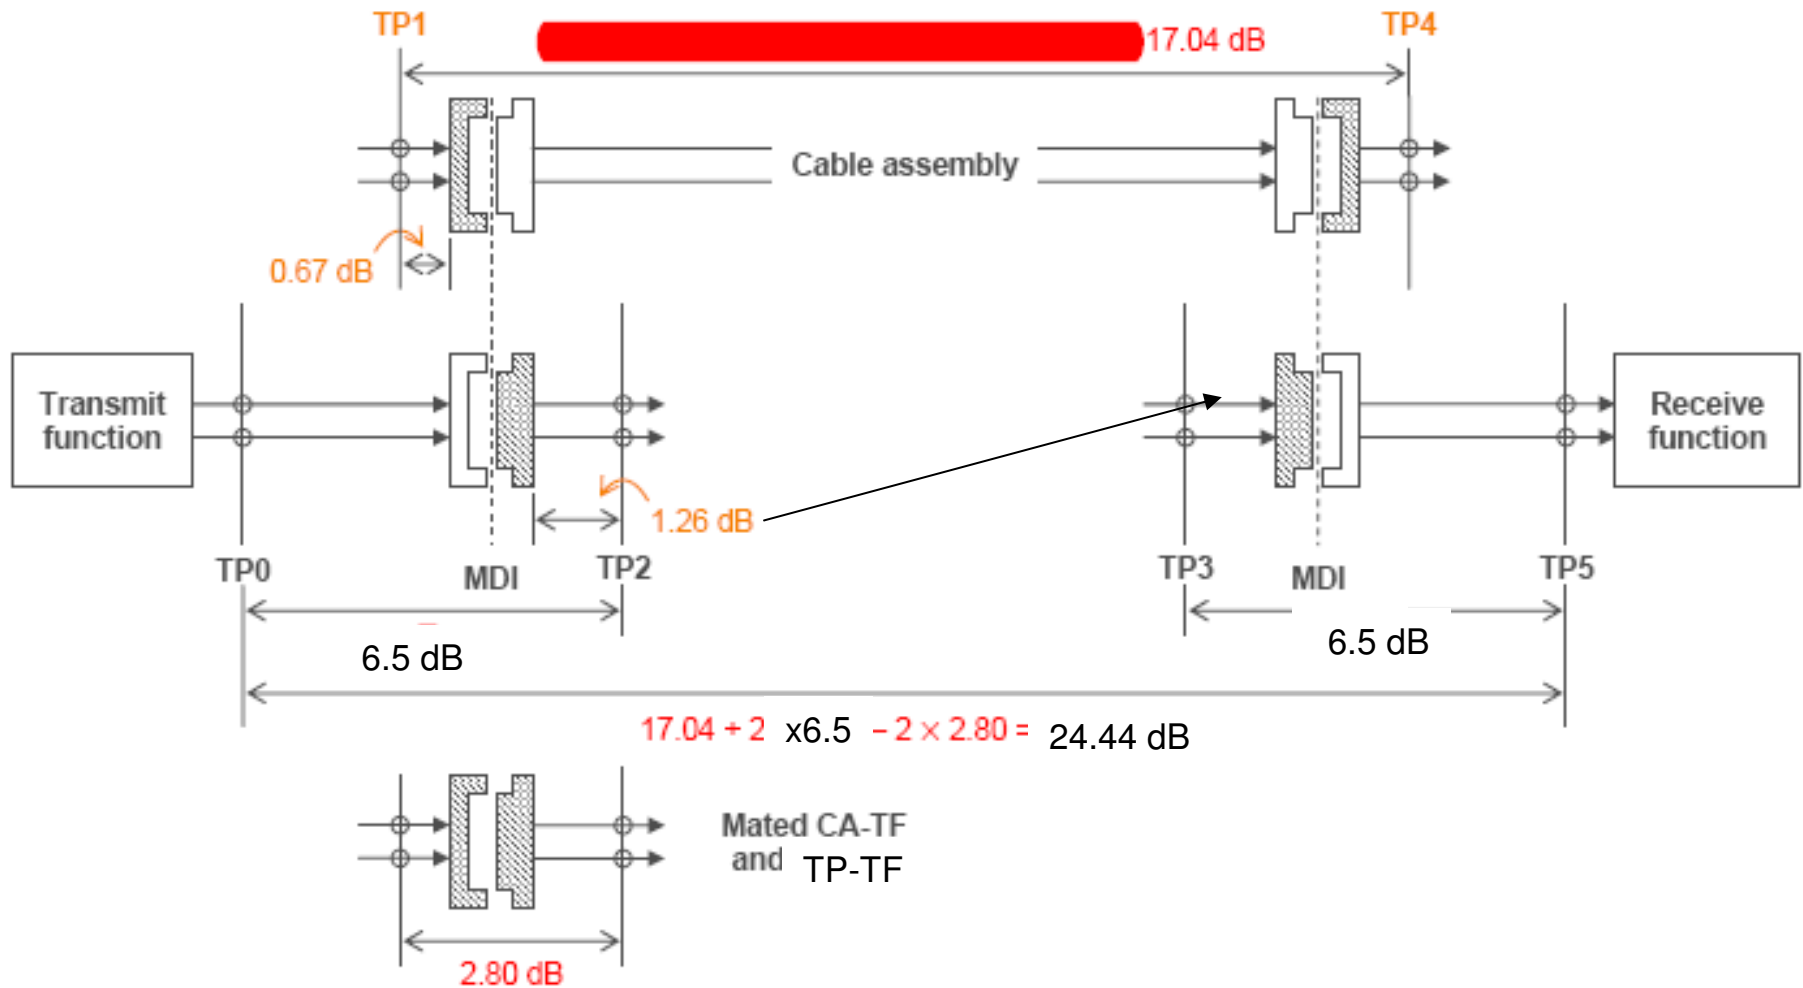

Insertion loss budget

Chris DiMinico
MC Communications
cdiminico@ieee.org

Loss budget – 7 m, 6.5 dB host insertion loss

Add 0.67 and 1.26