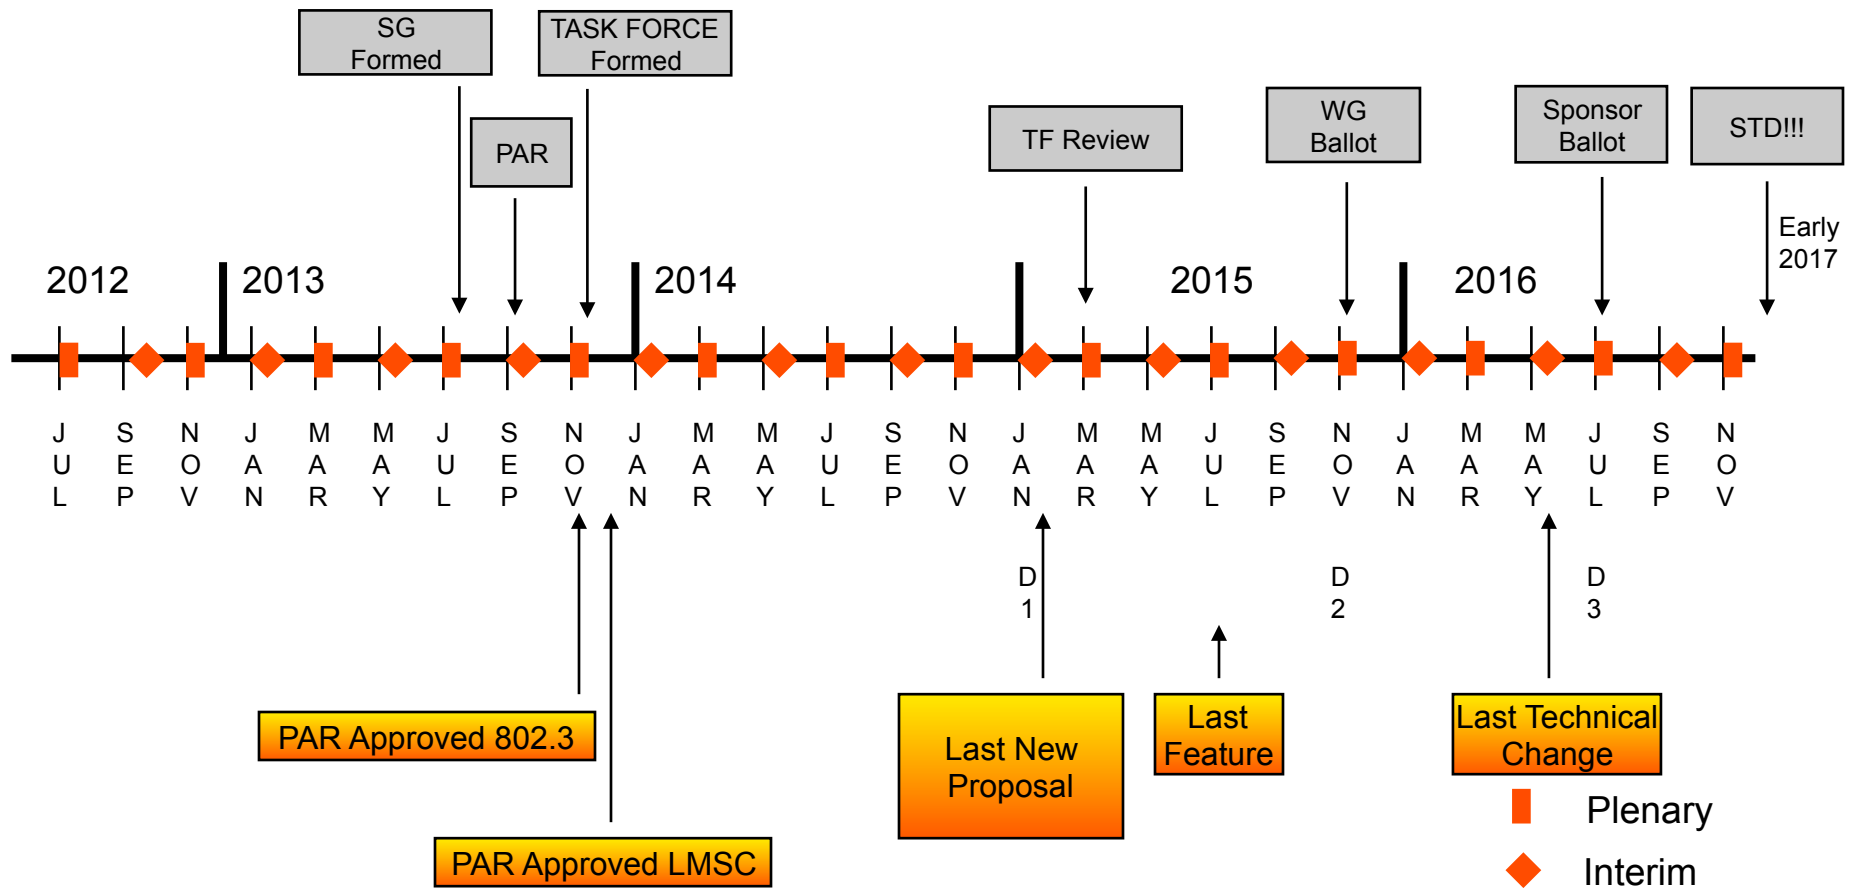

# IEEE P802.3bu PoDL Task Force Timeline

Timeline adopted: 10-Sept-2014