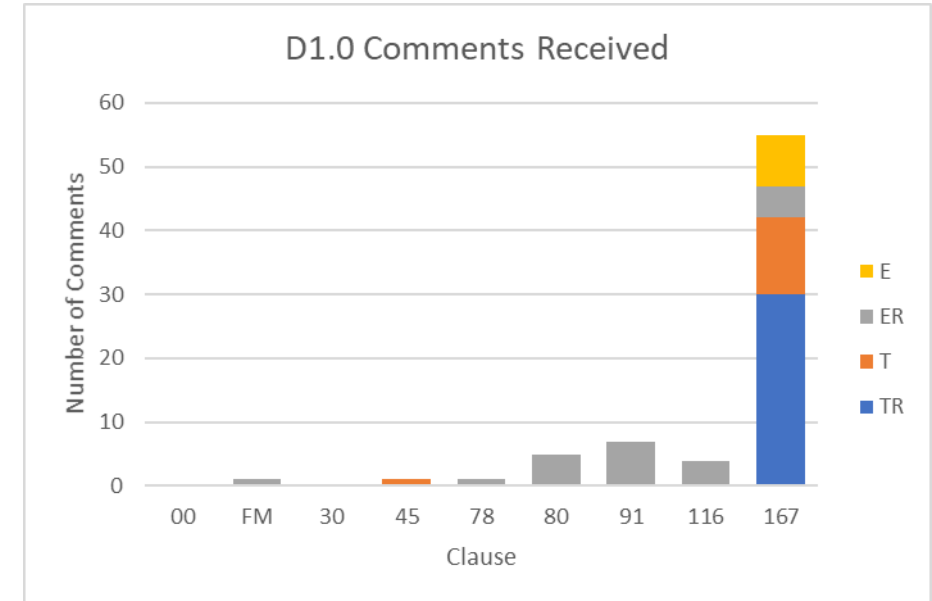

Comment distribution

Clause	E	G	T	ER	GR	TR	Open	Closed	Total
116	0	0	0	4	0	0	4	0	4
167	8	0	12	5	0	30	55	0	55
45	0	0	1	0	0	0	1	0	1
78	0	0	0	1	0	0	1	0	1
80	0	0	0	5	0	0	5	0	5
91	0	0	0	7	0	0	7	0	7
FM	0	0	0	1	0	0	1	0	1
Total	8	0	13	23	0	30	74	0	74

The “Bucket” will be determined later