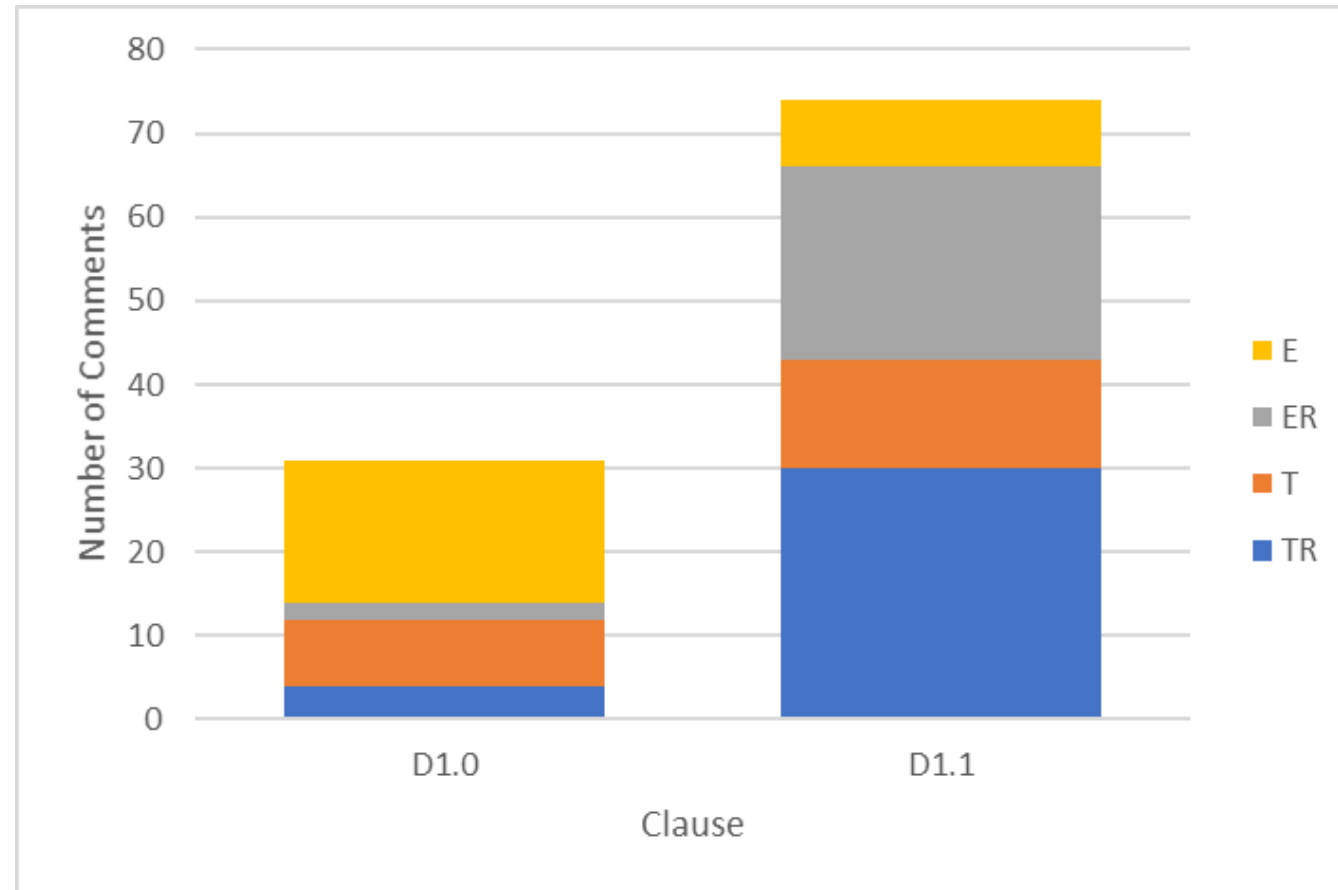

Comment distribution by graph