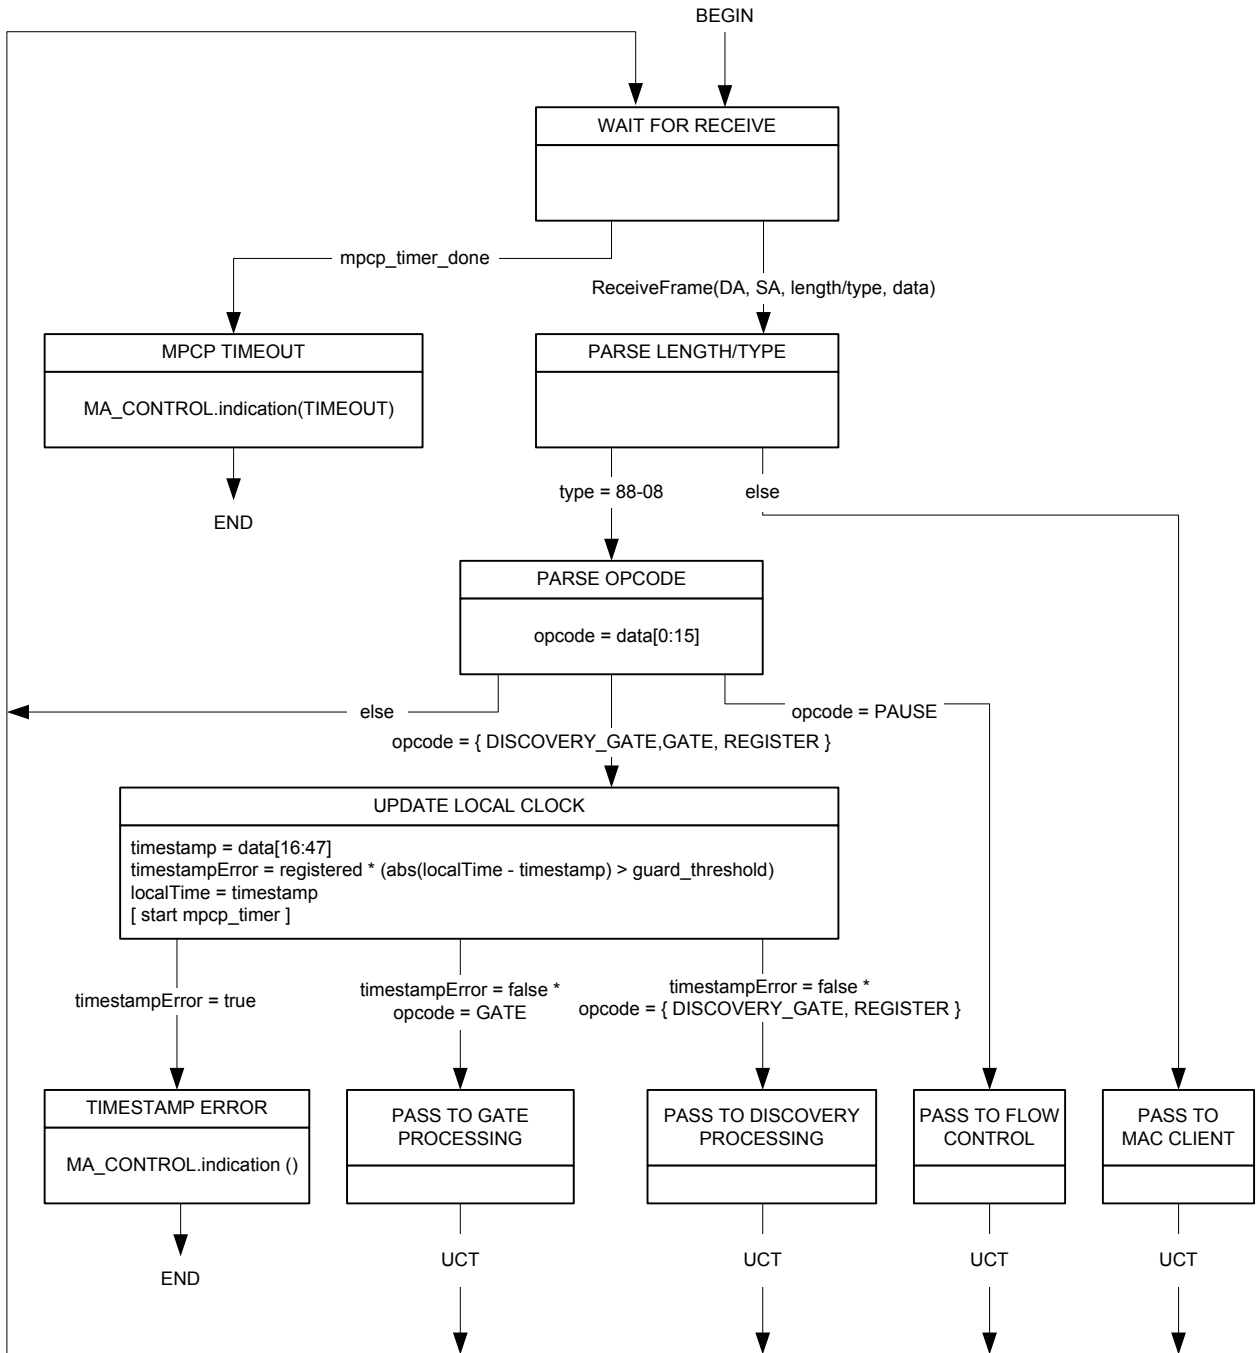

OLT Parser state diagram

NOTE: This state diagram uses DISCOVERY_GATE opcode. If this opcode is not available, substitute
 opcode = DISCOVERY_GATE
 with
 opcode = GATE * flag = Discovery

ONU Parser state diagram