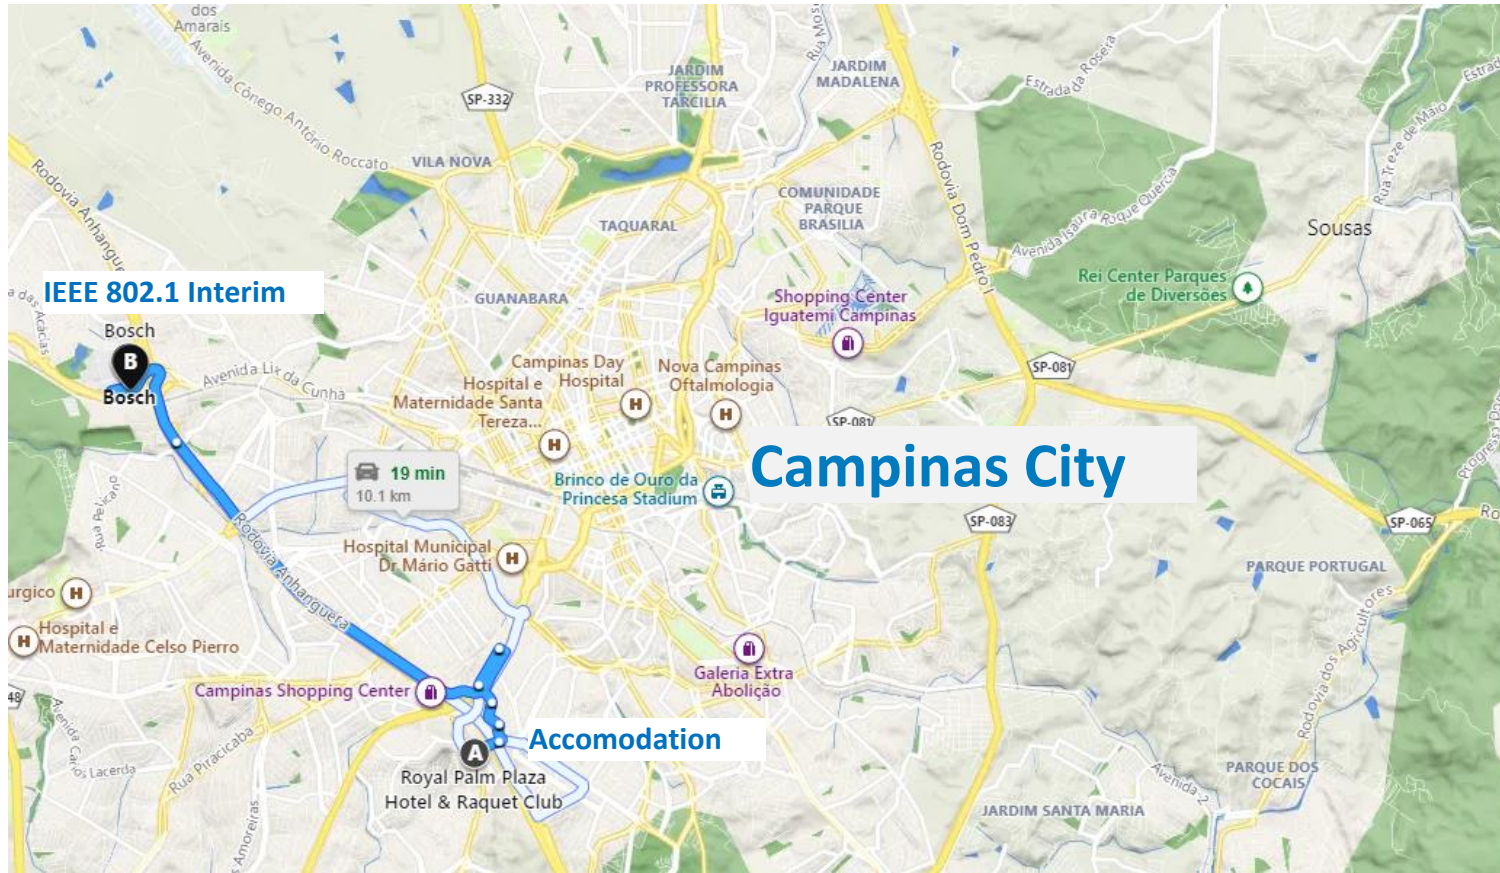

Source: <https://www.bosch-presse.de/pressportal/de/de/boch-werk-in-campinas-162307.html>

Source: <https://dpony.com.br/galeria-de-fotos>

IEEE802.3 interim Meeting

Location Concept

■ IEEE 802.3 Interim Meeting

11-15 September 2023

Latin America | Brazil, Campinas

Venue: Bosch BTC site

Source: internal

■ IEEE SA Ethernet & IP Technology Days

19-20 September 2023

Latin America | Brazil, Sao Paulo

Venue: Novotel Sao Paulo Jaragua Conventions

Source: <https://all.accor.com/hotel/6224/index.de.shtml>

IEEE802.3 interim Meeting Proposal for Interim meeting

Distance among venues:
<11 km
~10 Min by car

A set of hotel rooms has been reserved at the Royal Palm resort for the duration of the interim. There are many other hotels available nearby as alternative