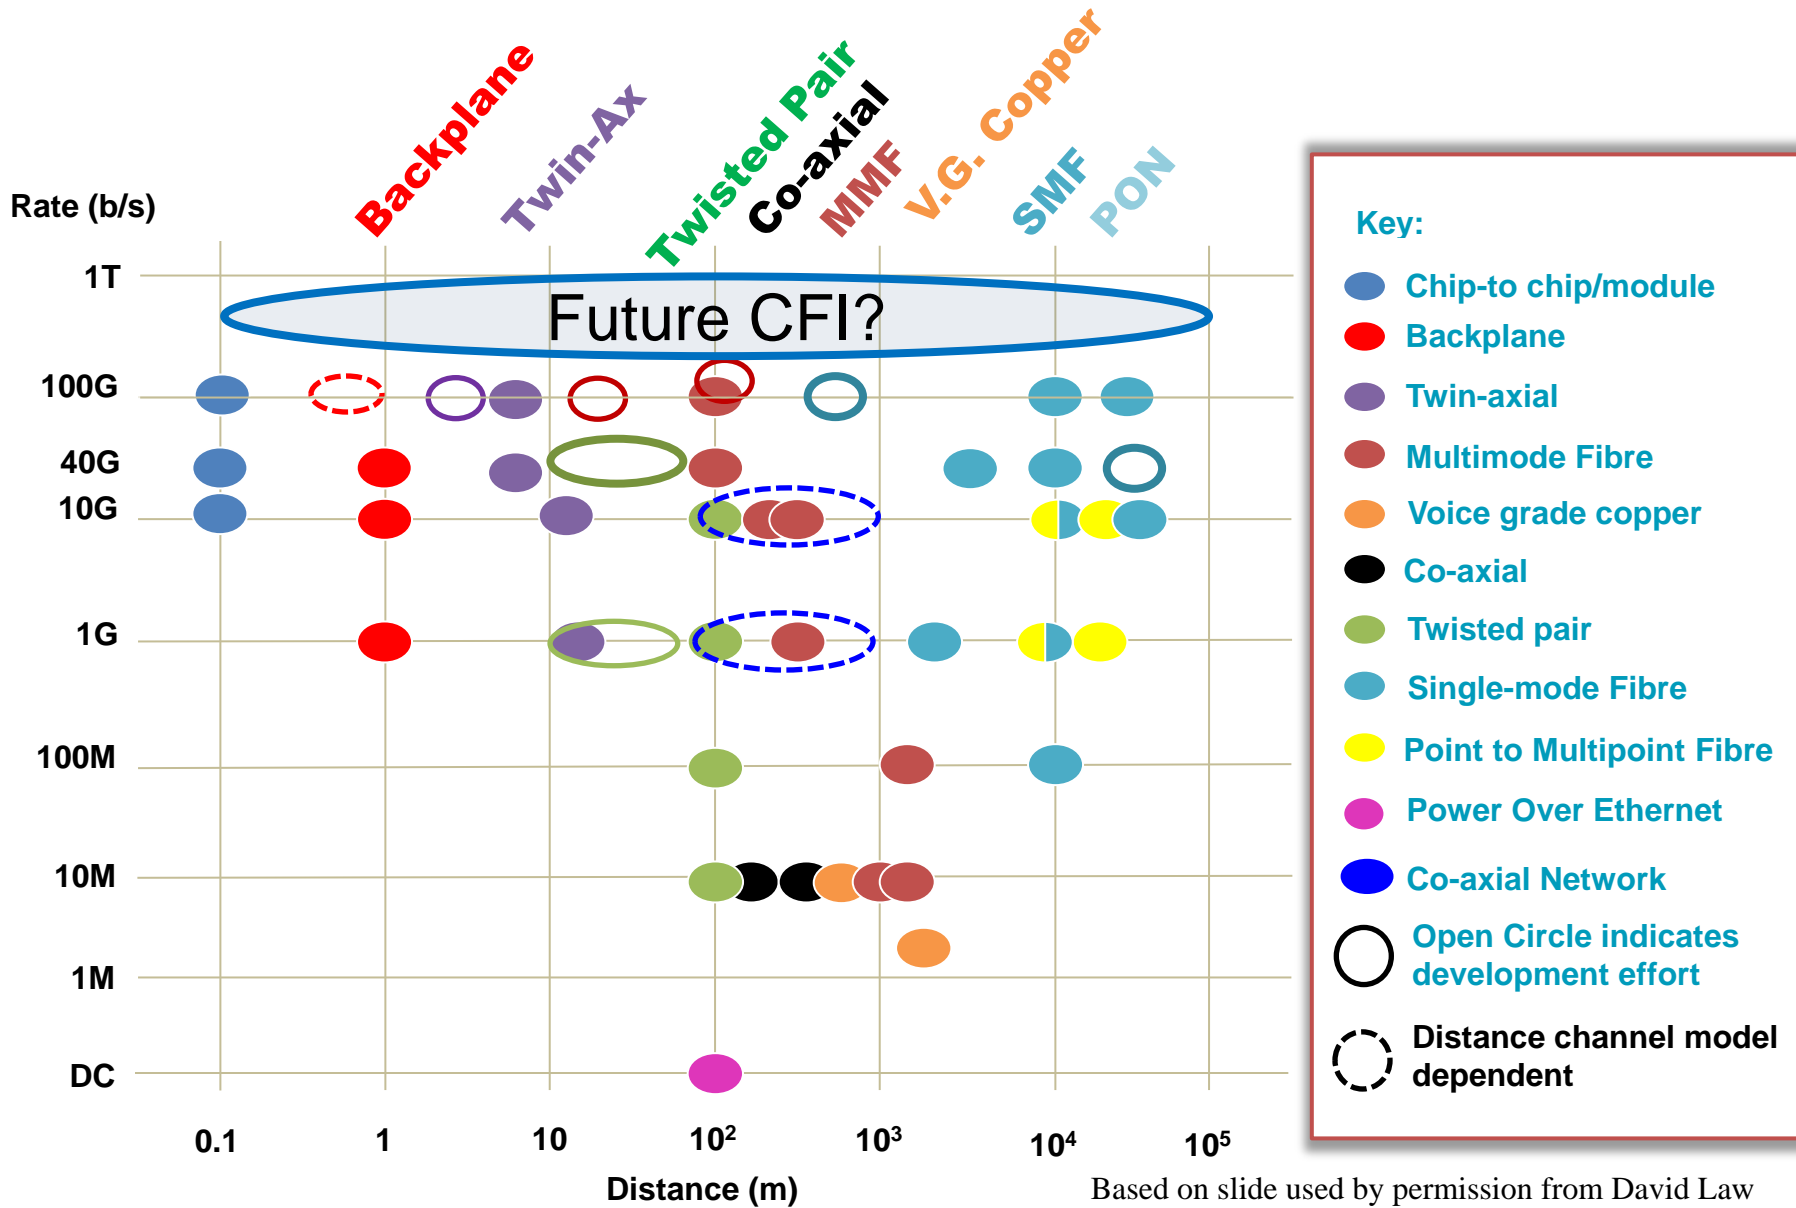

Brief Overview of IEEE 802.3 in IEEE 802.24 Tutorial @ Nov 12 Plenary

John D'Ambrosia
Dell

IEEE 802.3 Working Group

- Develops Standards for Ethernet based networks
- Expanded beyond its Enterprise roots.
- Examples include:
 - At the component level
 - The Data Center Network
 - Transportable over OTN
 - Access Networks
 - Automotive / industrial
- <http://grouper.ieee.org/groups/802/3/index.html>

Based on slide used by permission from David Law

Bandwidth Growth Rate Trends

Source: http://www.ieee802.org/3/ad_hoc/bwa/BWA_Report.pdf