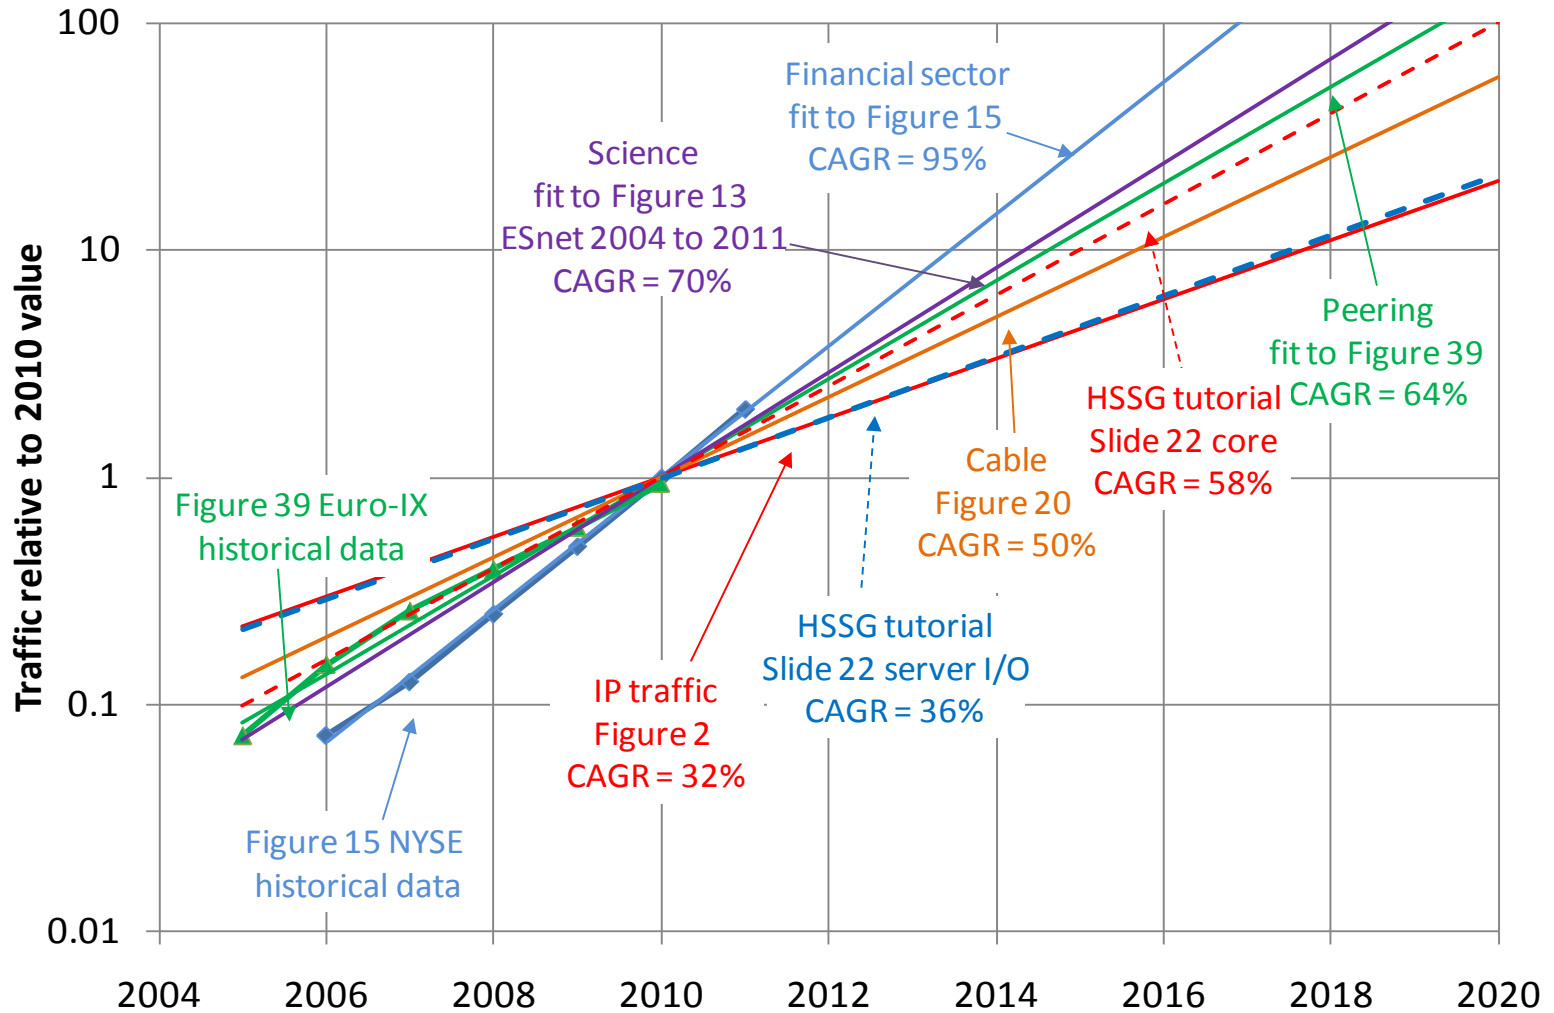

Bandwidth Growth Rate Trends

Source: <http://www.ieee802.org/3/ad_hoc/bwa/BWA_Report.pdf>